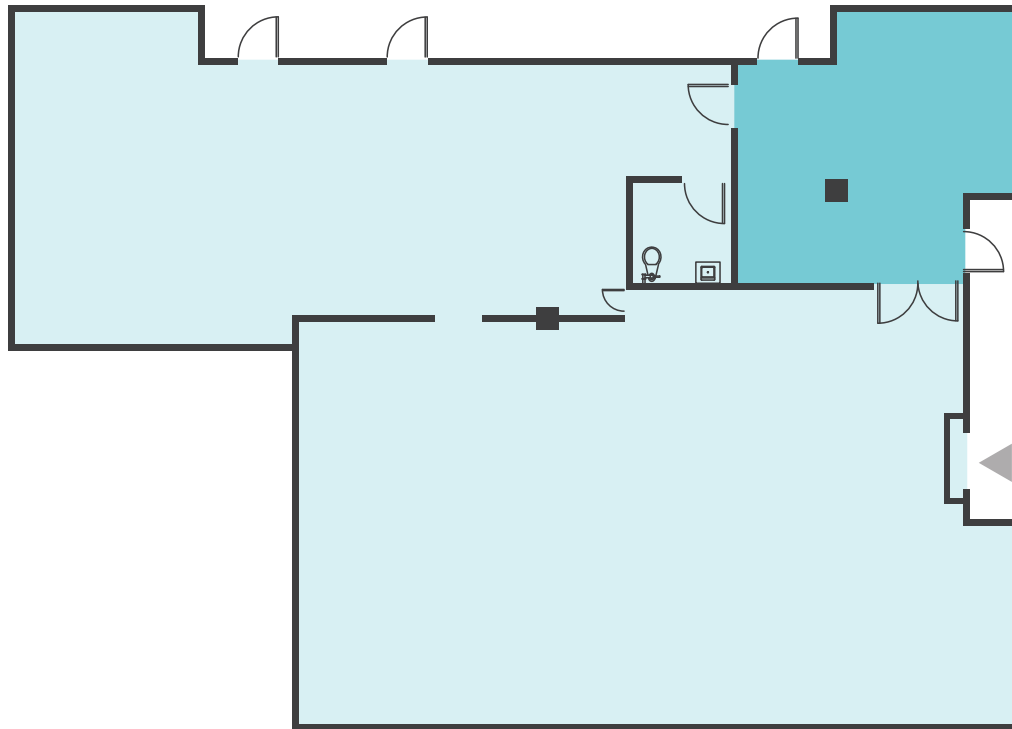

BUILDING 3 & 4 - SUITES 20-26

3,272 RSF | 2,972 SF WAREHOUSE | 300 SF OFFICE SPACE

■ OFFICE   ■ WAREHOUSE   ▲ GRADE-LEVEL LOADING