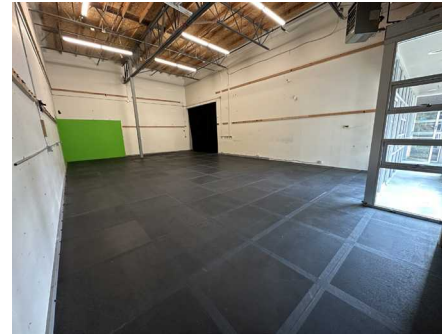

- 2,632 TOTAL SF
2,436 SF WAREHOUSE
196 SF OFFICE
- AVAILABLE NOW
- INQUIRE WITH BROKERS FOR RATES

PROPERTY HIGHLIGHTS

- + Loading:
 - Approx. 16' warehouse clear height
 - Ample, 3-phase power
 - Grade level
- + Convenient location near SR-522 & I-405
- + Good parking - 3 stalls/1,000 SF
- + On-site amenities
- + Fiber connectivity available
- + Fully sprinklered

17802 134TH AVE | WOODINVILLE, WA 98072

AVAILABILITIES

BUILDING 3 & 4 SUITES 20-26

- 3,272 TOTAL SF
2,972 SF WAREHOUSE
300 SF OFFICE
- AVAILABLE NOW
- INQUIRE WITH BROKERS FOR RATES

PROPERTY HIGHLIGHTS

- + Loading:
 - Approx. 16' warehouse clear height
 - Ample, 3-phase power
 - Grade level
- + Convenient location near SR-522 & I-405
- + Good parking - 3 stalls/1,000 SF
- + On-site amenities
- + Fiber connectivity available
- + Fully sprinklered