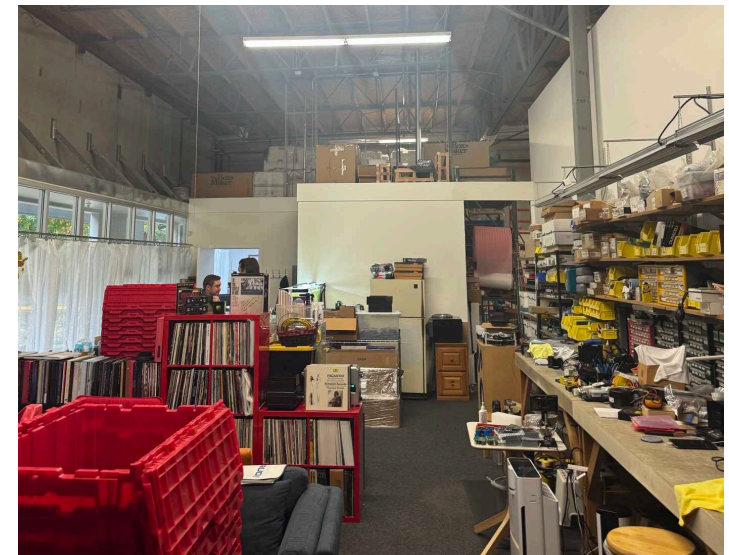

- 2,632 TOTAL SF
2,436 SF WAREHOUSE
196 SF OFFICE
- AVAILABLE NOW
- INQUIRE WITH BROKERS FOR RATES

PROPERTY HIGHLIGHTS

- + Loading:
 - Approx. 16' warehouse clear height
 - Ample, 3-phase power
 - Grade level
- + Convenient location near SR-522 & I-405
- + Good parking - 3 stalls/1,000 SF
- + On-site amenities
- + Fiber connectivity available
- + Fully sprinklered

- OFFICE
- WAREHOUSE
- ▲ GRADE-LEVEL LOADING

NEARBY AMENITIES

- | | | | |
|-------------------------------|-------------------------------|------------------------------|---------------------|
| 1. Home Depot | 8. The Pizza Coop & Ale House | 15. Party City | 22. Bank of America |
| 2. 24 Hour Fitness | 9. Pho 175 | 16. Target | 23. Planet Fitness |
| 3. Cookhouse Restaurant & Bar | 10. King's Teriyaki | 17. AMC Woodinville | 24. Home Goods |
| 4. Twisted Cuban Cafe & Bar | 11. Wendy's | 18. Dough Zone | 25. T.J. Maxx |
| 5. Martedi Winery | 12. Haggen | 19. Value Village | |
| 6. Dairy Queen | 13. PetSmart | 20. Woodinville Bagel Bakery | |
| 7. Route 522 Taproom | 14. Barnes & Noble | 21. Taco Time | |

WOODINVILLE

BUSINESS CENTER

17802 134TH AVE | WOODINVILLE, WA 98072

BUILDING 3 & 4 - SUITES 20-26

3,272 RSF | 2,972 SF WAREHOUSE | 300 SF OFFICE SPACE

■ OFFICE ■ WAREHOUSE ▲ GRADE-LEVEL LOADING

WOODINVILLE

BUSINESS CENTER

17802 134TH AVE | WOODINVILLE, WA 98072

AVAILABILITIES

BUILDING 3 & 4 SUITES 20-26

- 3,272 TOTAL SF
2,972 SF WAREHOUSE
300 SF OFFICE
- AVAILABLE NOW
- INQUIRE WITH BROKERS FOR RATES

PROPERTY HIGHLIGHTS

- + Loading:
 - Approx. 16' warehouse clear height
 - Ample, 3-phase power
 - Grade level
- + Convenient location near SR-522 & I-405
- + Good parking - 3 stalls/1,000 SF
- + On-site amenities
- + Fiber connectivity available
- + Fully sprinklered