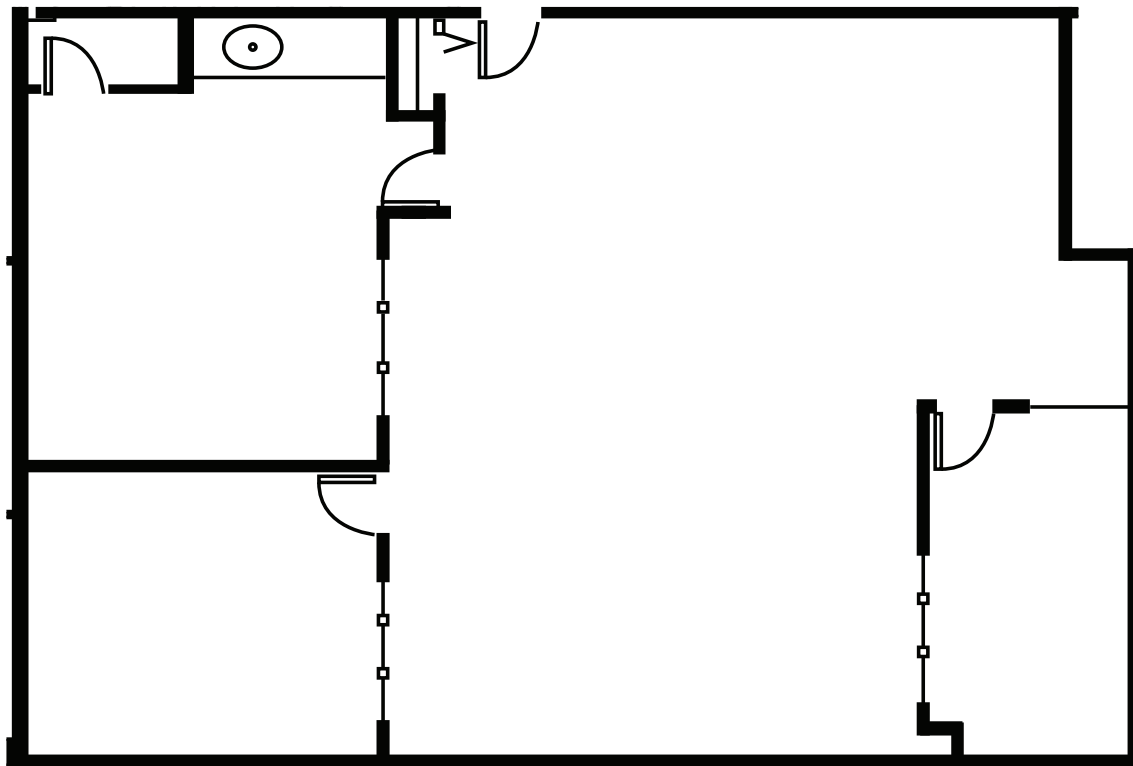

Shower & changing
room provided for
tenants

North Creek

OFFICE CENTER

19119 NORTH CREEK PARKWAY
BOTHELL, WASHINGTON 98011

Suite 101

2,206 SF

Available Now

[▶ VIRUTAL TOUR](#)