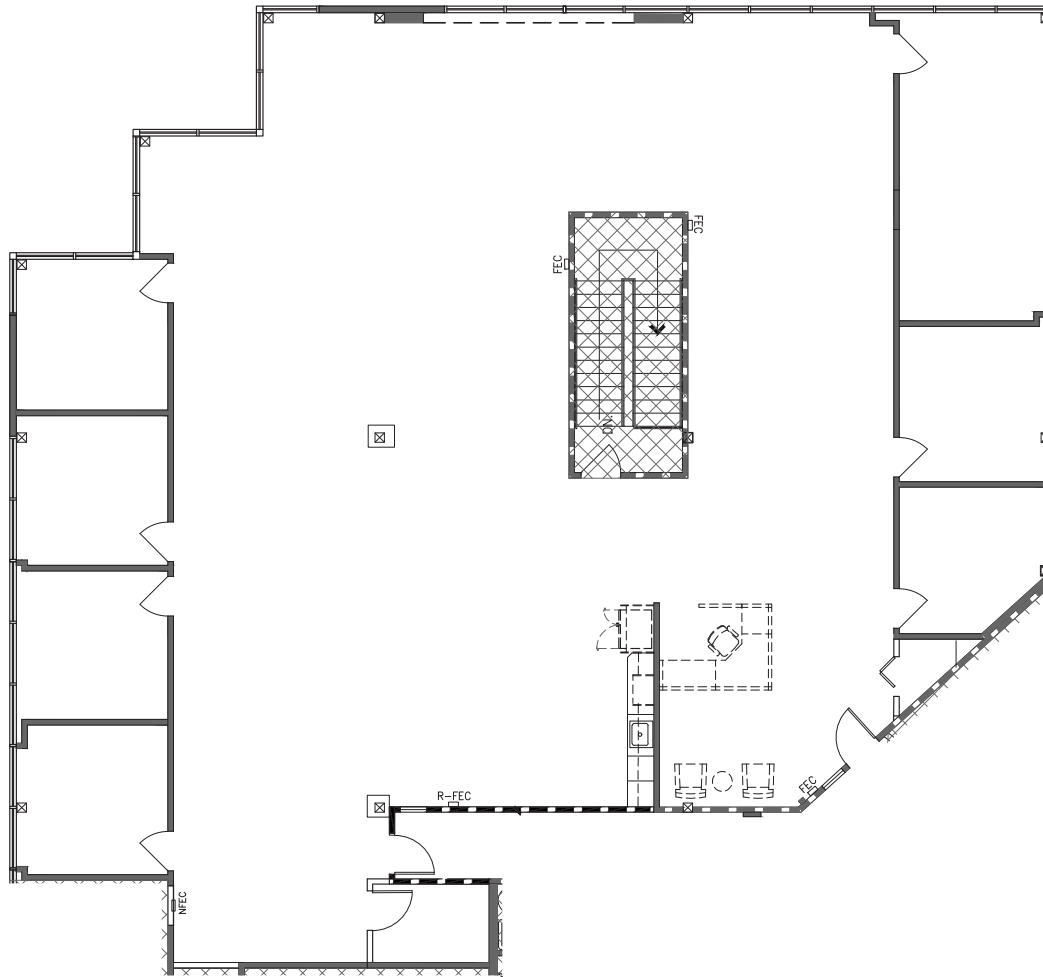

North Creek

OFFICE CENTER

19119 NORTH CREEK PARKWAY
BOTHELL, WASHINGTON 98011

Suite 200 + 205
Market-ready
(kitchen to be added)

5,133 SF

Available Now