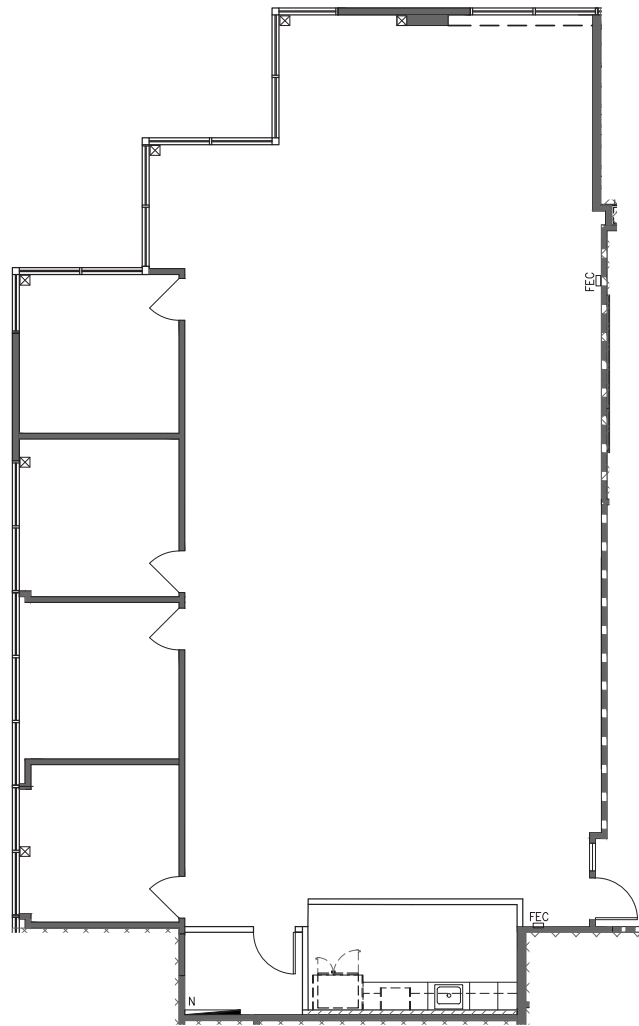

Shower & changing
room provided for
tenants

North Creek

OFFICE CENTER

19119 NORTH CREEK PARKWAY
BOTHELL, WASHINGTON 98011

Suite 101

2,206 SF

Available Now

[▶ VIRUTAL TOUR](#)

North Creek

OFFICE CENTER

19119 NORTH CREEK PARKWAY
BOTHELL, WASHINGTON 98011

Suite 200
Market-ready
(kitchen to be added)

1,995 SF

Available Now

[▶ VIRUTAL TOUR](#)

North Creek

OFFICE CENTER

19119 NORTH CREEK PARKWAY
BOTHELL, WASHINGTON 98011

Suite 205
Market-ready
(kitchen to be added)

3,138 SF

Available Now

[▶ VIRUTAL TOUR](#)

North Creek

OFFICE CENTER

19119 NORTH CREEK PARKWAY
BOTHELL, WASHINGTON 98011

Suite 200 + 205
Market-ready
(kitchen to be added)

5,133 SF

Available Now

North Creek

19119 NORTH CREEK PARKWAY
BOTHELL, WASHINGTON 98011

OFFICE CENTER

Nearby Amenities