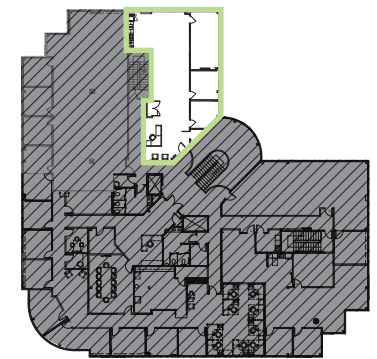

Shower & changing
room provided for
tenants

North Creek

OFFICE CENTER

19119 NORTH CREEK PARKWAY
BOTHELL, WASHINGTON 98011

Suite 101

2,206 SF

Available Now

[▶ VIRUTAL TOUR](#)

North Creek

OFFICE CENTER

19119 NORTH CREEK PARKWAY
BOTHELL, WASHINGTON 98011

Suite 200
Market-ready
(kitchen to be added)

1,995 SF

Available Now

[▶ VIRUTAL TOUR](#)

North Creek

OFFICE CENTER

19119 NORTH CREEK PARKWAY
BOTHELL, WASHINGTON 98011

Suite 205
Market-ready
(kitchen to be added)

3,138 SF

Available Now

[▶ VIRUTAL TOUR](#)

North Creek

OFFICE CENTER

19119 NORTH CREEK PARKWAY
BOTHELL, WASHINGTON 98011

Suite 200 + 205
Market-ready
(kitchen to be added)

5,133 SF

Available Now

North Creek

19119 NORTH CREEK PARKWAY
BOTHELL, WASHINGTON 98011

OFFICE CENTER

Nearby Amenities