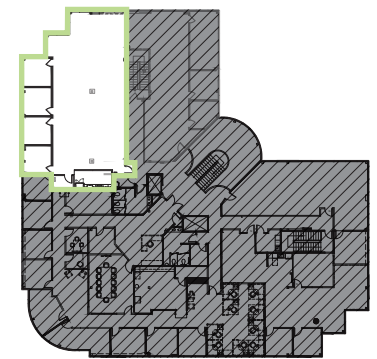

North Creek

OFFICE CENTER

19119 NORTH CREEK PARKWAY
BOTHELL, WASHINGTON 98011

Suite 200
Market-ready
(kitchen to be added)

1,995 SF

Available Now

[▶ VIRUTAL TOUR](#)

North Creek

OFFICE CENTER

19119 NORTH CREEK PARKWAY
BOTHELL, WASHINGTON 98011

Suite 205
Market-ready
(kitchen to be added)

3,138 SF

Available Now

[▶ VIRUTAL TOUR](#)

North Creek

OFFICE CENTER

19119 NORTH CREEK PARKWAY
BOTHELL, WASHINGTON 98011

Suite 200 + 205
Market-ready
(kitchen to be added)

5,133 SF

Available Now

North Creek

19119 NORTH CREEK PARKWAY
BOTHELL, WASHINGTON 98011

OFFICE CENTER

Nearby Amenities