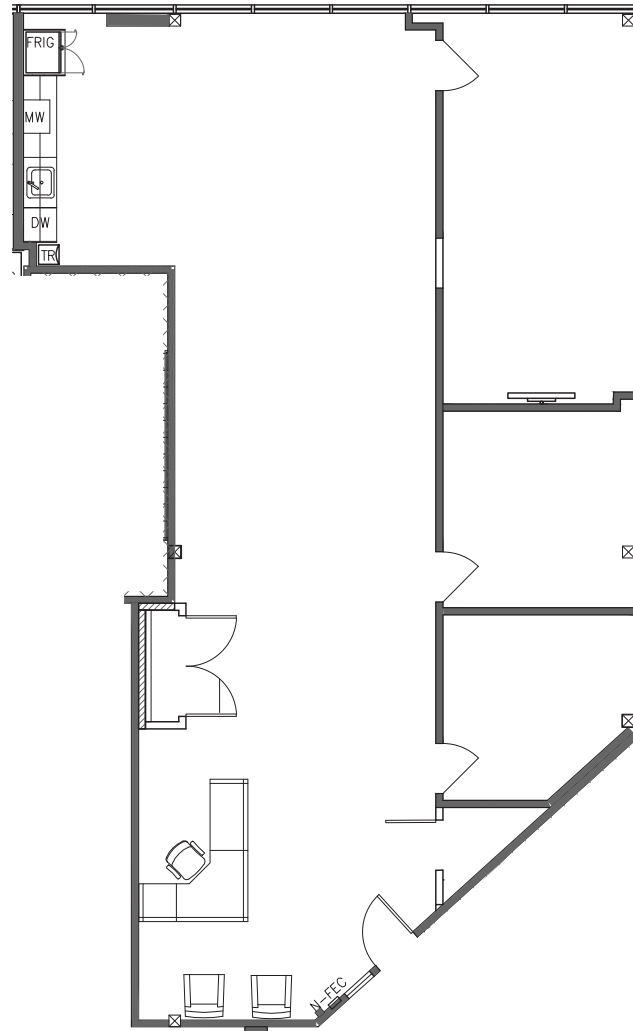

Shower & changing
room provided for
tenants

North Creek

OFFICE CENTER

19119 NORTH CREEK PARKWAY
BOTHELL, WASHINGTON 98011

Suite 101

2,206 SF

Available Now

[▶ VIRUTAL TOUR](#)

North Creek

OFFICE CENTER

19119 NORTH CREEK PARKWAY
BOTHELL, WASHINGTON 98011

Suite 200
Market-ready
(kitchen to be added)

1,995 SF

Available Now

[▶ VIRUTAL TOUR](#)

North Creek

OFFICE CENTER

19119 NORTH CREEK PARKWAY
BOTHELL, WASHINGTON 98011

Suite 205
Market-ready
(kitchen to be added)

3,138 SF

Available Now

[▶ VIRUTAL TOUR](#)

North Creek

OFFICE CENTER

19119 NORTH CREEK PARKWAY
BOTHELL, WASHINGTON 98011

Suite 200 + 205
Market-ready
(kitchen to be added)

5,133 SF

Available Now

North Creek

19119 NORTH CREEK PARKWAY
BOTHELL, WASHINGTON 98011

OFFICE CENTER

Nearby Amenities