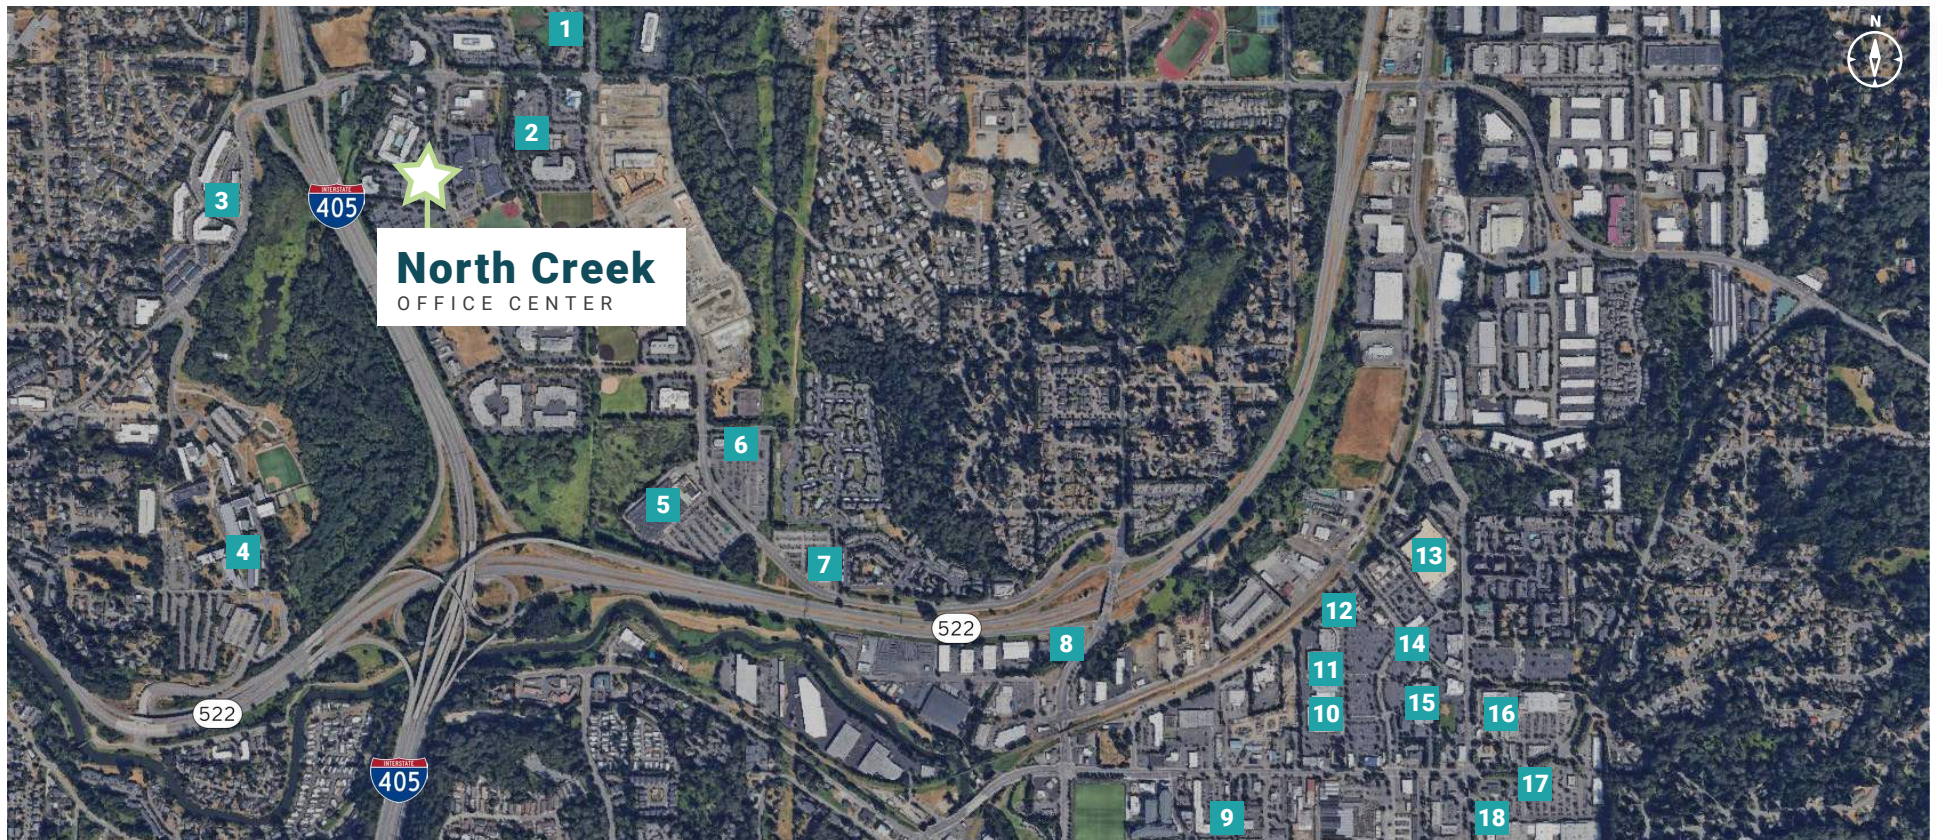

- | | | |
|--------------------------------------|-----------------------|-------------------------------|
| 1. Residence Inn by Marriott Seattle | 7. 24 Hour Fitness | 13. Target |
| 2. Northshore YMCA | 8. Dairy Queen | 14. Moeida Asian Bistro |
| 3. Beardslee Public House | 9. Racha Thai Cuisine | 15. AMC Woodinville 12 |
| 4. University of Washington Bothell | 10. Haggen | 16. Rooney's Food and Spirits |
| 5. The Home Depot | 11. PetSmart | 17. Topsy Cow |
| 6. Modoo Banjeom | 12. Barnes & Noble | 18. Bobae Coffee & Tea |

8 minutes

TO DOWNTOWN WOODINVILLE

10 minutes

TO DOWNTOWN KIRKLAND