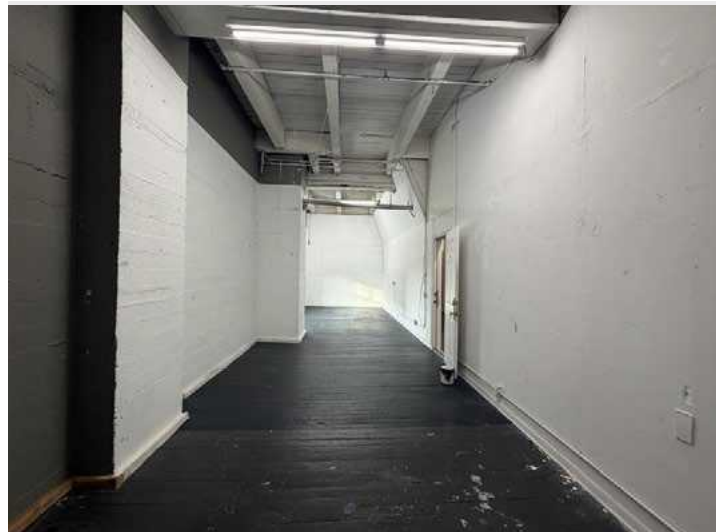

### Space Highlights

430 SF     \$800 / MONTH | FULL SERVICE

HIGH CEILINGS

FIRE SPRINKLER SYSTEM

FOR MORE INFORMATION  
CONTACT

CHASE SILVER  
425.326.0766  
csilver@orioncp.com

1218 Third Ave // Suite 2200  
Seattle, WA 98101  
[www.orioncp.com](http://www.orioncp.com)