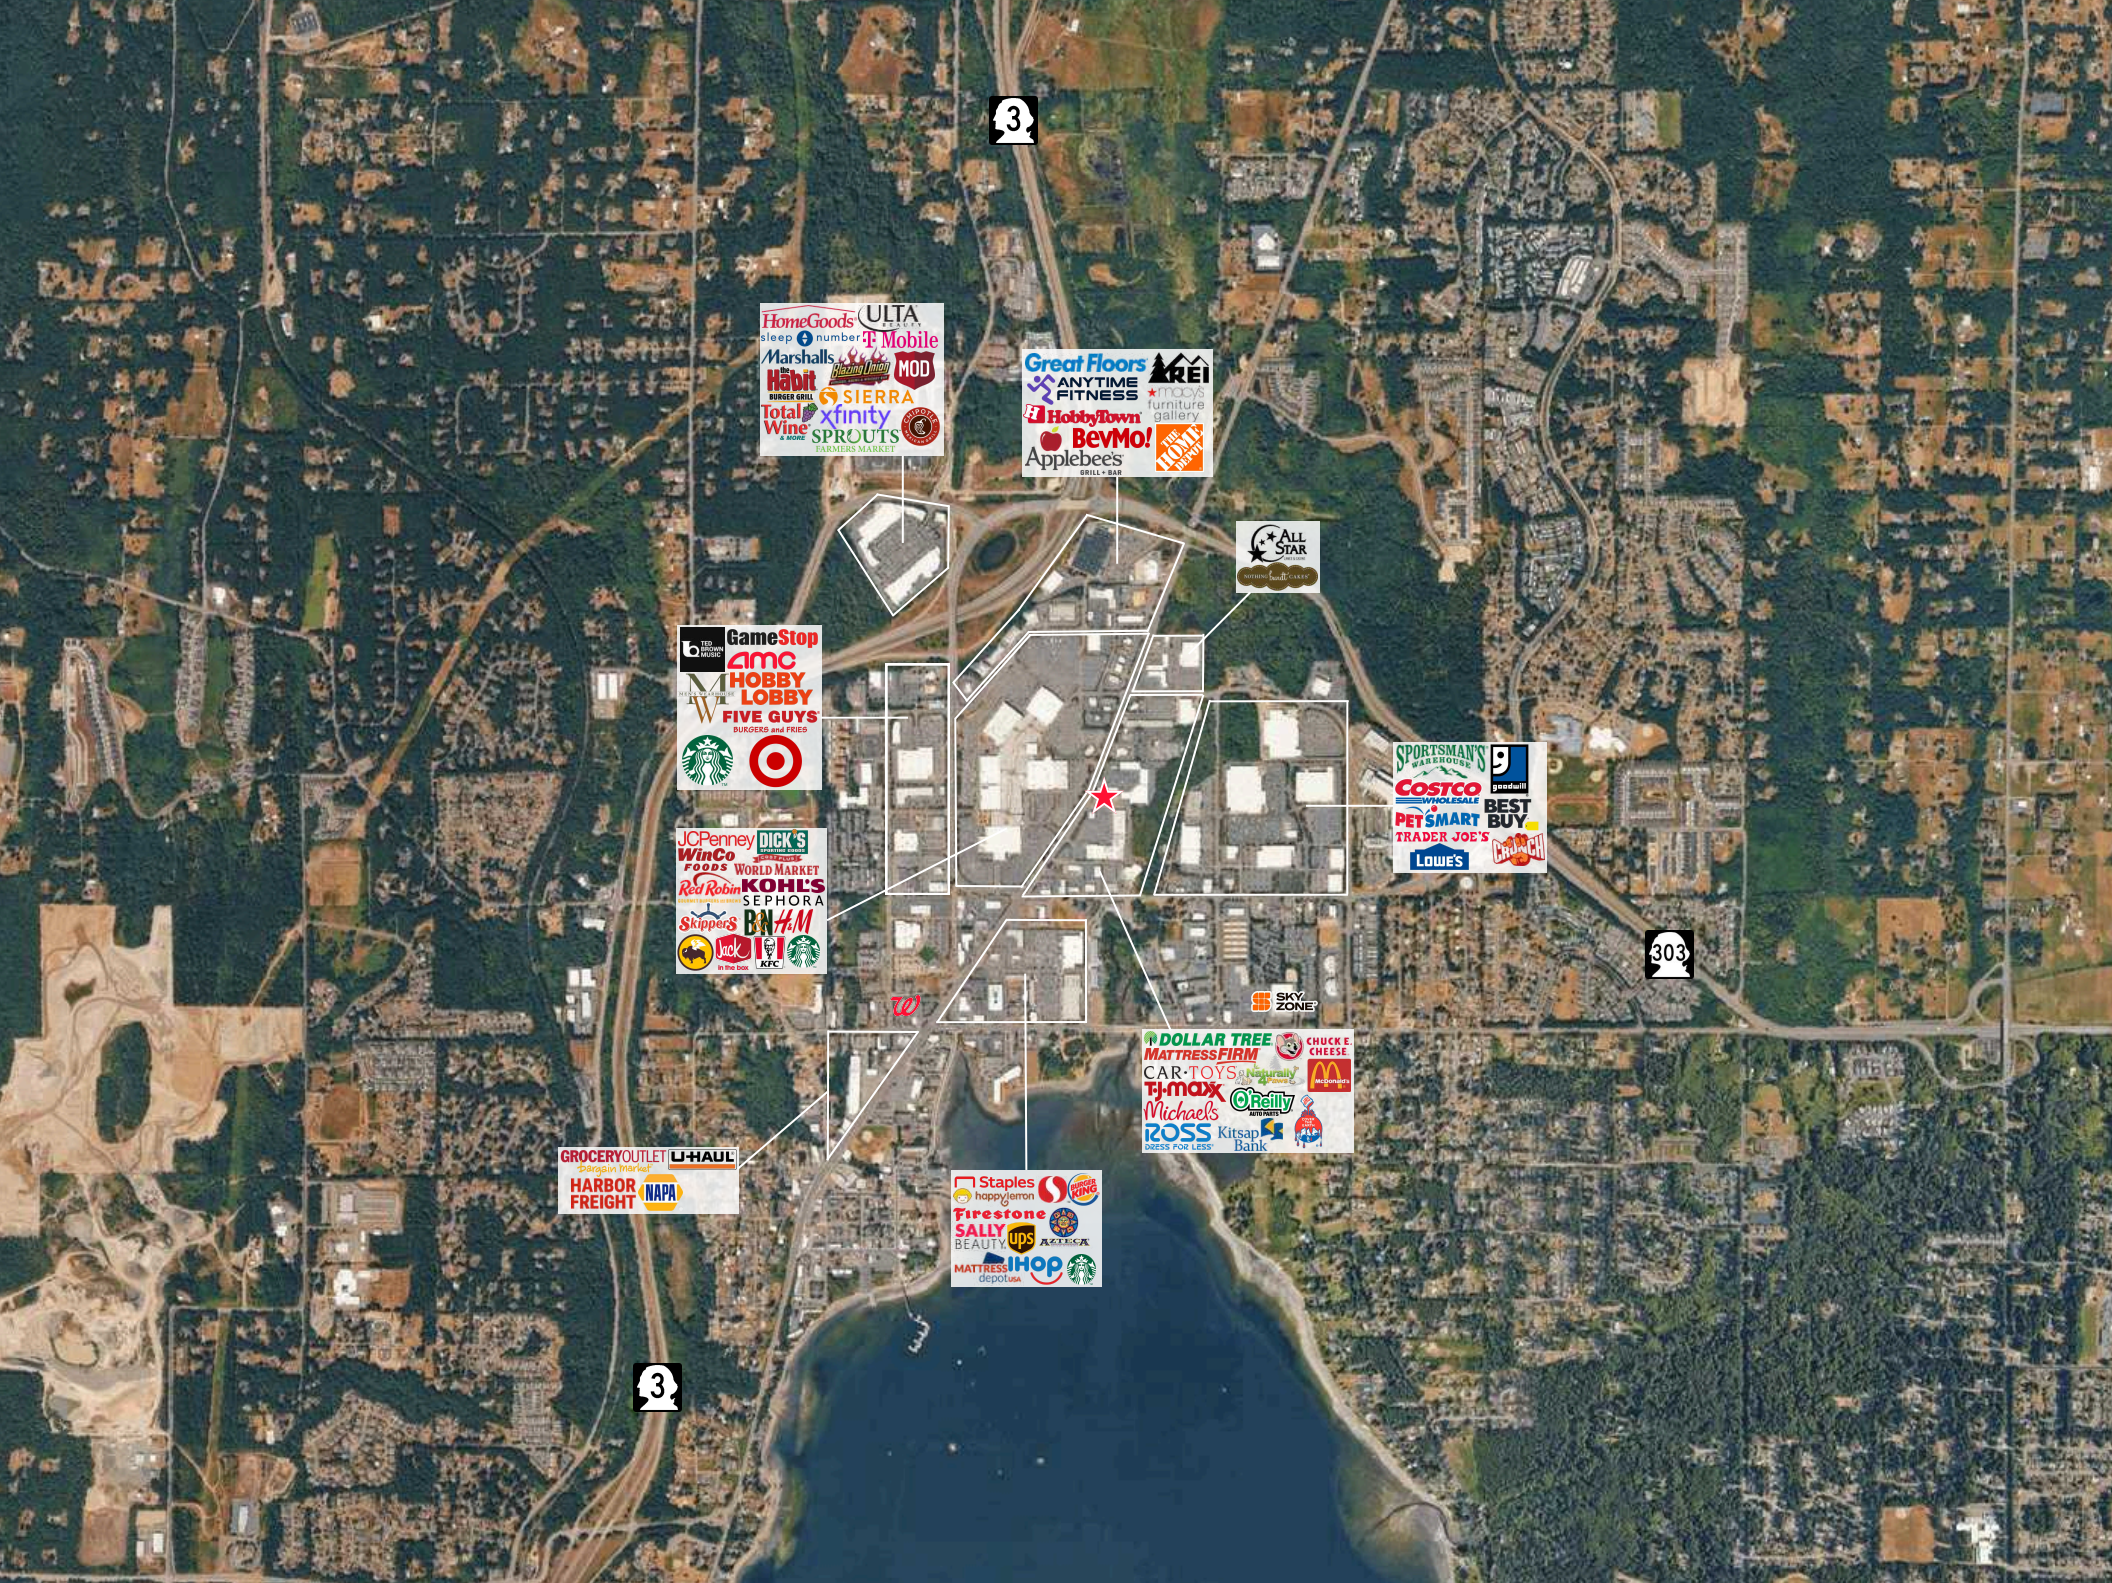

SILVERDALE SHOPPING CENTER

10400-10406 SILVERDALE WAY NW | SILVERDALE, WA 98383

10400-10406 SILVERDALE
WAY NW
SILVERDALE, WA 98383

67,287 SF

TOTAL CENTER SIZE

750 - 2,925 SF

RETAIL SPACE AVAILABLE

CALL

FOR RATES

94.7k
TOTAL
POPULATION

55k
DAYTIME
POPULATION

\$129k
AVG. HOUSEHOLD
INCOME

36.6k
HOUSEHOLDS

23.8k
EMPLOYEES

3.1k
BUSINESSES

*2024 PROJECTIONS 15 MINUTE DRIVE TIME COLLECTED VIA SITESUSA

3

HomeGoods
sleep number
Marshall's
Habit Burger Grill
Total Wine & More
ULTA
T-Mobile
MOD
SIERRA
xfinity
SPROUTS FARMERS MARKET

Great Floors
ANYTIME FITNESS
HobbyTown
BevMo! GRILL + BAR
REI
macy's furniture gallery
THE FLOOR PEOPLE

SPORTSMAN'S WAREHOUSE
Costco WHOLESALE
PETSMART
TRADER JOE'S
Best Buy
Lowes

303

GROCERY OUTLET
HARBOR FREIGHT
L-HAUL
NAPA

DOLLAR TREE
MATTRESS FIRM
CAR TOYS
TJ-max
Michaels
ROSS
CHUCK E CHEESE
McDonald's
O'Reilly AUTO PARTS
Kitsap Bank