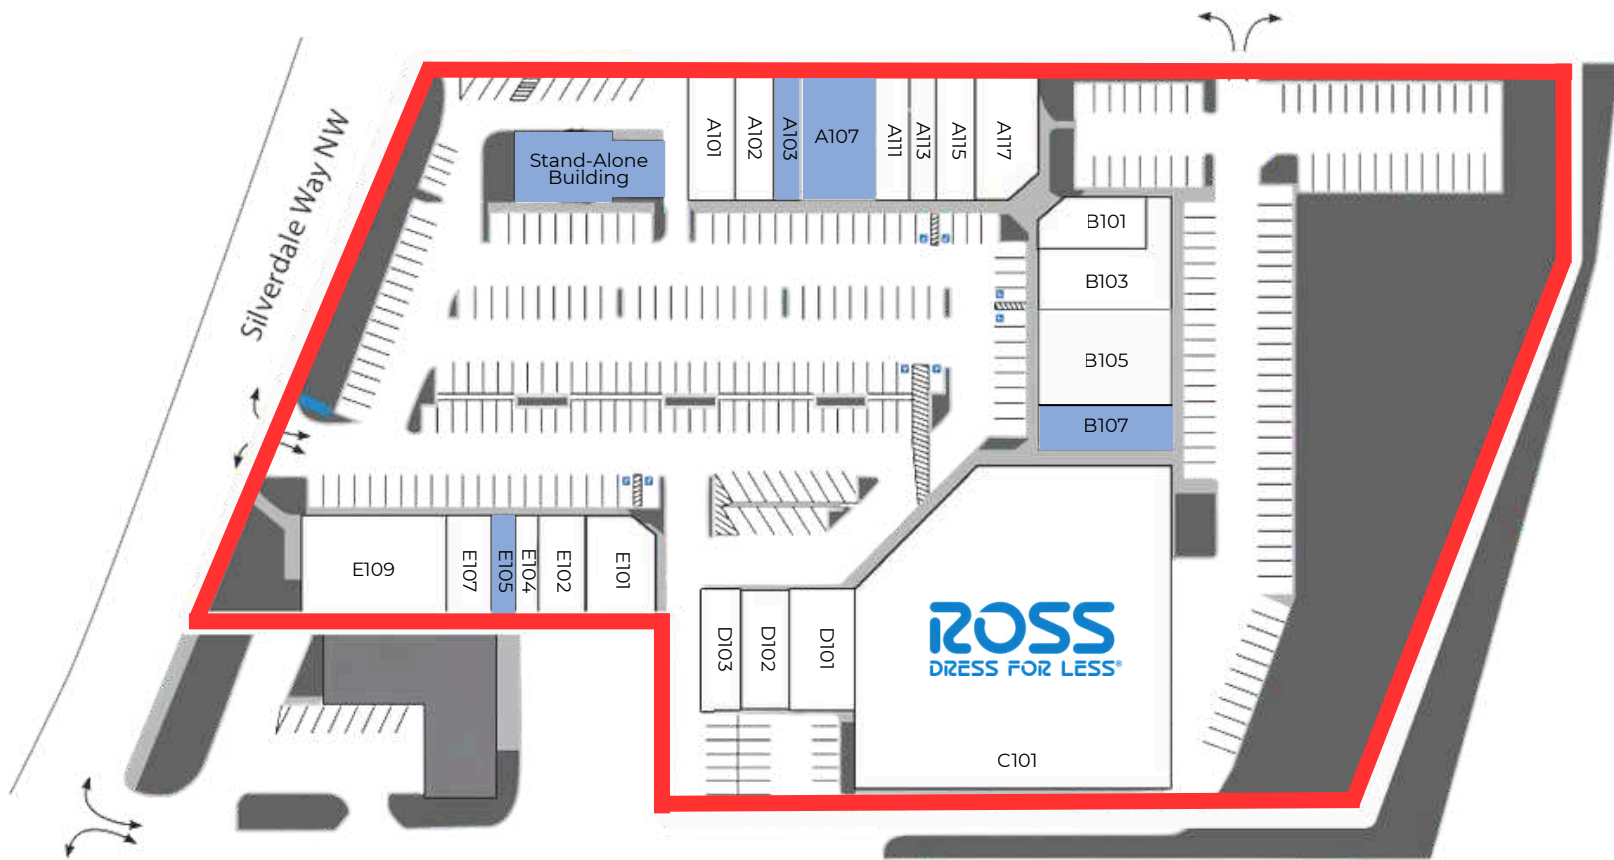

SILVERDALE SHOPPING CENTER

10400-10406 SILVERDALE WAY NW | SILVERDALE, WA 98383

10400-10406 SILVERDALE
WAY NW
SILVERDALE, WA 98383

67,287 SF

TOTAL CENTER SIZE

750 - 2,925 SF

RETAIL SPACE AVAILABLE

CALL

AVAILABILITY

SUITE	TENANT	SQ FT	SUITE	TENANT	SQ FT	SUITE	TENANT	SQ FT
A101	Zen Dragon Martial Arts	1,320	B103	Golden Rule Body Piercing	4,265	E102	Pad Thai Restaurant	1,500
A102	Barbers R Us	1,280	B105	America's Best	4,350	E104	Bayani Commercial	750
A103	AVAILABLE	975	B107	AVAILABLE	1,810	E105	AVAILABLE	750
A107	AVAILABLE	2,925	C101	Ross Dress for Less	29,020	E107	GNC	1,250
A111	Aloha Kitchen Express	1,300	D101	Blush and Beige Boutique	2,397	E109	Bright Now! Dental	4,000
A113	Golden Nails	975	D102	CosmoProf	2,000	--	STAND-ALONE BUILDING AVAILABLE	--
A115	OneMain Financial	1,625	D103	Kally Threading	1,204			
A117	Seoul Korean BBQ	1,981	E101	Wild Bird Center	1,610			

3

HomeGoods
sleep number
Marshall's
Habit Burger Grill
Total Wine & More
ULTA
T-Mobile
MOD
SIERRA
xfinity
SPROUTS FARMERS MARKET

Great Floors
ANYTIME FITNESS
HobbyTown
BevMo! GRILL + BAR
REI
macy's furniture gallery
THE FLOOR PEOPLE