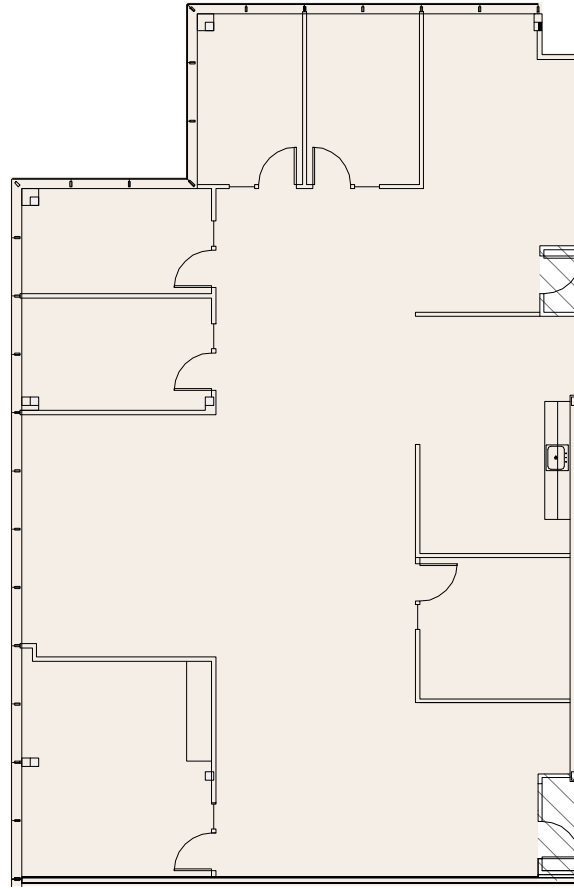

Building B

11225-11245 SE 6th Street, Bellevue, WA 98004 |

Suite 140 | ±3,528
Available February 1, 2027

KEY SITE PLAN

Scott Davis
Executive Vice President
+1 425 941 7573
scott.davis@cbre.com

Tim Owens
Senior Vice President
+1 425 462 6913
tim.owens@cbre.com