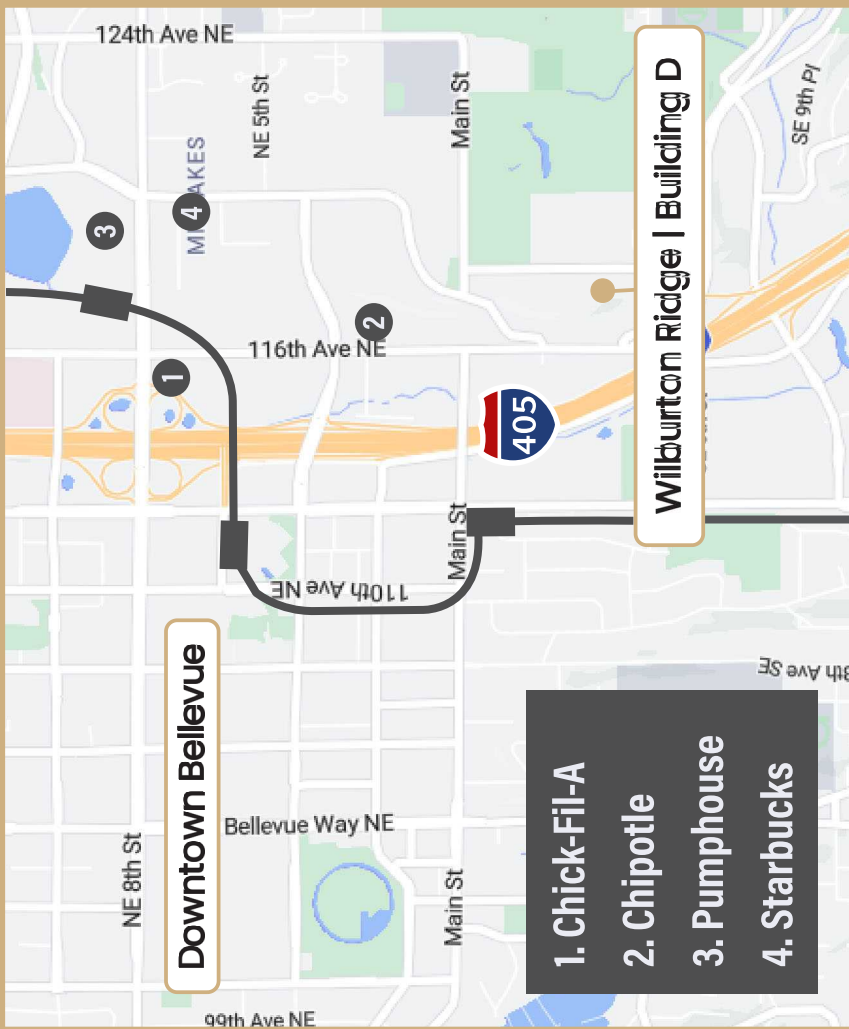

Wilburton Ridge Office Park | Bldg D

375 118TH AVE SE, BELLEVUE, WA 98005