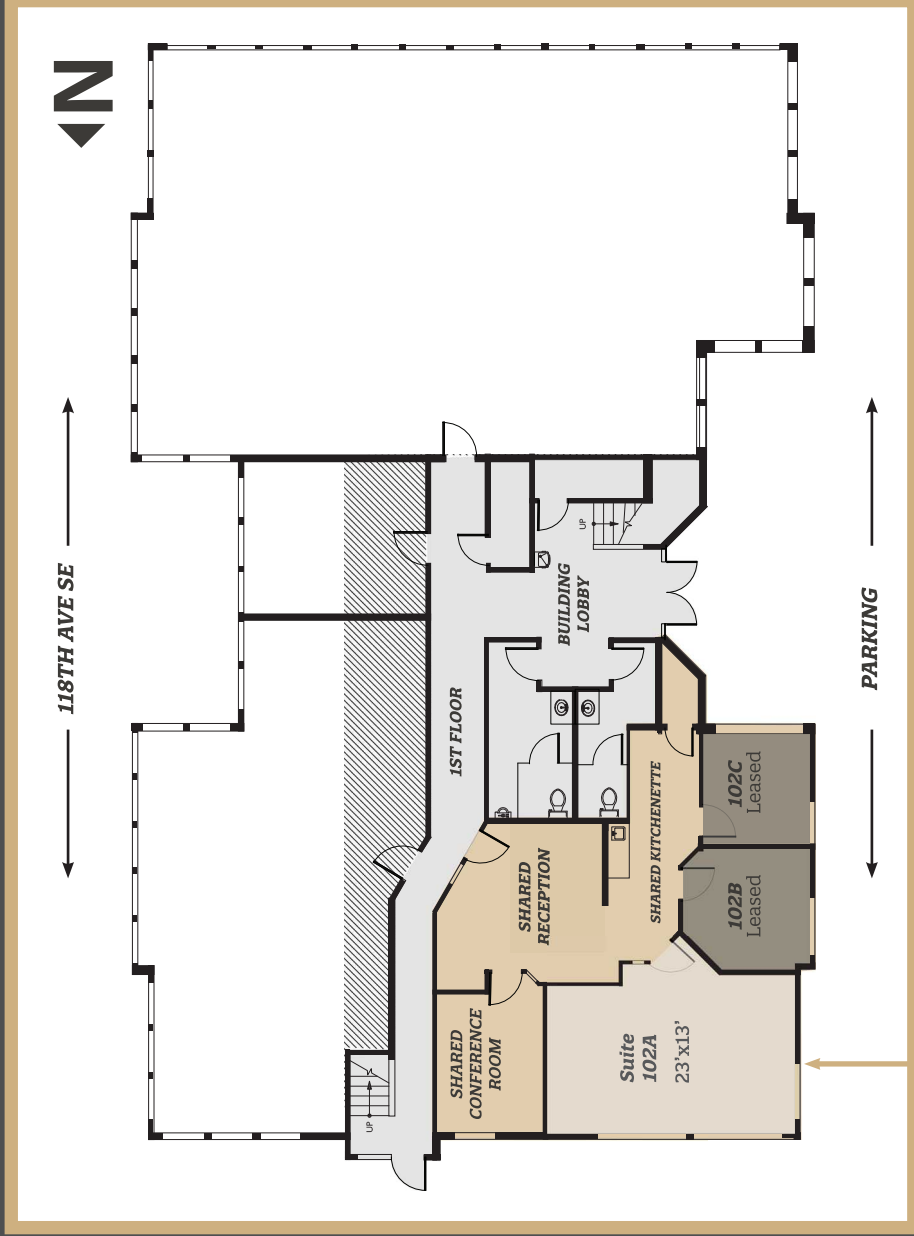

## Office Space for Lease:

Suite 102A | 700 RSF

- \$1,400.00/month, Gross
- Available Immediately

**1st month free with 2 Year Lease!**

# Wilburton Ridge Office Park | Bldg D

375 118TH AVE SE, BELLEVUE, WA 98005

**Suite 102A | 700 RSF**

- \$1,400.00/month, Gross
- Available Immediately