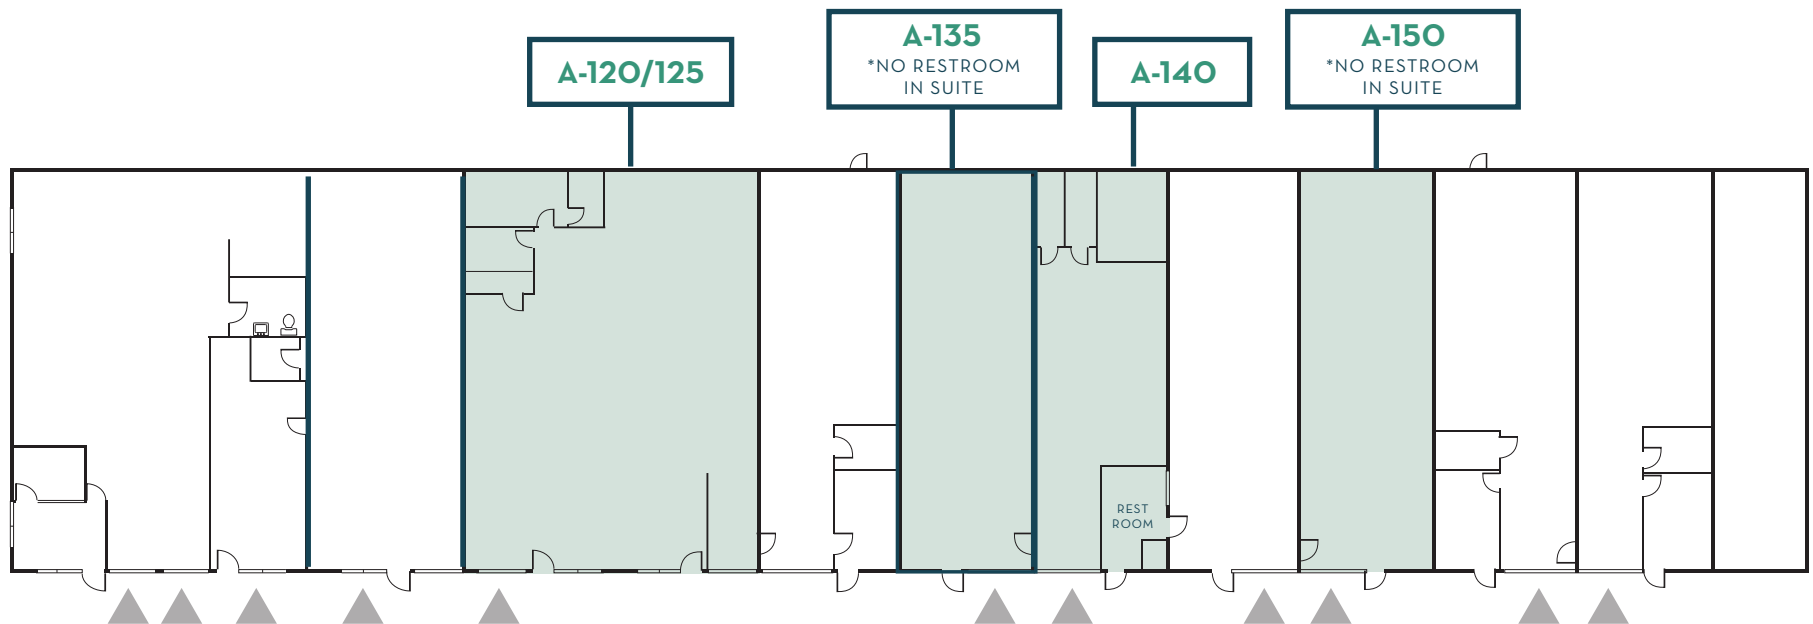

SAMMAMISH

BUSINESS PARK

17825 NE 65TH STREET | REDMOND, WA

BUILDING A AVAILABILITIES

▲ GRADE LEVEL LOADING

TYLER SLONE | 425.274.4281
slone@broderickgroup.com

ERIC MEUSSNER | 425.274.4282
meussner@broderickgroup.com

PAUL JERUE | 425.646.5223
jerue@broderickgroup.com

MICK LARSEN | 425.274.4291
larsen@broderickgroup.com

BRODERICK
• GROUP •