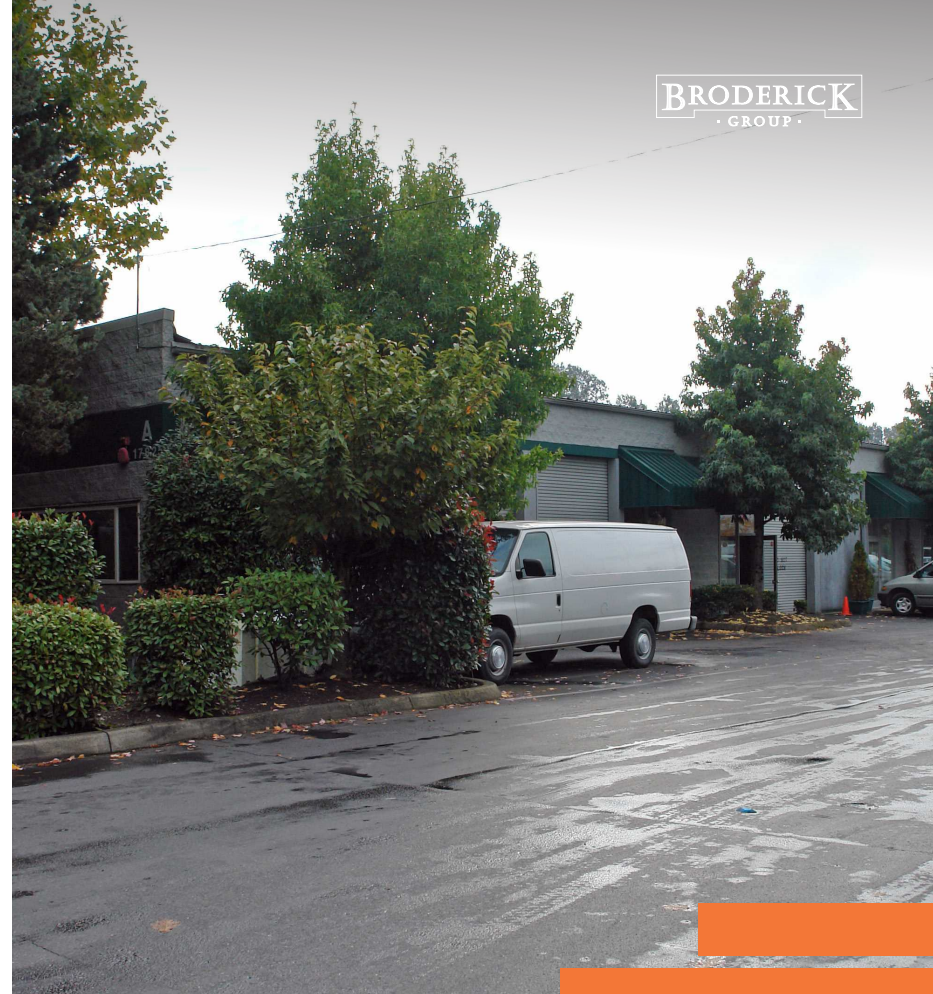

# SAMMAMISH BUSINESS PARK

# SAMMAMISH BUSINESS PARK

17825 NE 65TH STREET | REDMOND, WA

## PROPERTY HIGHLIGHTS

Nearby  
restaurants &  
various retail  
amenities

Excellent  
access to  
SR-520

Next door to  
Marymoor  
Park