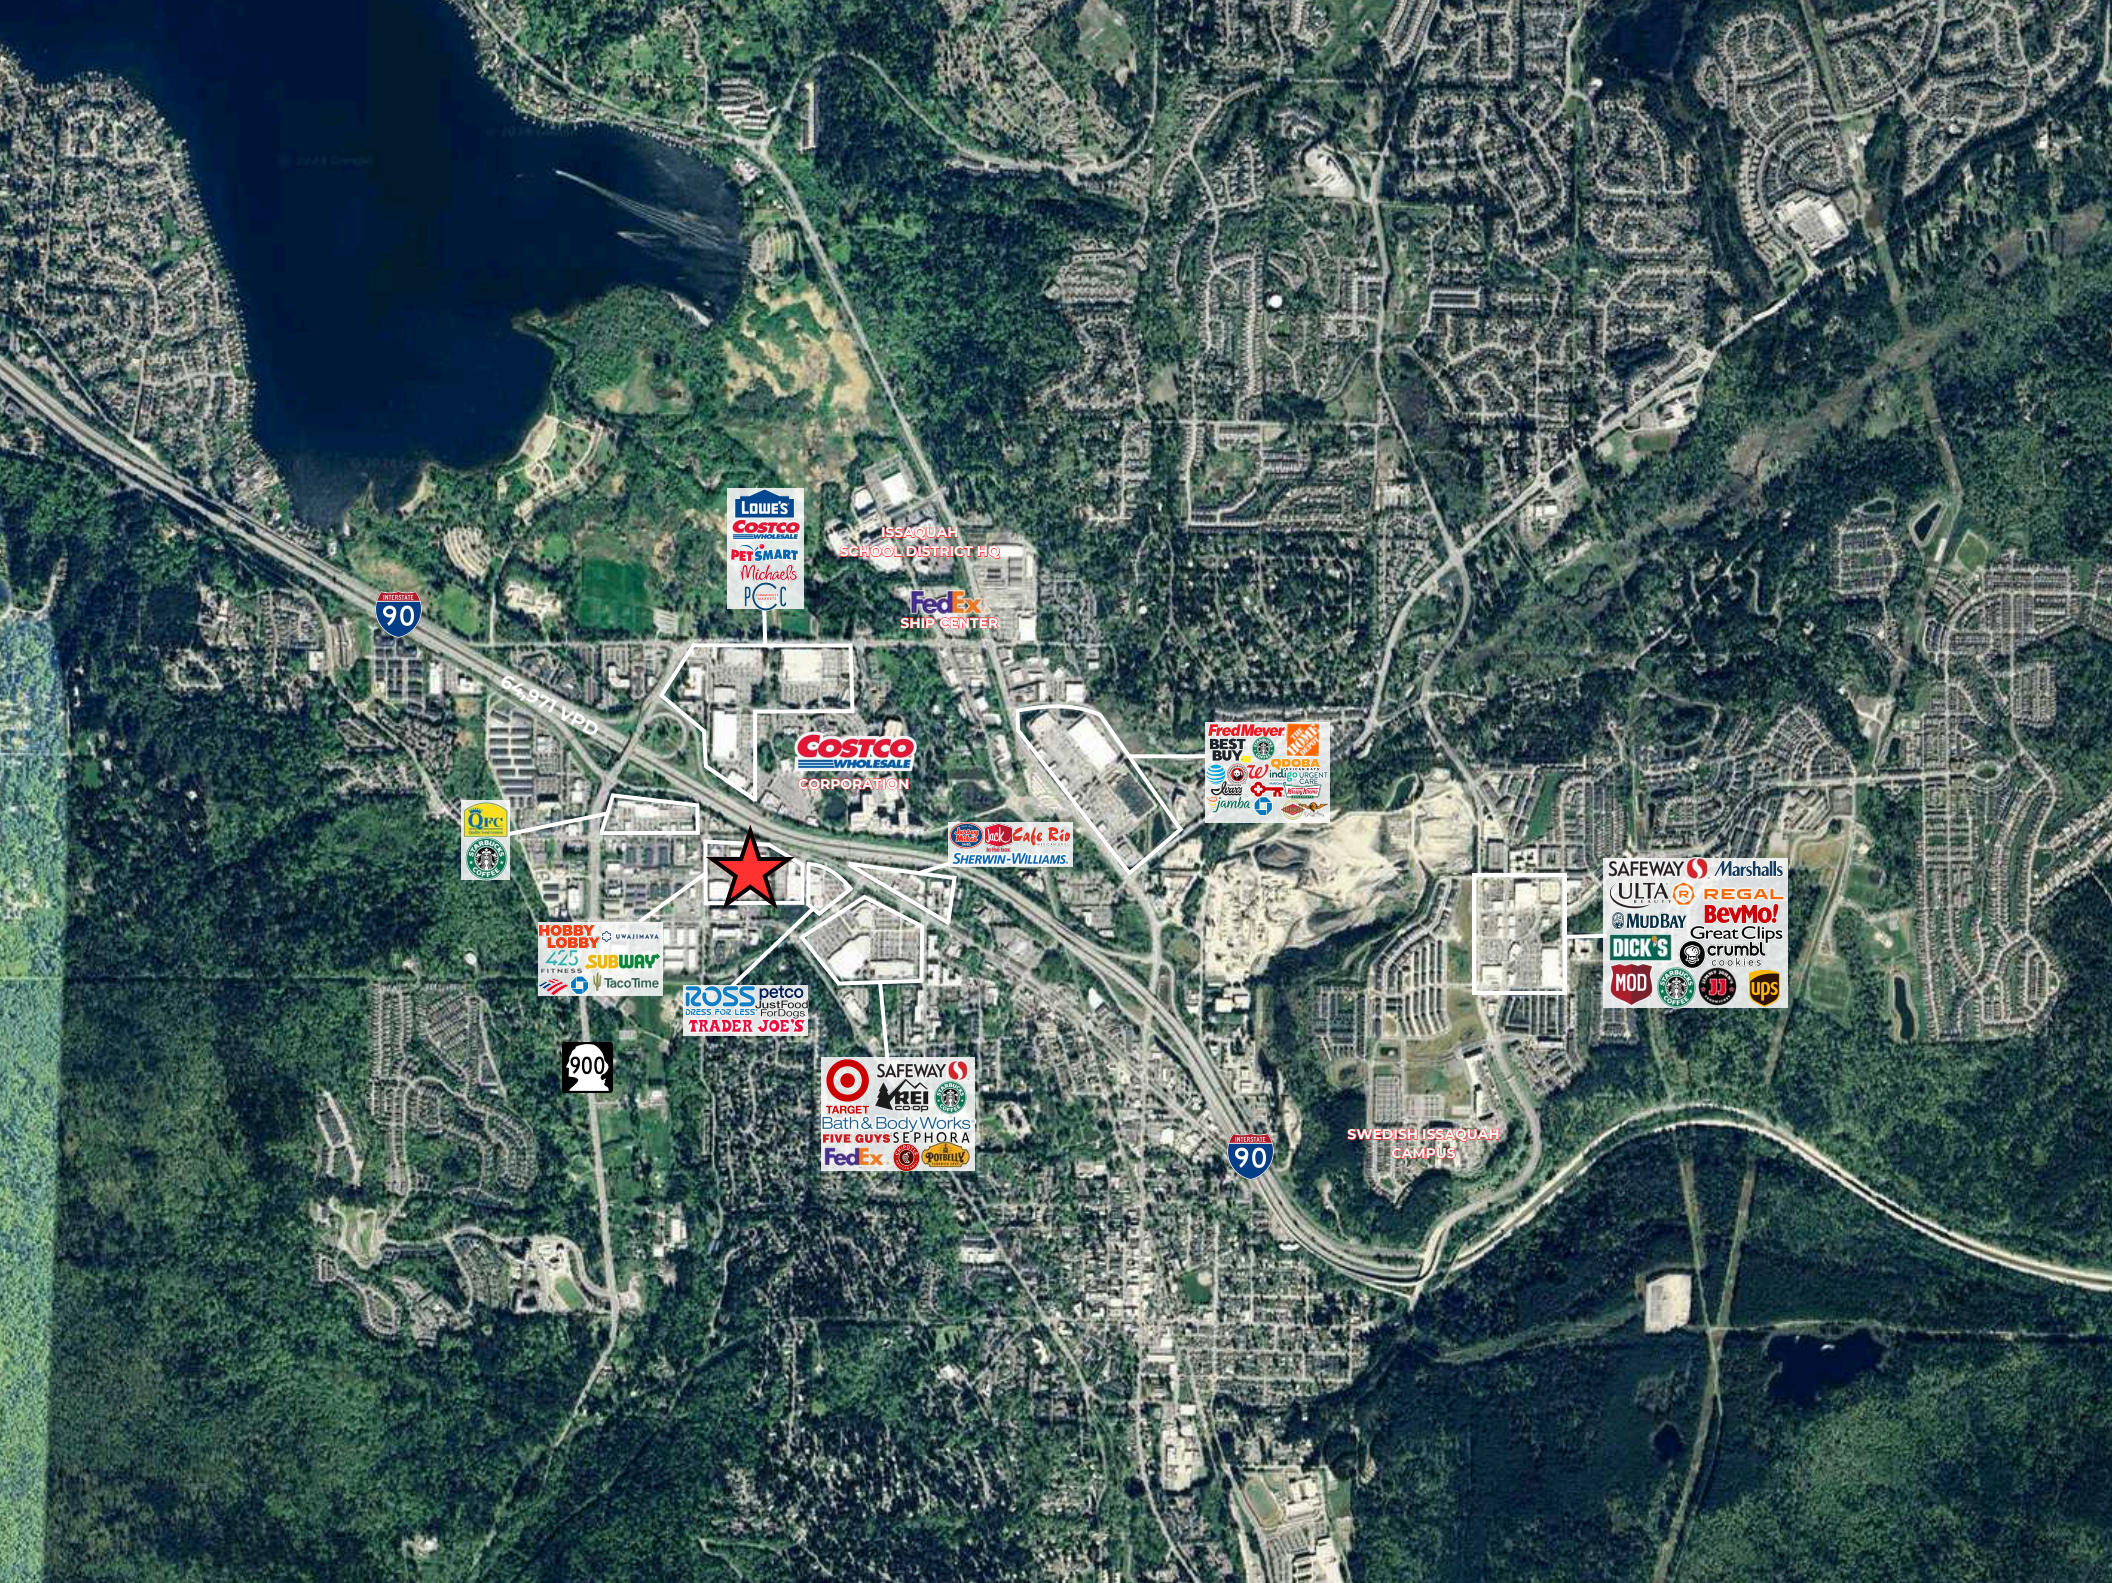

- ▶ Premier Location in the Heart of Issaquah
- ▶ Close Proximity to Target, Safeway, Trader Joe's, and more
- ▶ Close Proximity to Costco Headquarters
- ▶ Designated retail parking

SUITE	TENANT	SQ FT
G1	Bellevue Rare Coins	1,376
G3-6	KidStrong	3,344
G8	Andre's Shoe Services	800
G7	Subway	1,340
G9	Kwon's Design	680
G10	Lucky Hair Salon	815
G11/12	Issaquah Eye Works	1,674

SUITE	TENANT	SQ FT
1025	Bay Club	39,155
E1	Taco Time	3,200
E3	Wall of Books	1,600
E4	Gilman Nails	600
E4-B	Bonafide Lock and Safe	1,000
E5	Issaquah Pho	1,600
E7	Malarky's LLC	3,200
E8	Red Corner Restaurant	1,456

Cafe Rio  
SHERWIN-WILLIAMS

HOBBY LOBBY  
425  
SUBWAY  
TacoTime

ROSS petco  
bress FOR LESS For Dogs  
TRADER JOE'S

900

Target  
SAFEWAY  
REI  
Bath & Body Works  
FIVE GUYS SEPHORA  
FedEx

90

SWEDISH ISSAQUAH  
CAMPUS