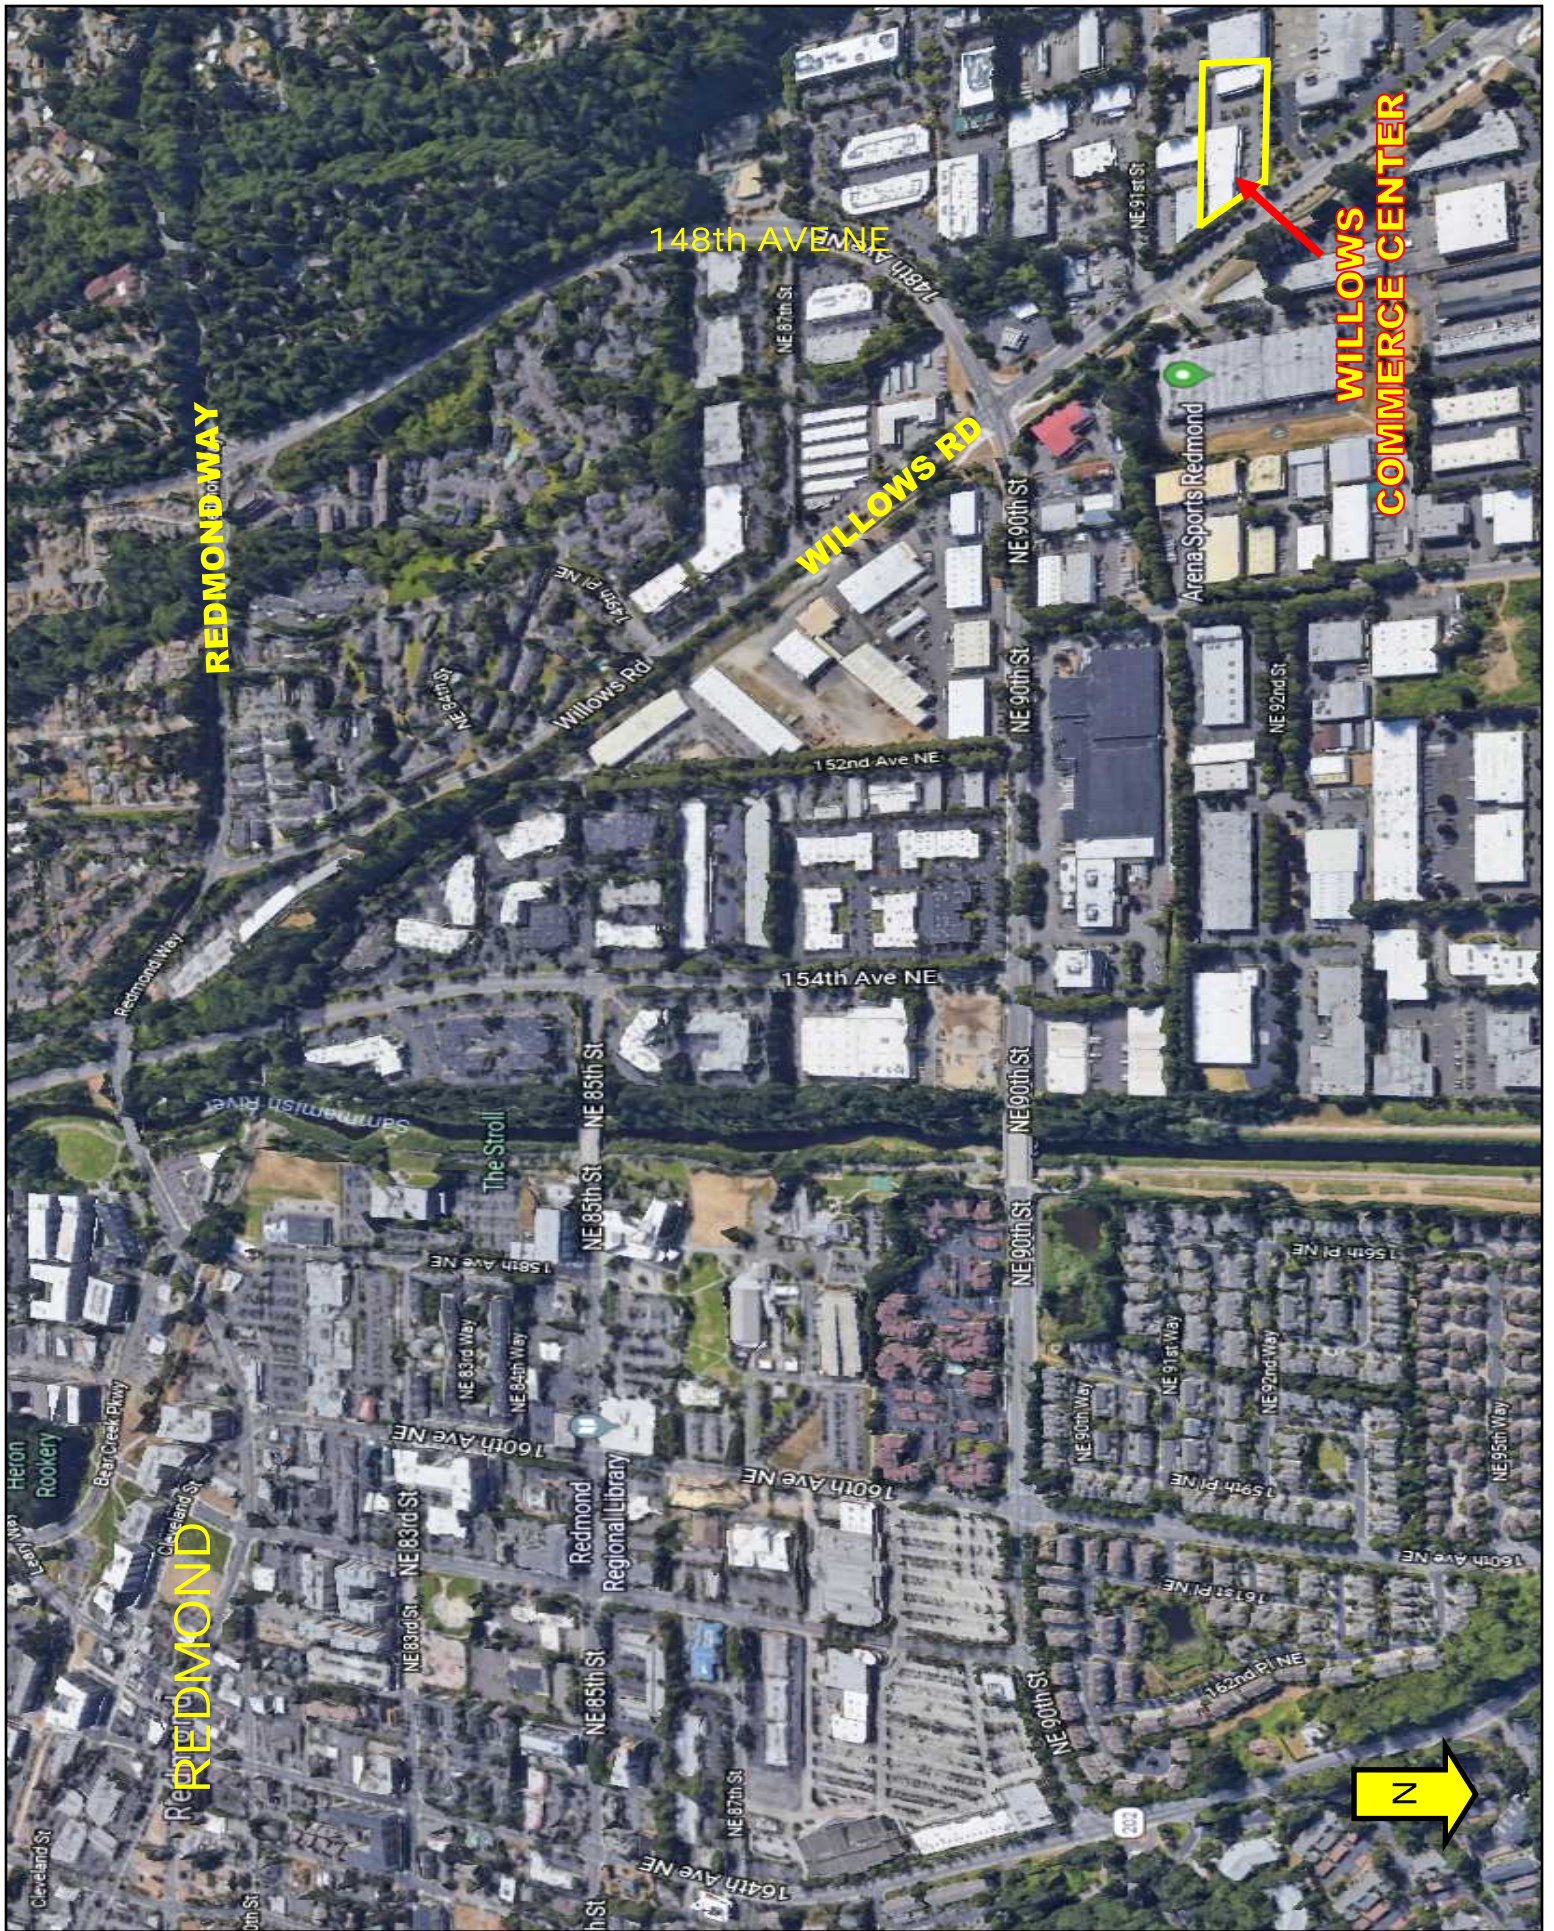

9165 WILLOWS COMMERCE CENTER

FLOOR PLAN

Willows Commerce Center
9165 Willows Road
Redmond, WA 98052

LEGAL DESCRIPTION:

The North 149.81 feet of the North half of the South half of the Southeast quarter of the Northeast quarter of Section 3, Township 25 North, Range 5 East, W.M., in King County, Washington, lying Westerly of York Road, except the West 589.74 feet thereof.

148th AVE NE

REDMOND WAY

WILLOWS RD

WILLOWS
COMMERCE CENTER

REDMOND