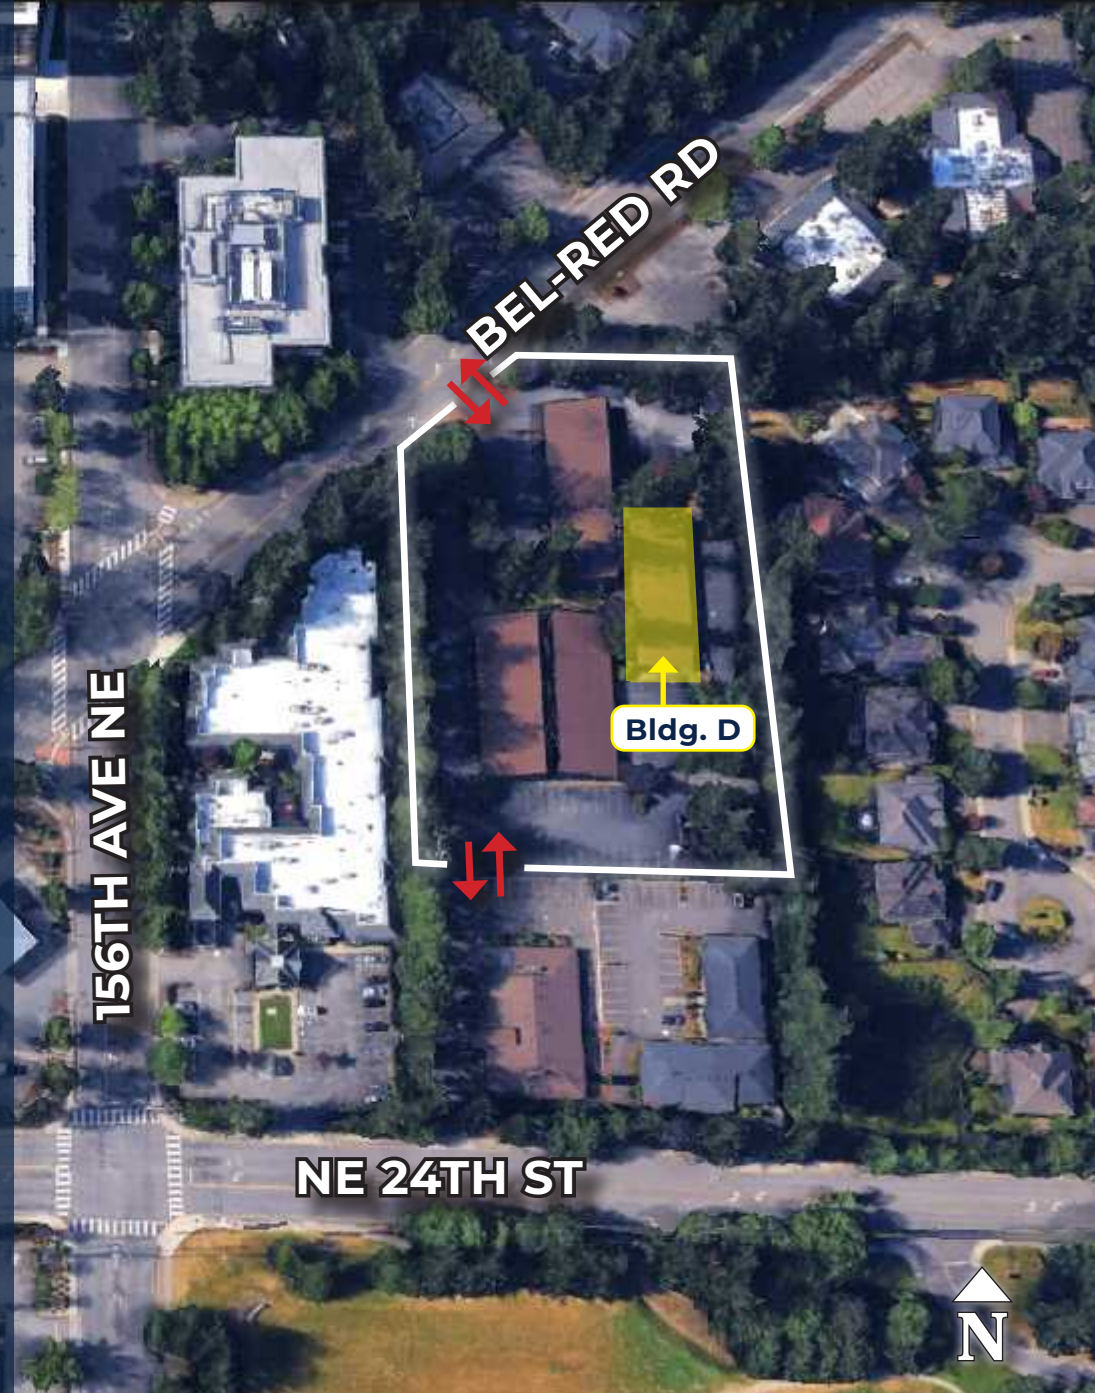

Bel-Red Professional Center

15611-15617 Bel-Red Road, Bellevue WA

2,246 RSF Medical Office Space Available

\$37.50/RSF, Full Service

Property Features

- ◆ Quiet Medical Office Park Setting close to Microsoft HQ
- ◆ Building & Monument Signage Available
- ◆ Easy Access to SR-520, Redmond, and Bellevue
- ◆ 5.0 Parking Stalls/1,000 RSF
- ◆ Abundance of Retail and Restaurant Amenities Nearby
- ◆  Available

Overlake Village Station

Microsoft Campus

Bel-Red Professional Center

 **Link** 

 Bus Stop

Bel-Red Professional Center

Bldg D • 15617 Bel-Red Road, Bellevue WA

1st Floor Availability