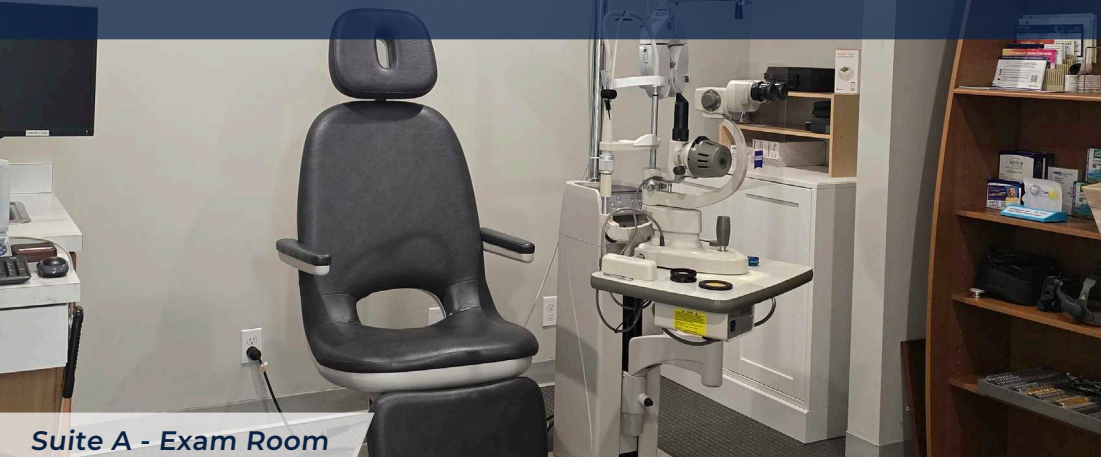

Suite A - Open Work Area

Suite A - Storefront

Bel-Red Professional Center

15611-15617 Bel-Red Road, Bellevue WA