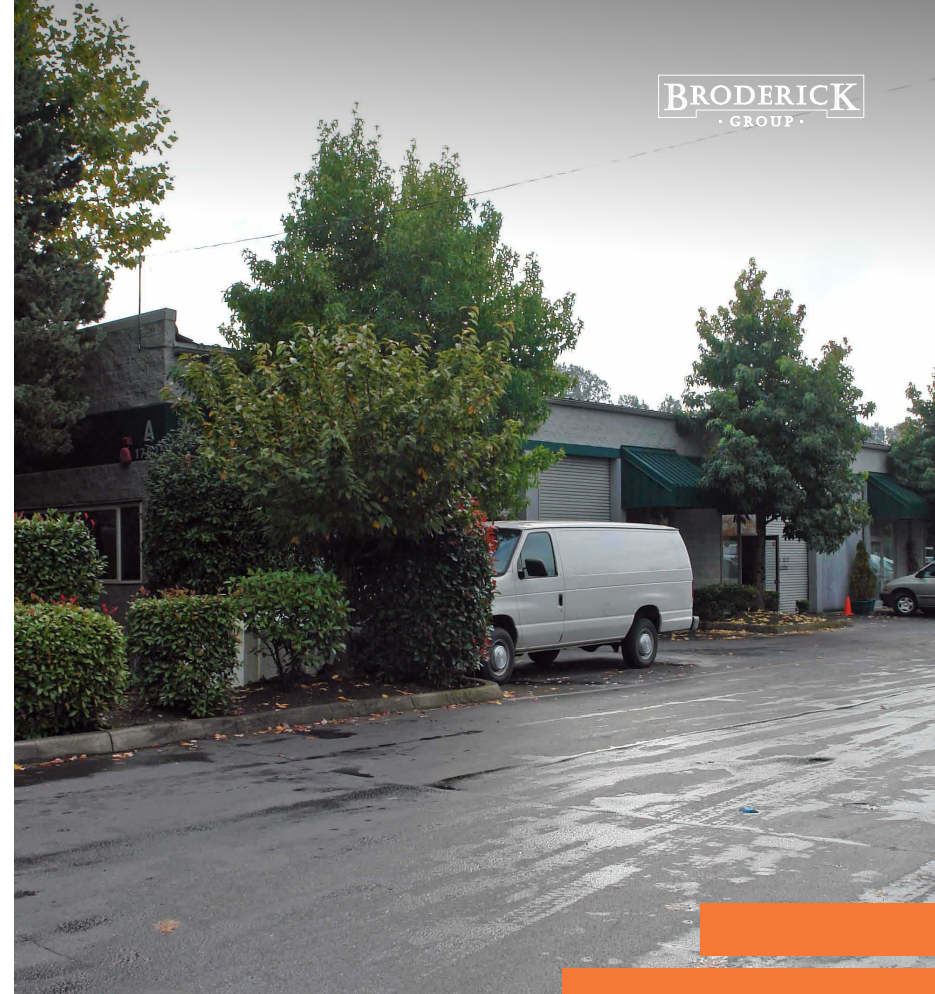

SAMMAMISH

BUSINESS PARK

SAMMAMISH BUSINESS PARK

17825 NE 65TH STREET | REDMOND, WA

AVAILABILITIES

BUILDING A			
SUITE	SF	AVAILABLE	COMMENTS
A-120/125	2,400	NOW	Private Office and Large Assembly Area
A-135	1,200	NOW	Dead Storage
A-150	1,200	NOW	Dead Storage
A-160	1,200	NOW	Small Office & Warehouse

PROPERTY HIGHLIGHTS

Nearby
restaurants &
various retail
amenities

Excellent
access to
SR-520

Next door to
Marymoor
Park

SAMMAMISH

BUSINESS PARK

17825 NE 65TH STREET | REDMOND, WA

BUILDING A AVAILABILITIES