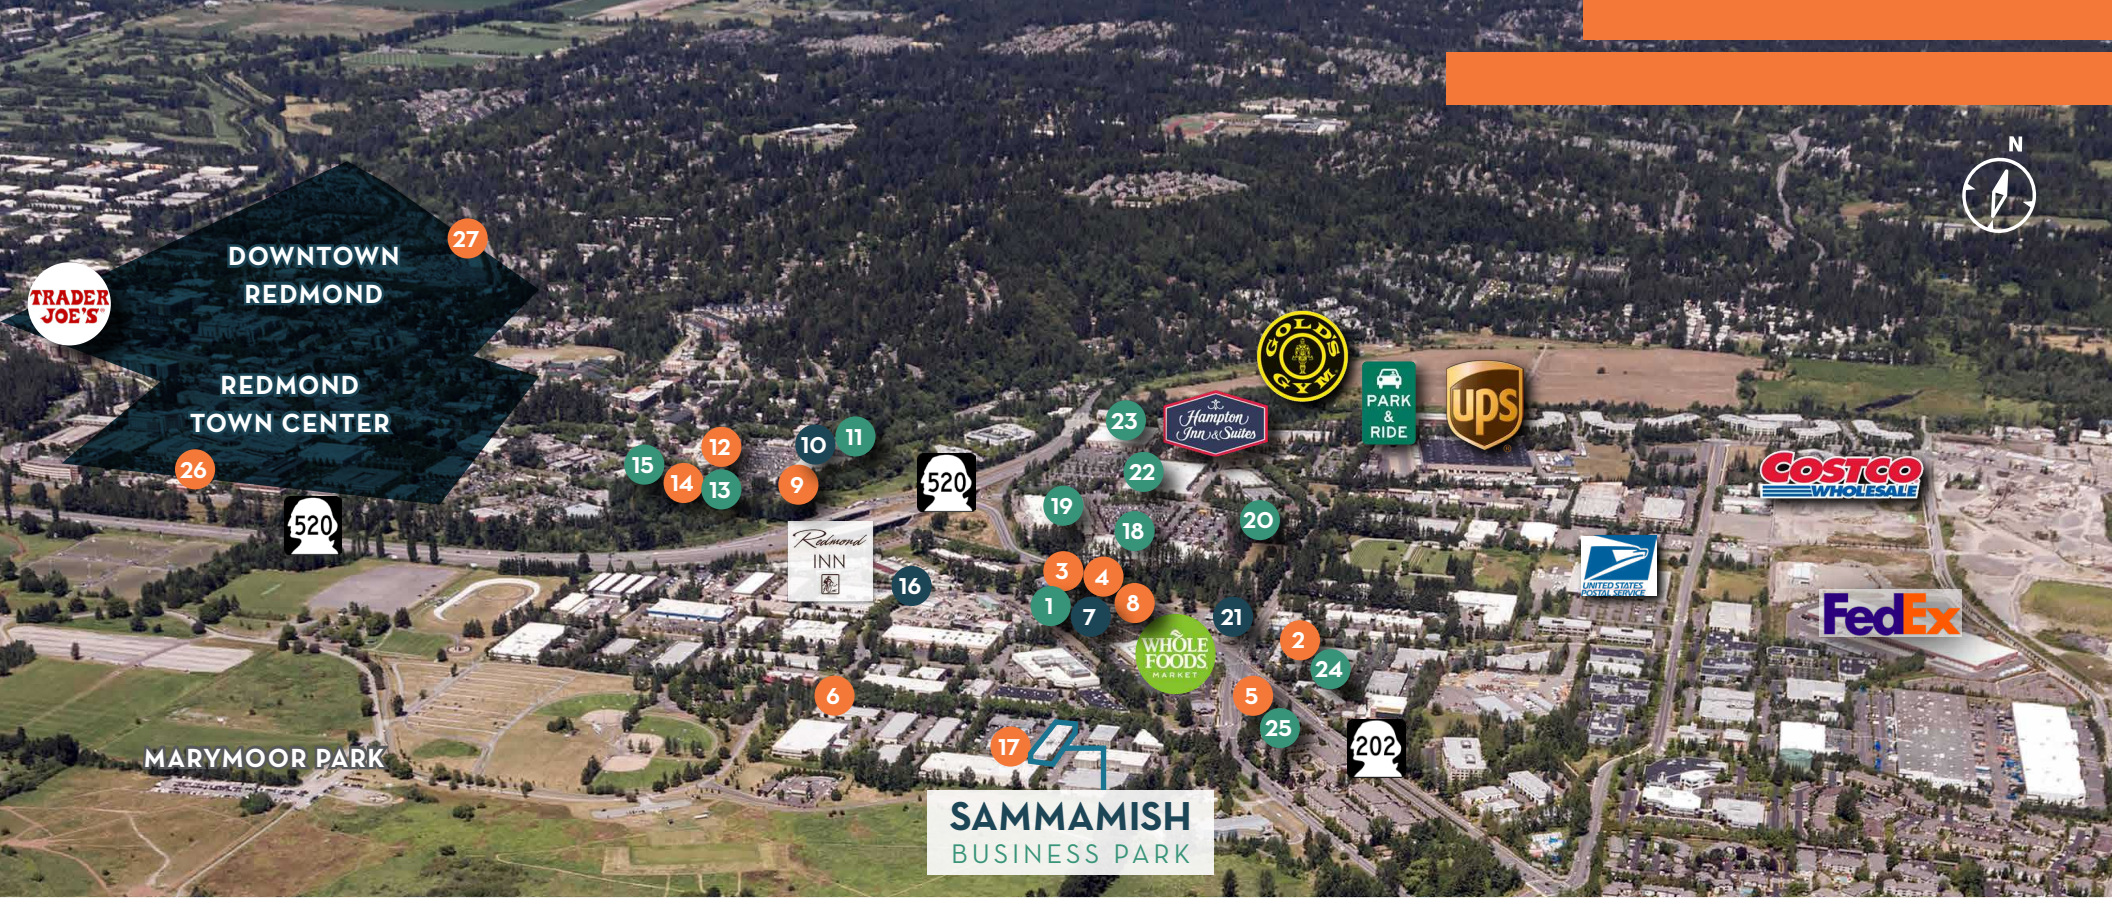

PROPERTY HIGHLIGHTS

Nearby
restaurants &
various retail
amenities

Excellent
access to
SR-520

Next door to
Marymoor
Park

SAMMAMISH

BUSINESS PARK

17825 NE 65TH STREET | REDMOND, WA

BUILDING A AVAILABILITIES

BRODERICK
• GROUP •

NEARBY AMENITIES

- COFFEE
- SERVICE
- FOOD OPTION

- | | | | |
|---|---|--|---|
| <ul style="list-style-type: none"> 1. Sammamish Cleaners 2. Pomegranate Bistro 3. Jimmy John's 4. Chipotle 5. Subway 6. Postdoc Brewing 7. Peet's Coffee & Tea | <ul style="list-style-type: none"> 8. Asiana Bistro 9. Panera Bread 10. Starbucks 11. Rite-Aid 12. Agave Cocina 13. Baskin Robbins 14. Fatburger | <ul style="list-style-type: none"> 15. Bank of America 16. Blazin Bagels 17. Mac & Jack's Brewery 18. Home Depot 19. Fred Meyer 20. Discount Tire 21. Mercurys Coffee Co. | <ul style="list-style-type: none"> 22. Target 23. Kohl's 24. ZenRock Fitness 25. Redmond Kindercare 26. BJ's Restaurant & Brewhouse 27. Typhoon |
|---|---|--|---|