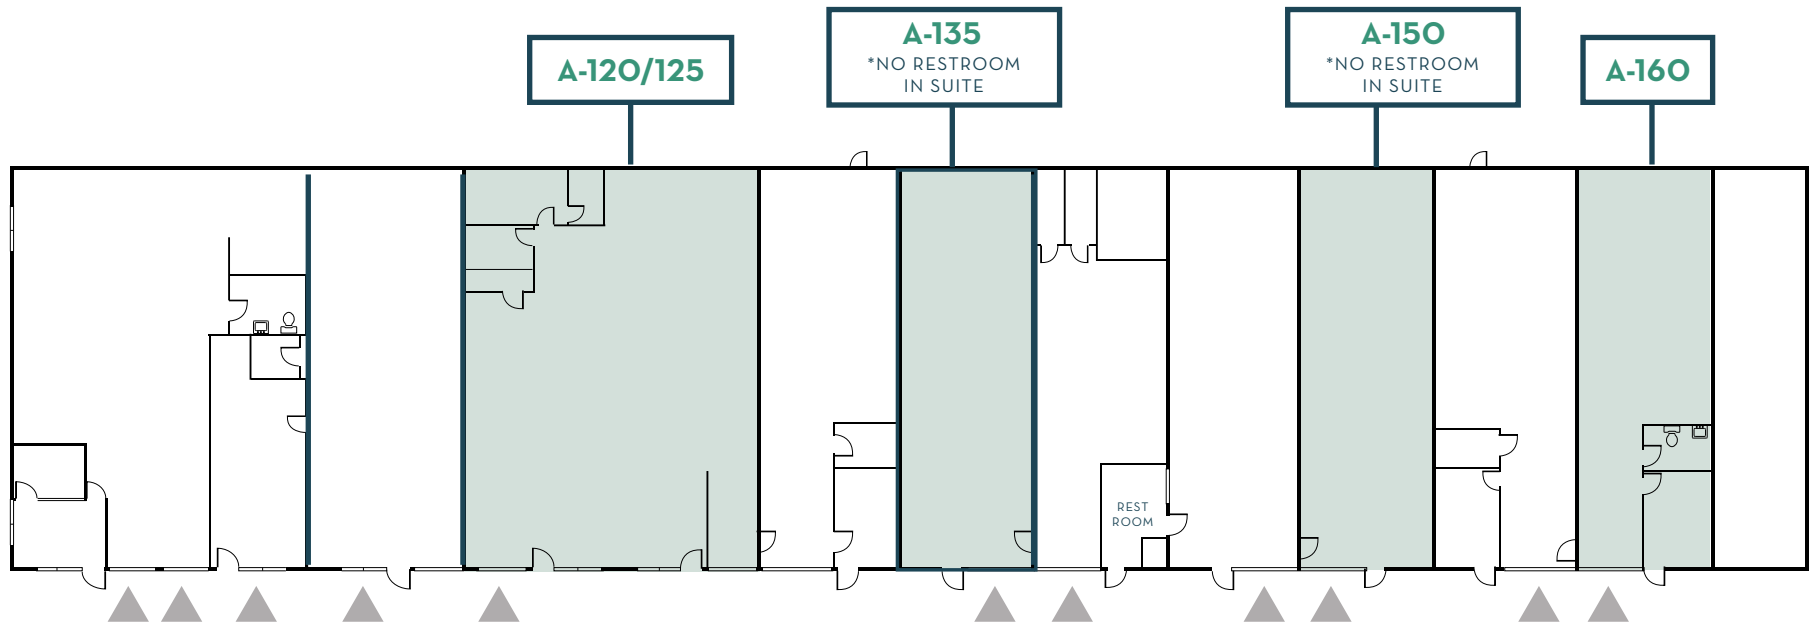

SAMMAMISH

BUSINESS PARK

17825 NE 65TH STREET | REDMOND, WA

BUILDING A AVAILABILITIES

▲ GRADE LEVEL LOADING

TYLER SLONE | 425.274.4281
slone@broderickgroup.com

ERIC MEUSSNER | 425.274.4282
meussner@broderickgroup.com

PAUL JERUE | 425.646.5223
jerue@broderickgroup.com

MICK LARSEN | 425.274.4291
larsen@broderickgroup.com

BRODERICK
• GROUP •