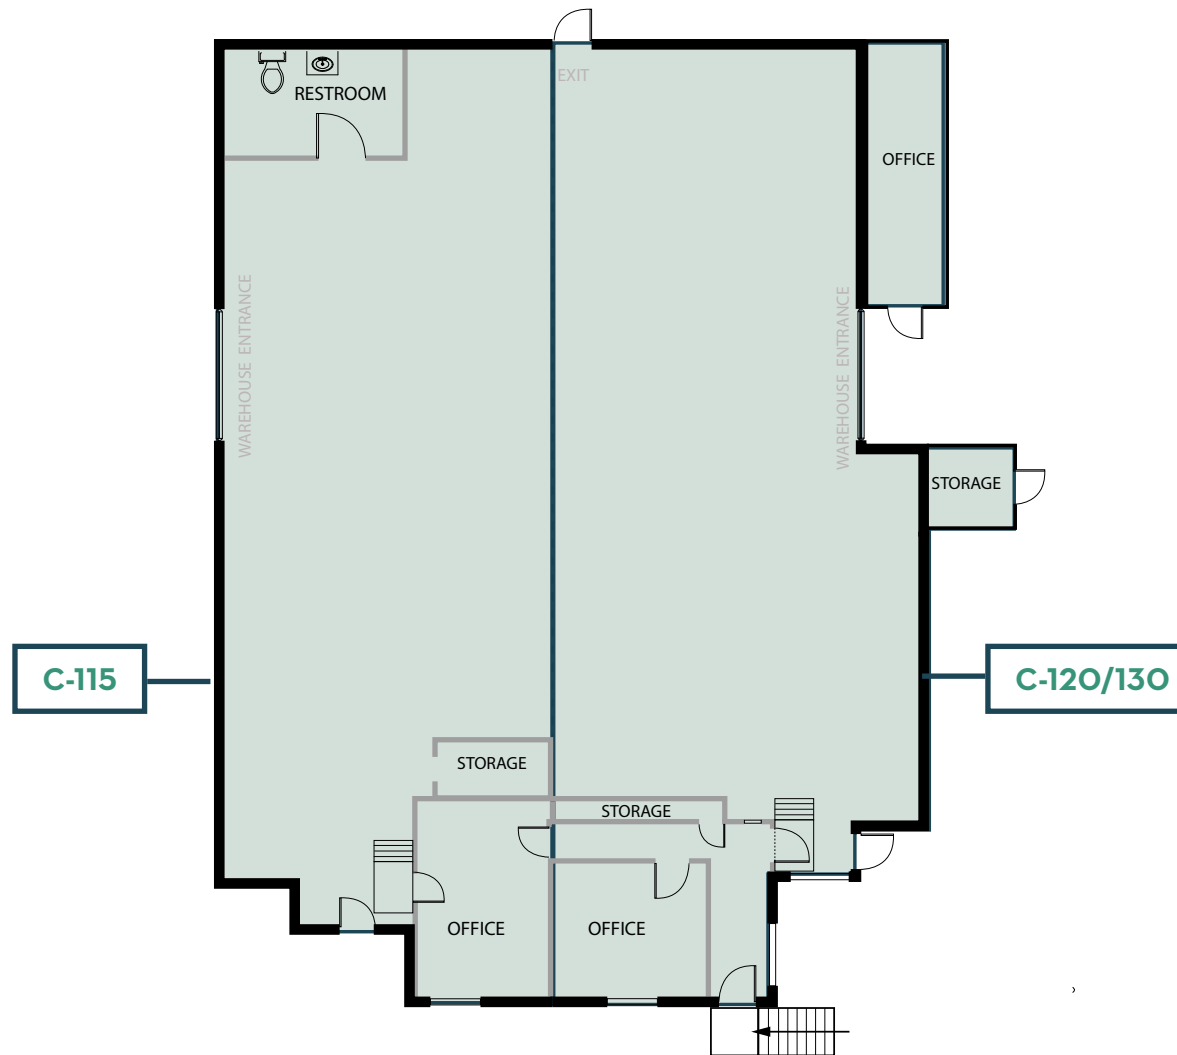

SAMMAMISH

BUSINESS PARK

17825 NE 65TH STREET | REDMOND, WA

BUILDING C AVAILABILITIES

▲ GRADE LEVEL LOADING

TYLER SLONE | 425.274.4281
slone@broderickgroup.com

ERIC MEUSSNER | 425.274.4282
meussner@broderickgroup.com

PAUL JERUE | 425.646.5223
jerue@broderickgroup.com

MICK LARSEN | 425.274.4291
larsen@broderickgroup.com

BRODERICK
GROUP