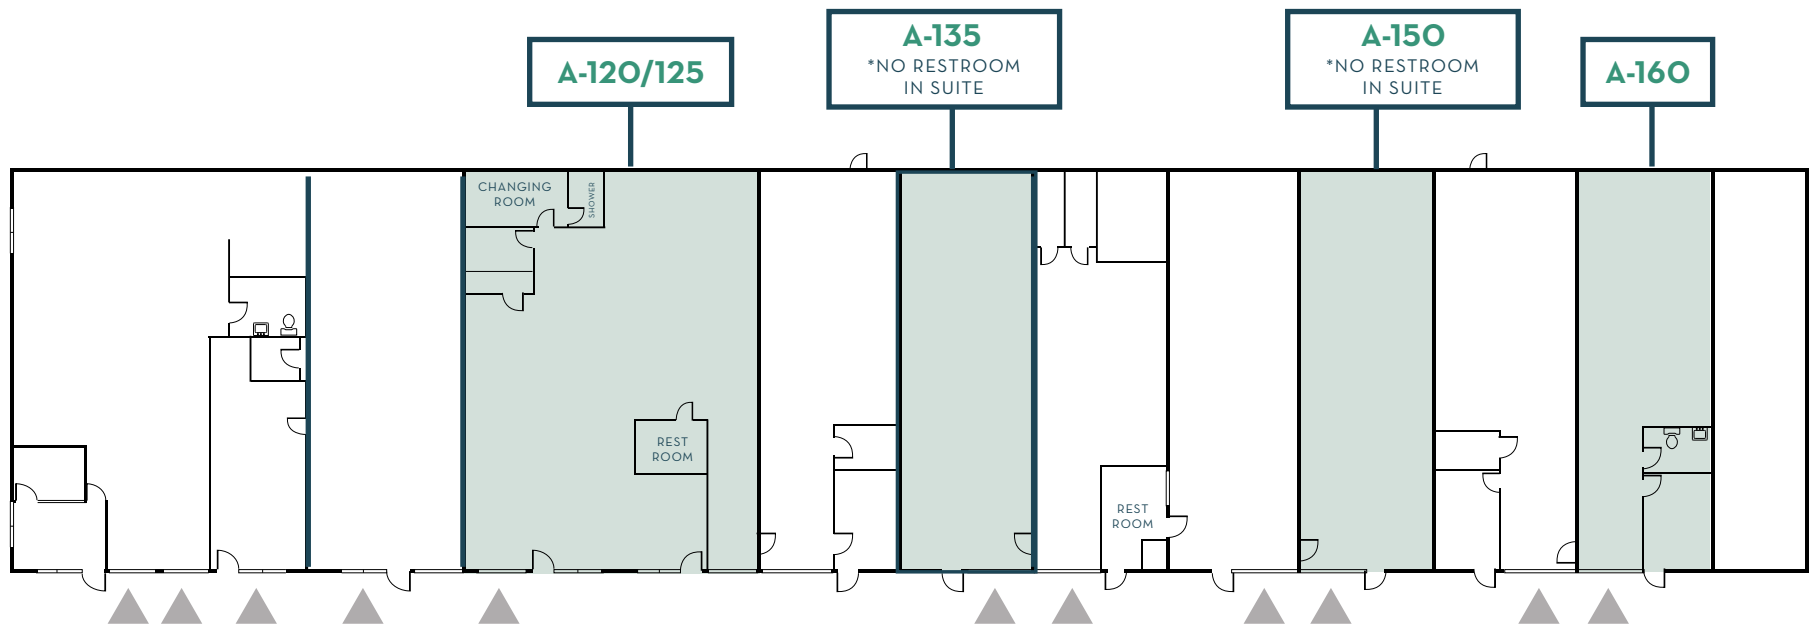

SAMMAMISH BUSINESS PARK

17825 NE 65TH STREET | REDMOND, WA

BUILDING A AVAILABILITIES

▲ GRADE LEVEL LOADING

TYLER SLONE | 425.274.4281
slone@broderickgroup.com

ERIC MEUSSNER | 425.274.4282
meussner@broderickgroup.com

PAUL JERUE | 425.646.5223
jerue@broderickgroup.com

MICK LARSEN | 425.274.4291
larsen@broderickgroup.com

BRODERICK
• GROUP •