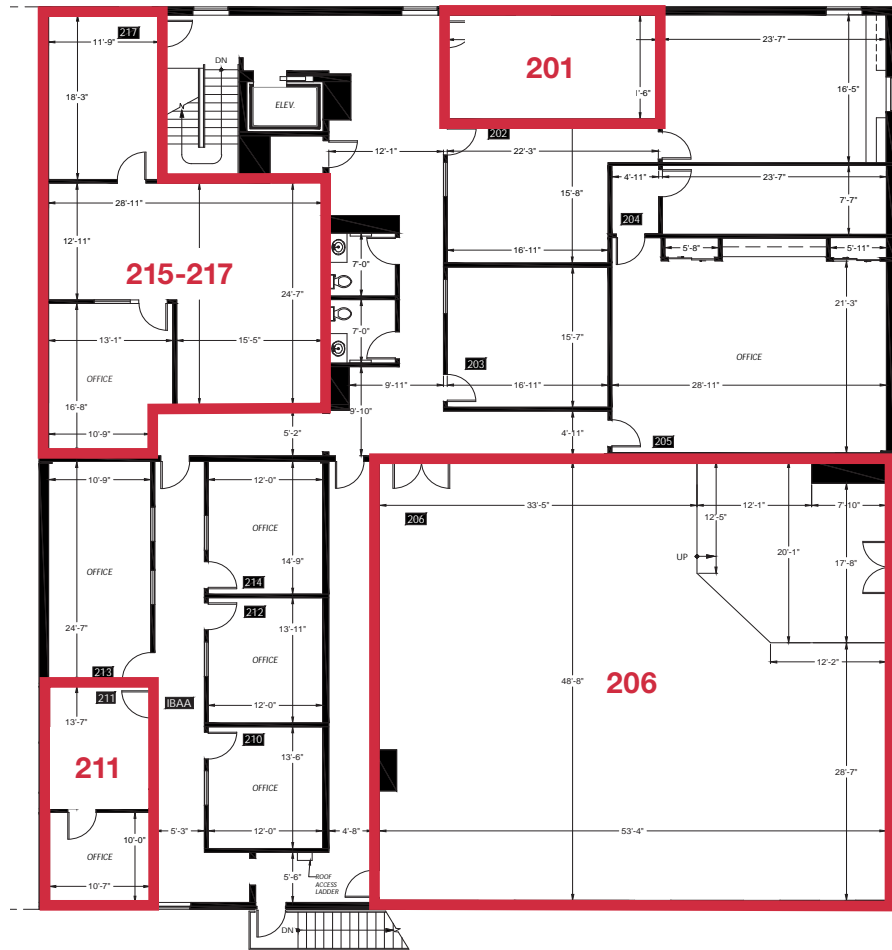

Premier Business Park

NAI Puget Sound Properties is pleased to present an opportunity to lease a prime office space in Arlington.

(Light Industrial)
Zoning

VIRTUAL TOUR [Click Here](#)

TOTAL SF 66,721 SF

OFFICE SF 8,746 SF

AVAILABLE SUITES

- **Suite 201:** 337 SF
- **Suite 206:** 3,202 SF
- **Suite 211:** 418 SF (pending)
- **Suite 215-217:** 1,261 SF

AVAILABLE Now

LEASE RATE Call for Rates