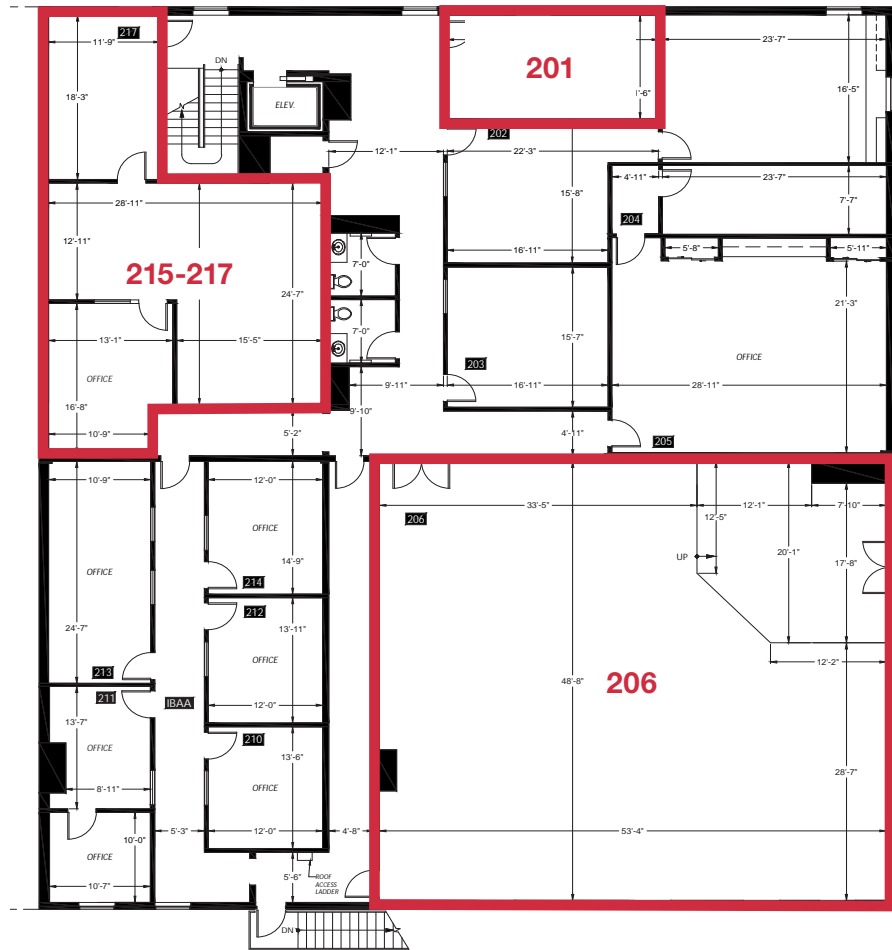

Premier Business Park

NAI Puget Sound Properties is pleased to present an opportunity to lease a prime office space in Arlington.

(Light Industrial)
Zoning

VIRTUAL TOUR [Click Here](#)

TOTAL SF 66,721 SF

OFFICE SF 8,746 SF

AVAILABLE SUITES
Suite 201: 337 SF
Suite 206: 3,202 SF
Suite 215-217: 1,261 SF

AVAILABLE Now

LEASE RATE Call for Rates

NNN $0.42/sf/mo