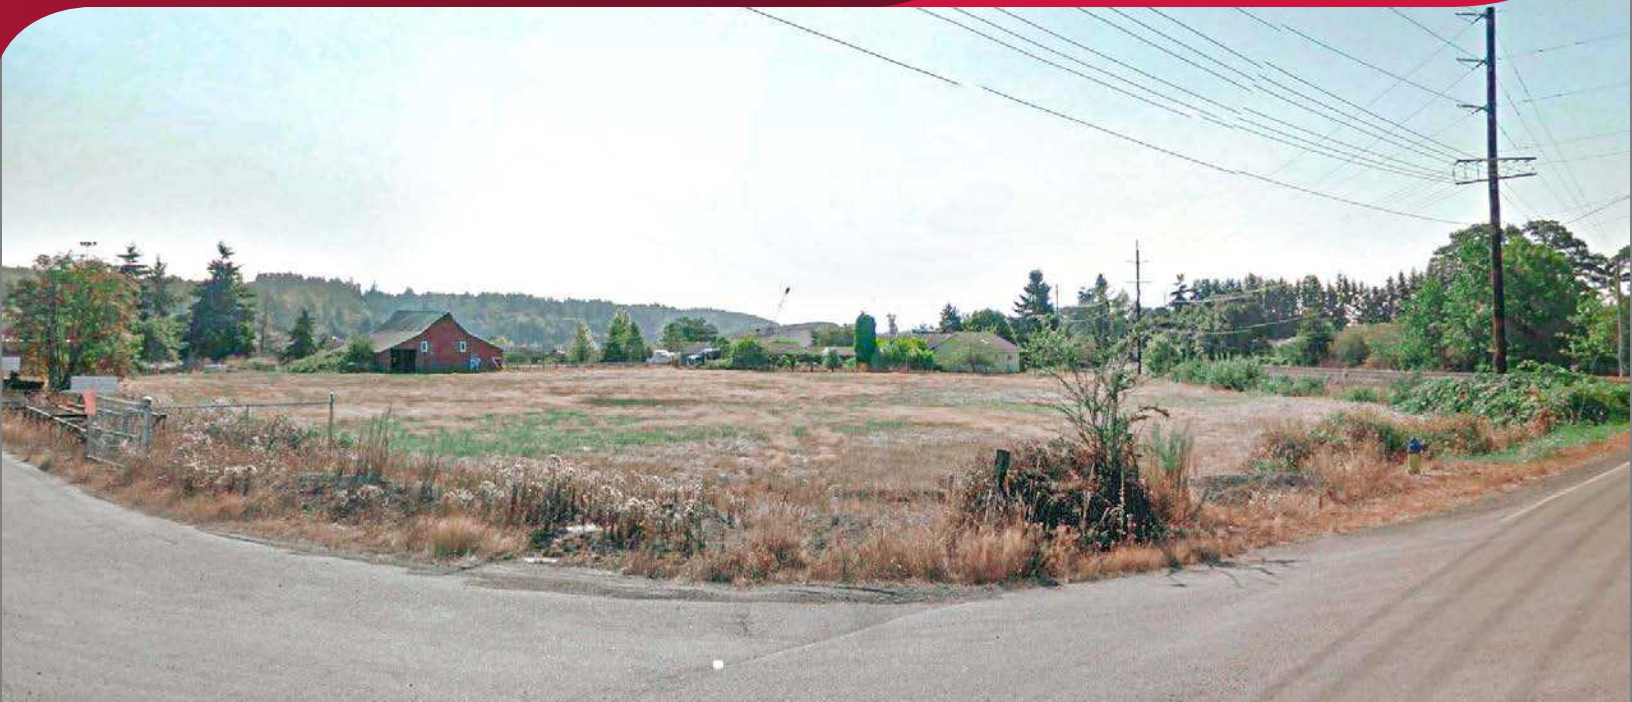

Land for Sale CENTRALIA INDUSTRIAL LAND

2904 Foron Road, Centralia, WA 98531

**LEE &
ASSOCIATES**
COMMERCIAL REAL ESTATE SERVICES

CONTACT

Vanessa Herzog, SIOR, CCIM

vherzog@lee-associates.com

D 253.444.3020

We obtained the information above from sources we believe to be reliable. However, we have not verified its accuracy and make no guarantee, warranty or representation about it. It is submitted subject to the possibility of errors, omissions, change of price, rental or other conditions, prior sale, lease or financing, or withdrawal without notice. We include projections, opinions, assumptions or estimates for example only, and they may not represent current or future performance of the property. You and your tax and legal advisors should conduct your own investigation of the property and transaction.