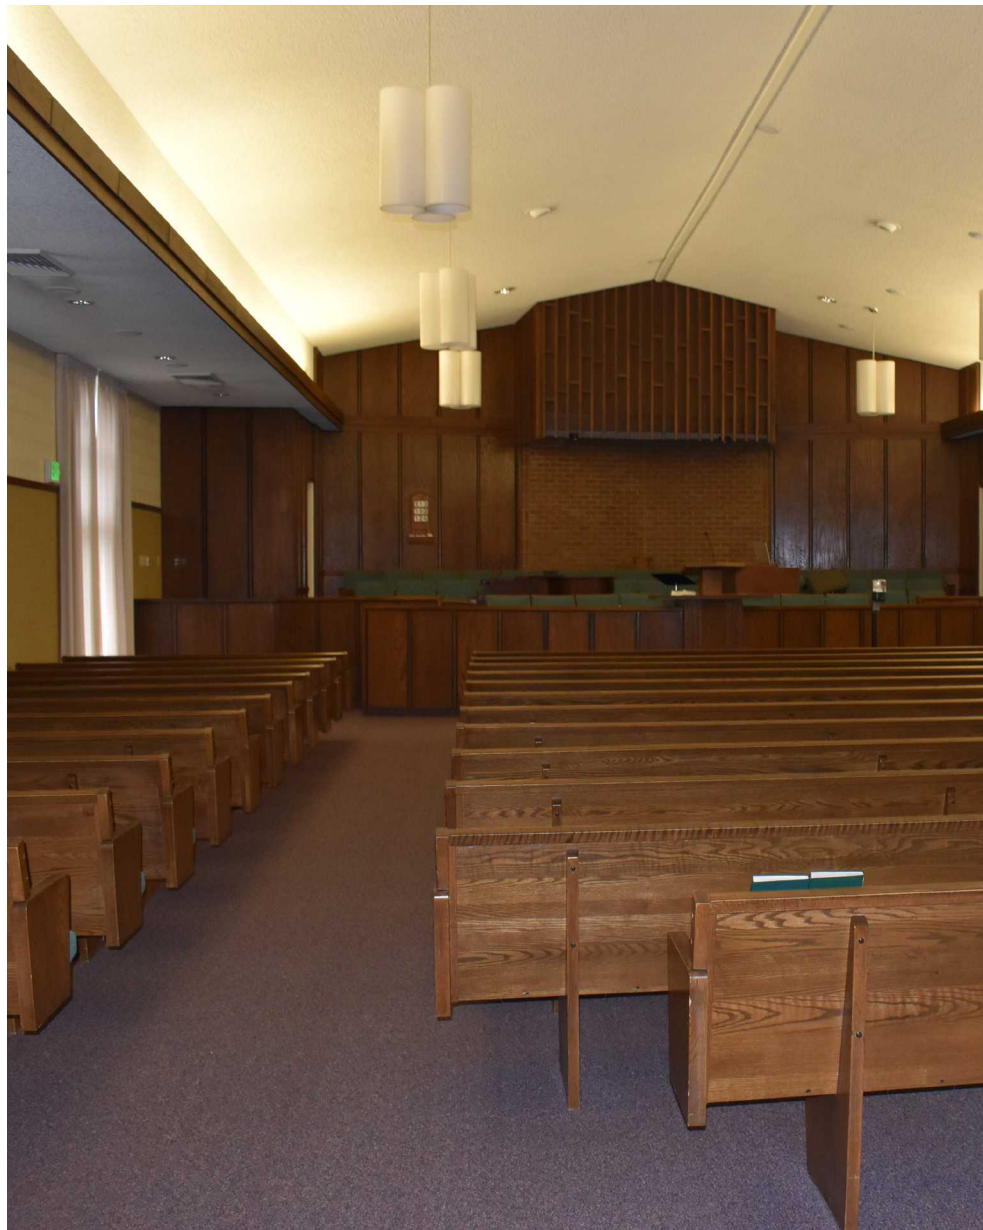

Existing Church

7520 25th Avenue East | Tacoma, WA 98404

For Sale