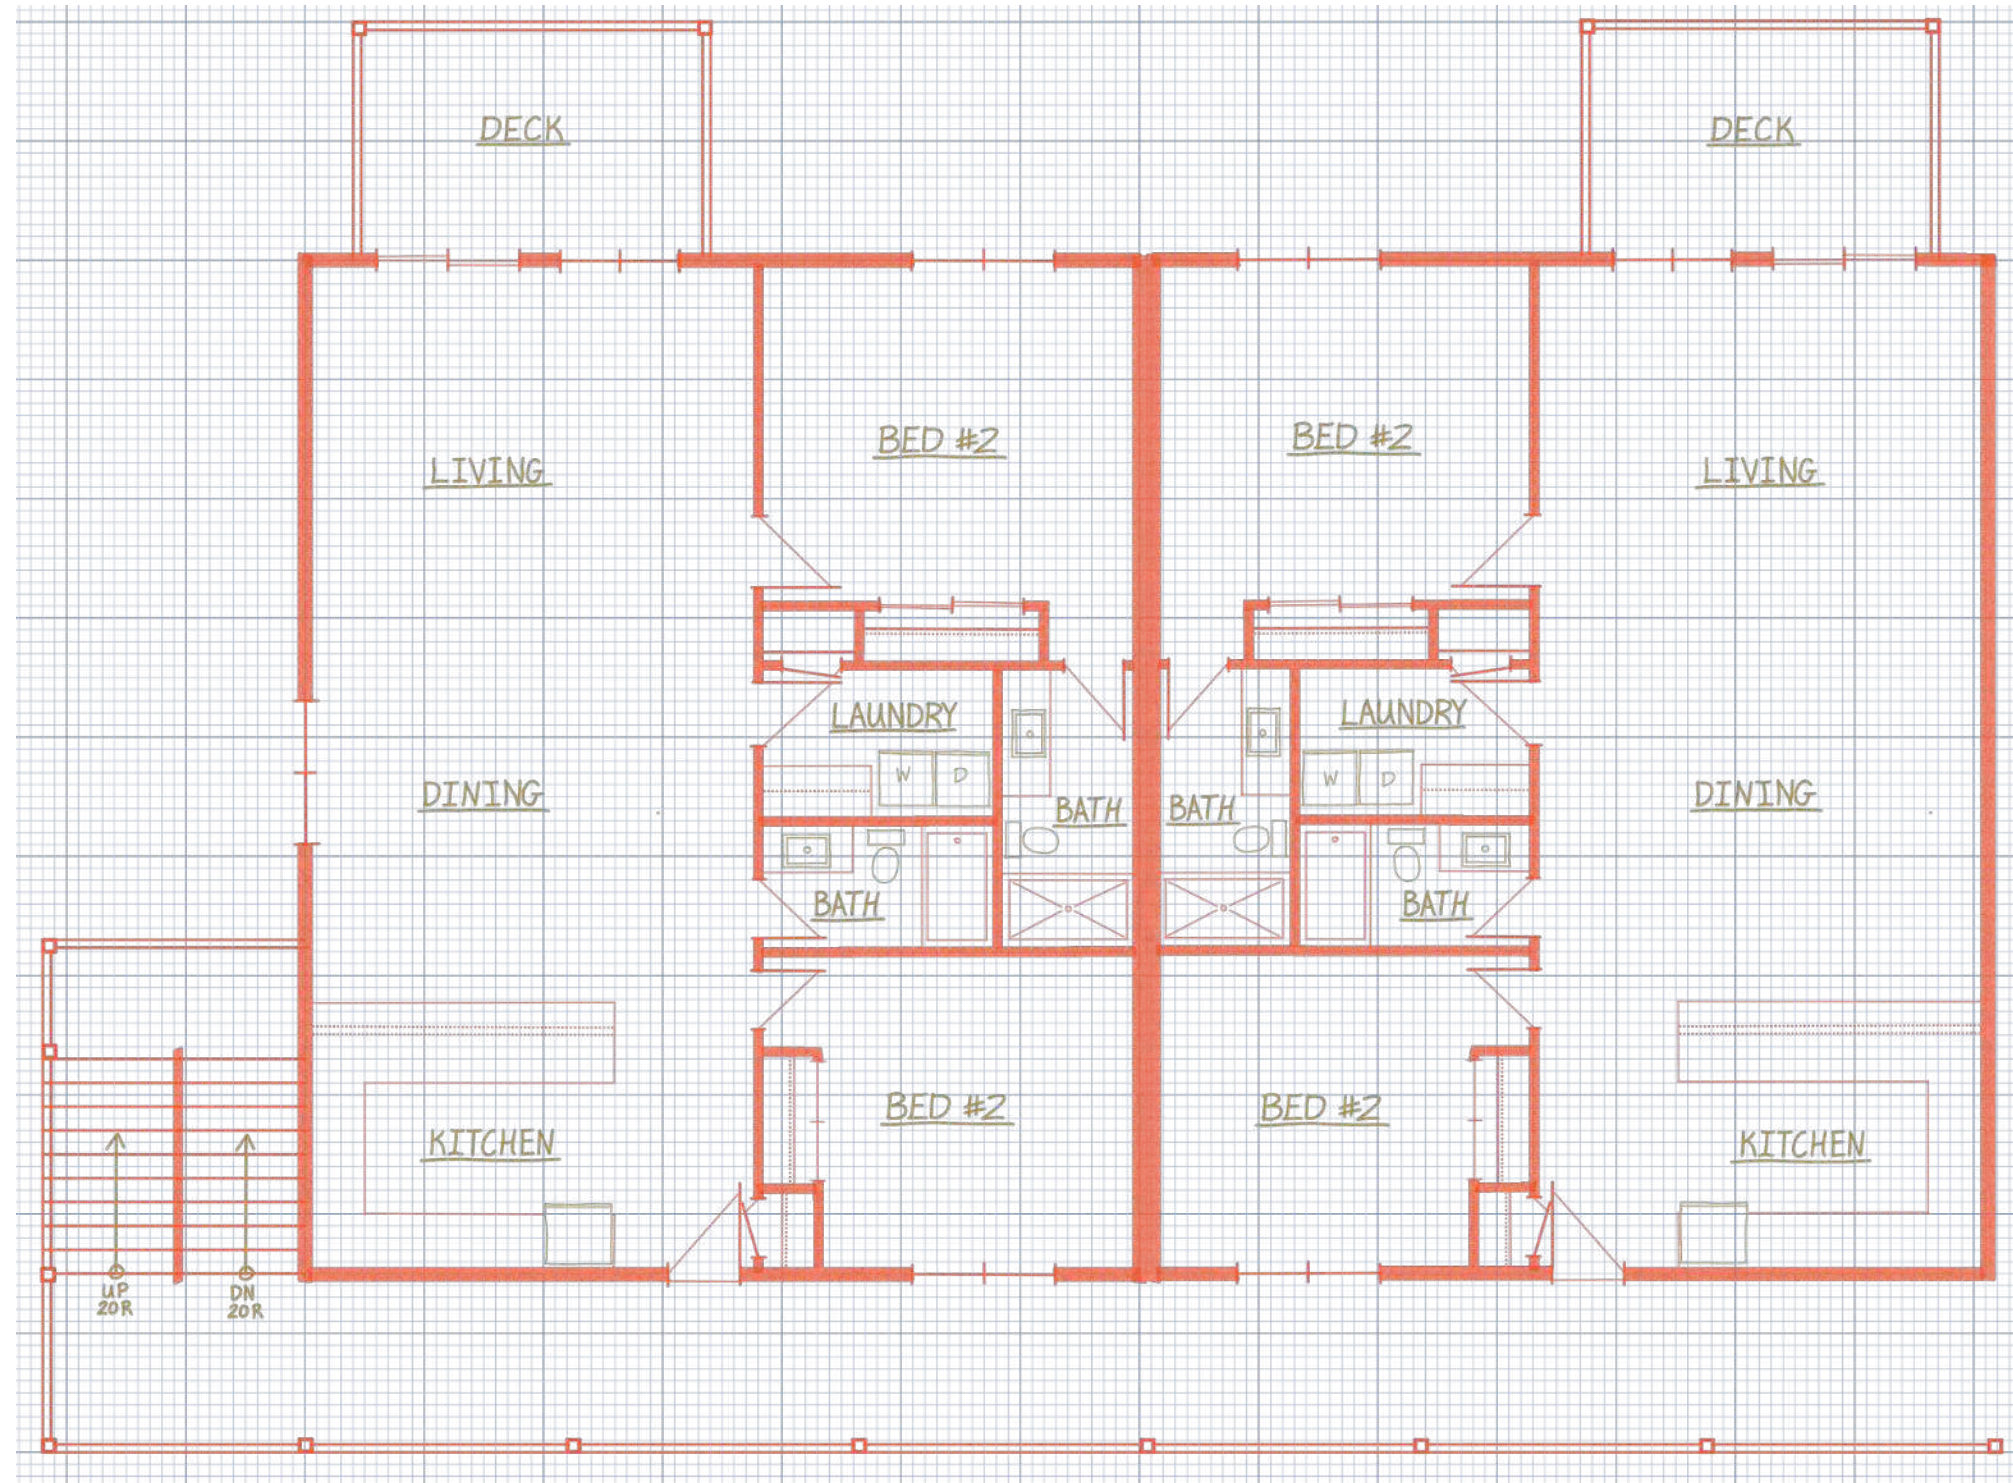

## Overall Site Plan

4 Story - Up to 45' Building Height  
~952sf per Unit  
84 - 2 Bedroom Units  
172 On-Site shared parking

Prelim. Schematic Design  
4-2-23

## Site Plan

84 - 2 Bedroom Units  
172 On-Site shared parking

Prelim. Schematic Design  
4-2-23

# 4565 Birch Bay - Lynden Rd. Multi-Family Apartments

**2<sup>nd</sup> Floor Plan - Partial**  
**2 - 2 Bedroom Units**

Prelim. Schematic Design  
4-2-23