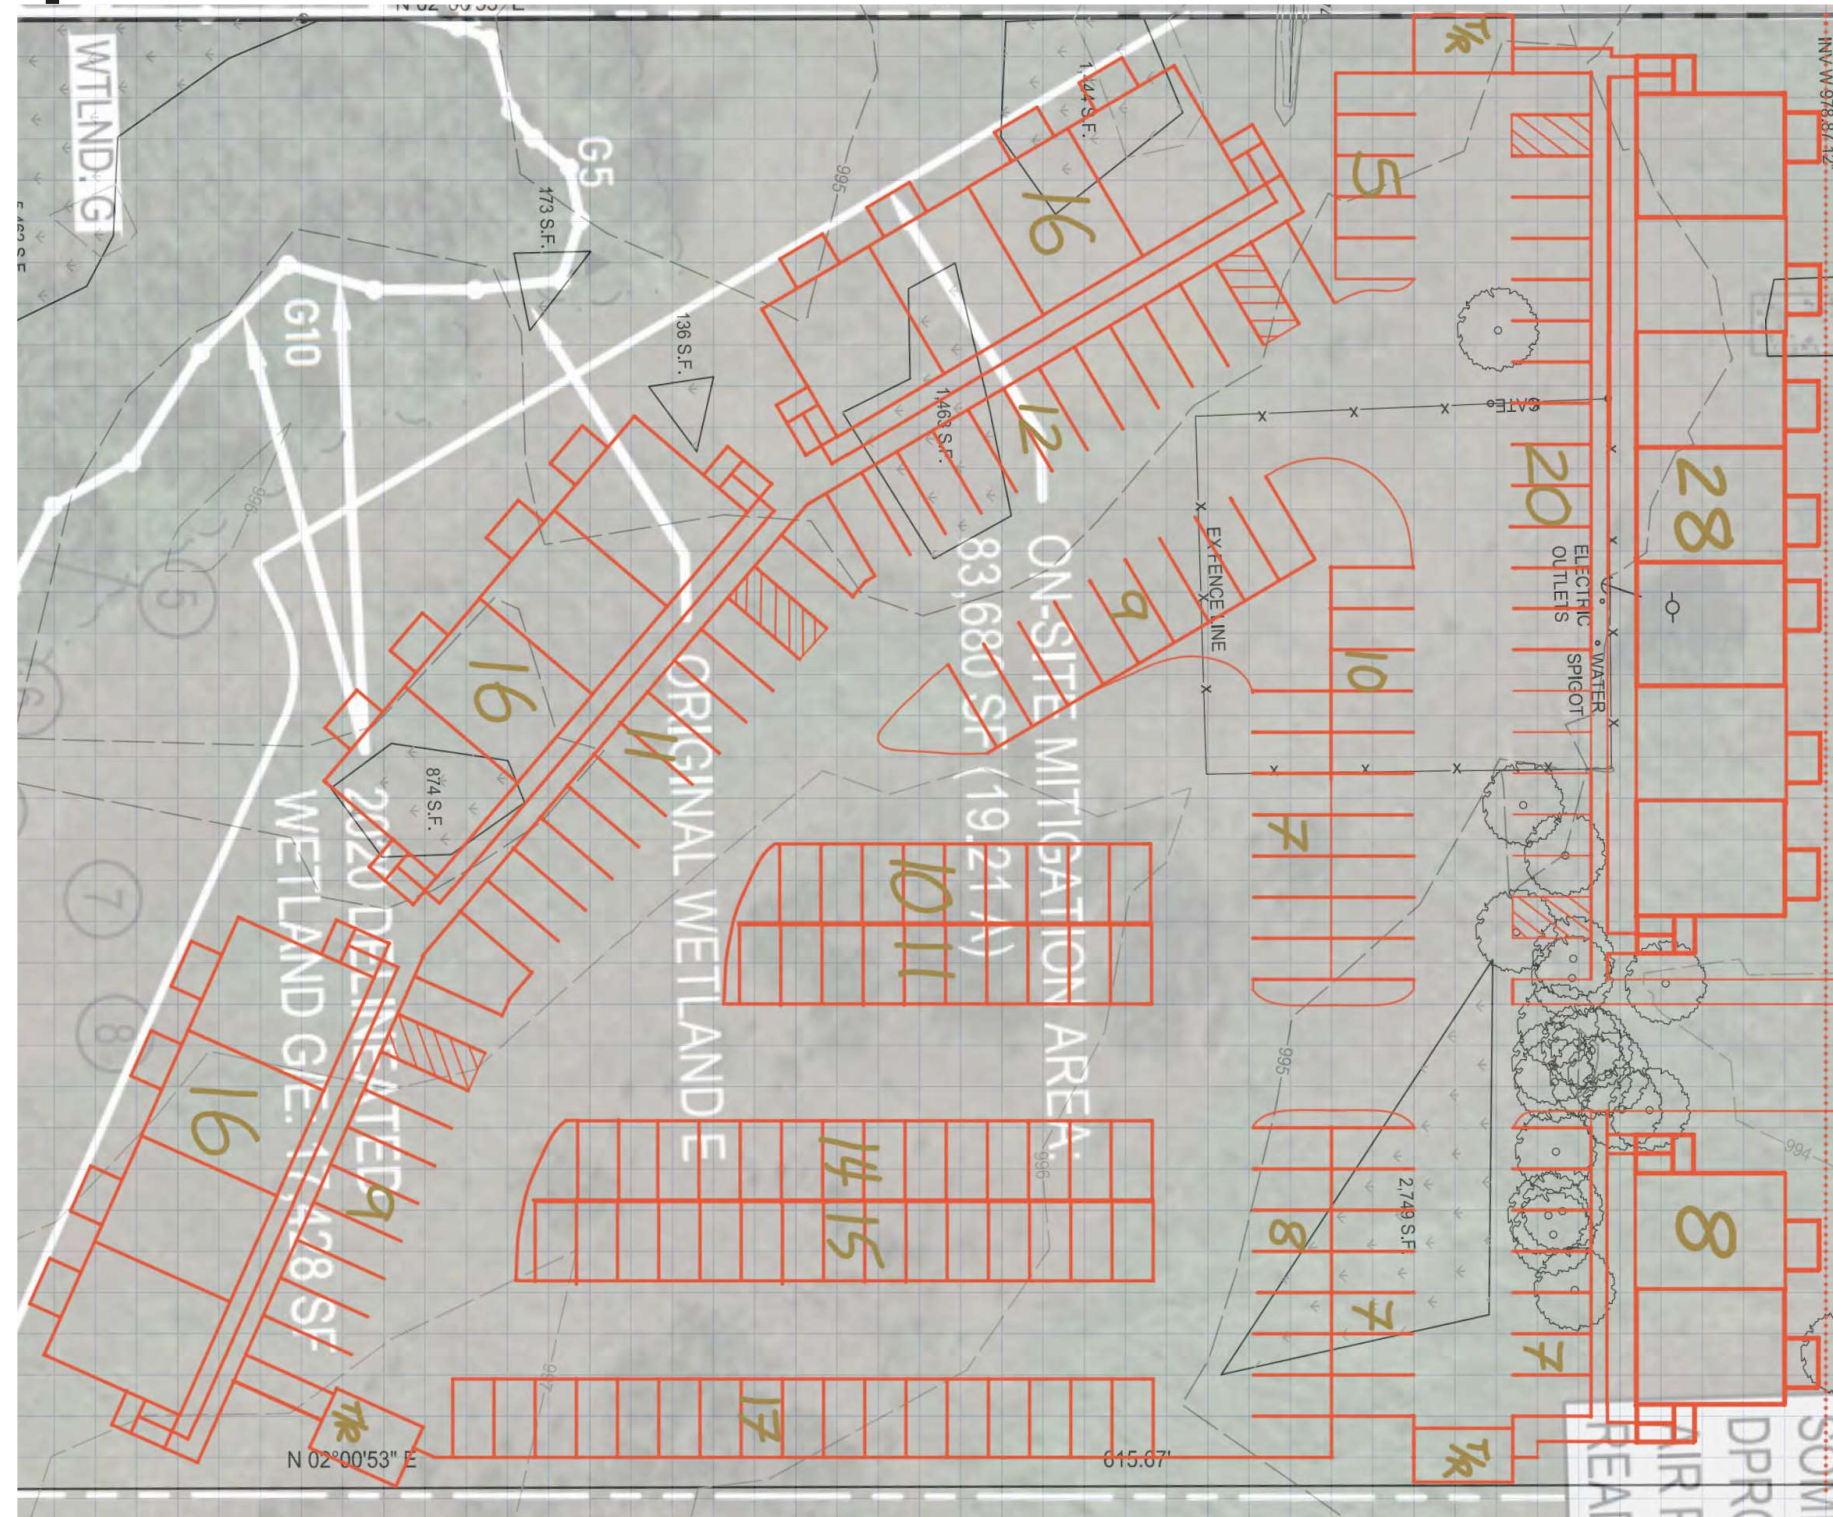

## Overall Site Plan

4 Story - Up to 45' Building Height  
~952sf per Unit  
84 - 2 Bedroom Units  
172 On-Site shared parking

Prelim. Schematic Design  
4-2-23

# 4565 Birch Bay - Lynden Rd. Multi-Family Apartments

## Site Plan

84 - 2 Bedroom Units  
172 On-Site shared parking

Prelim. Schematic Design  
4-2-23