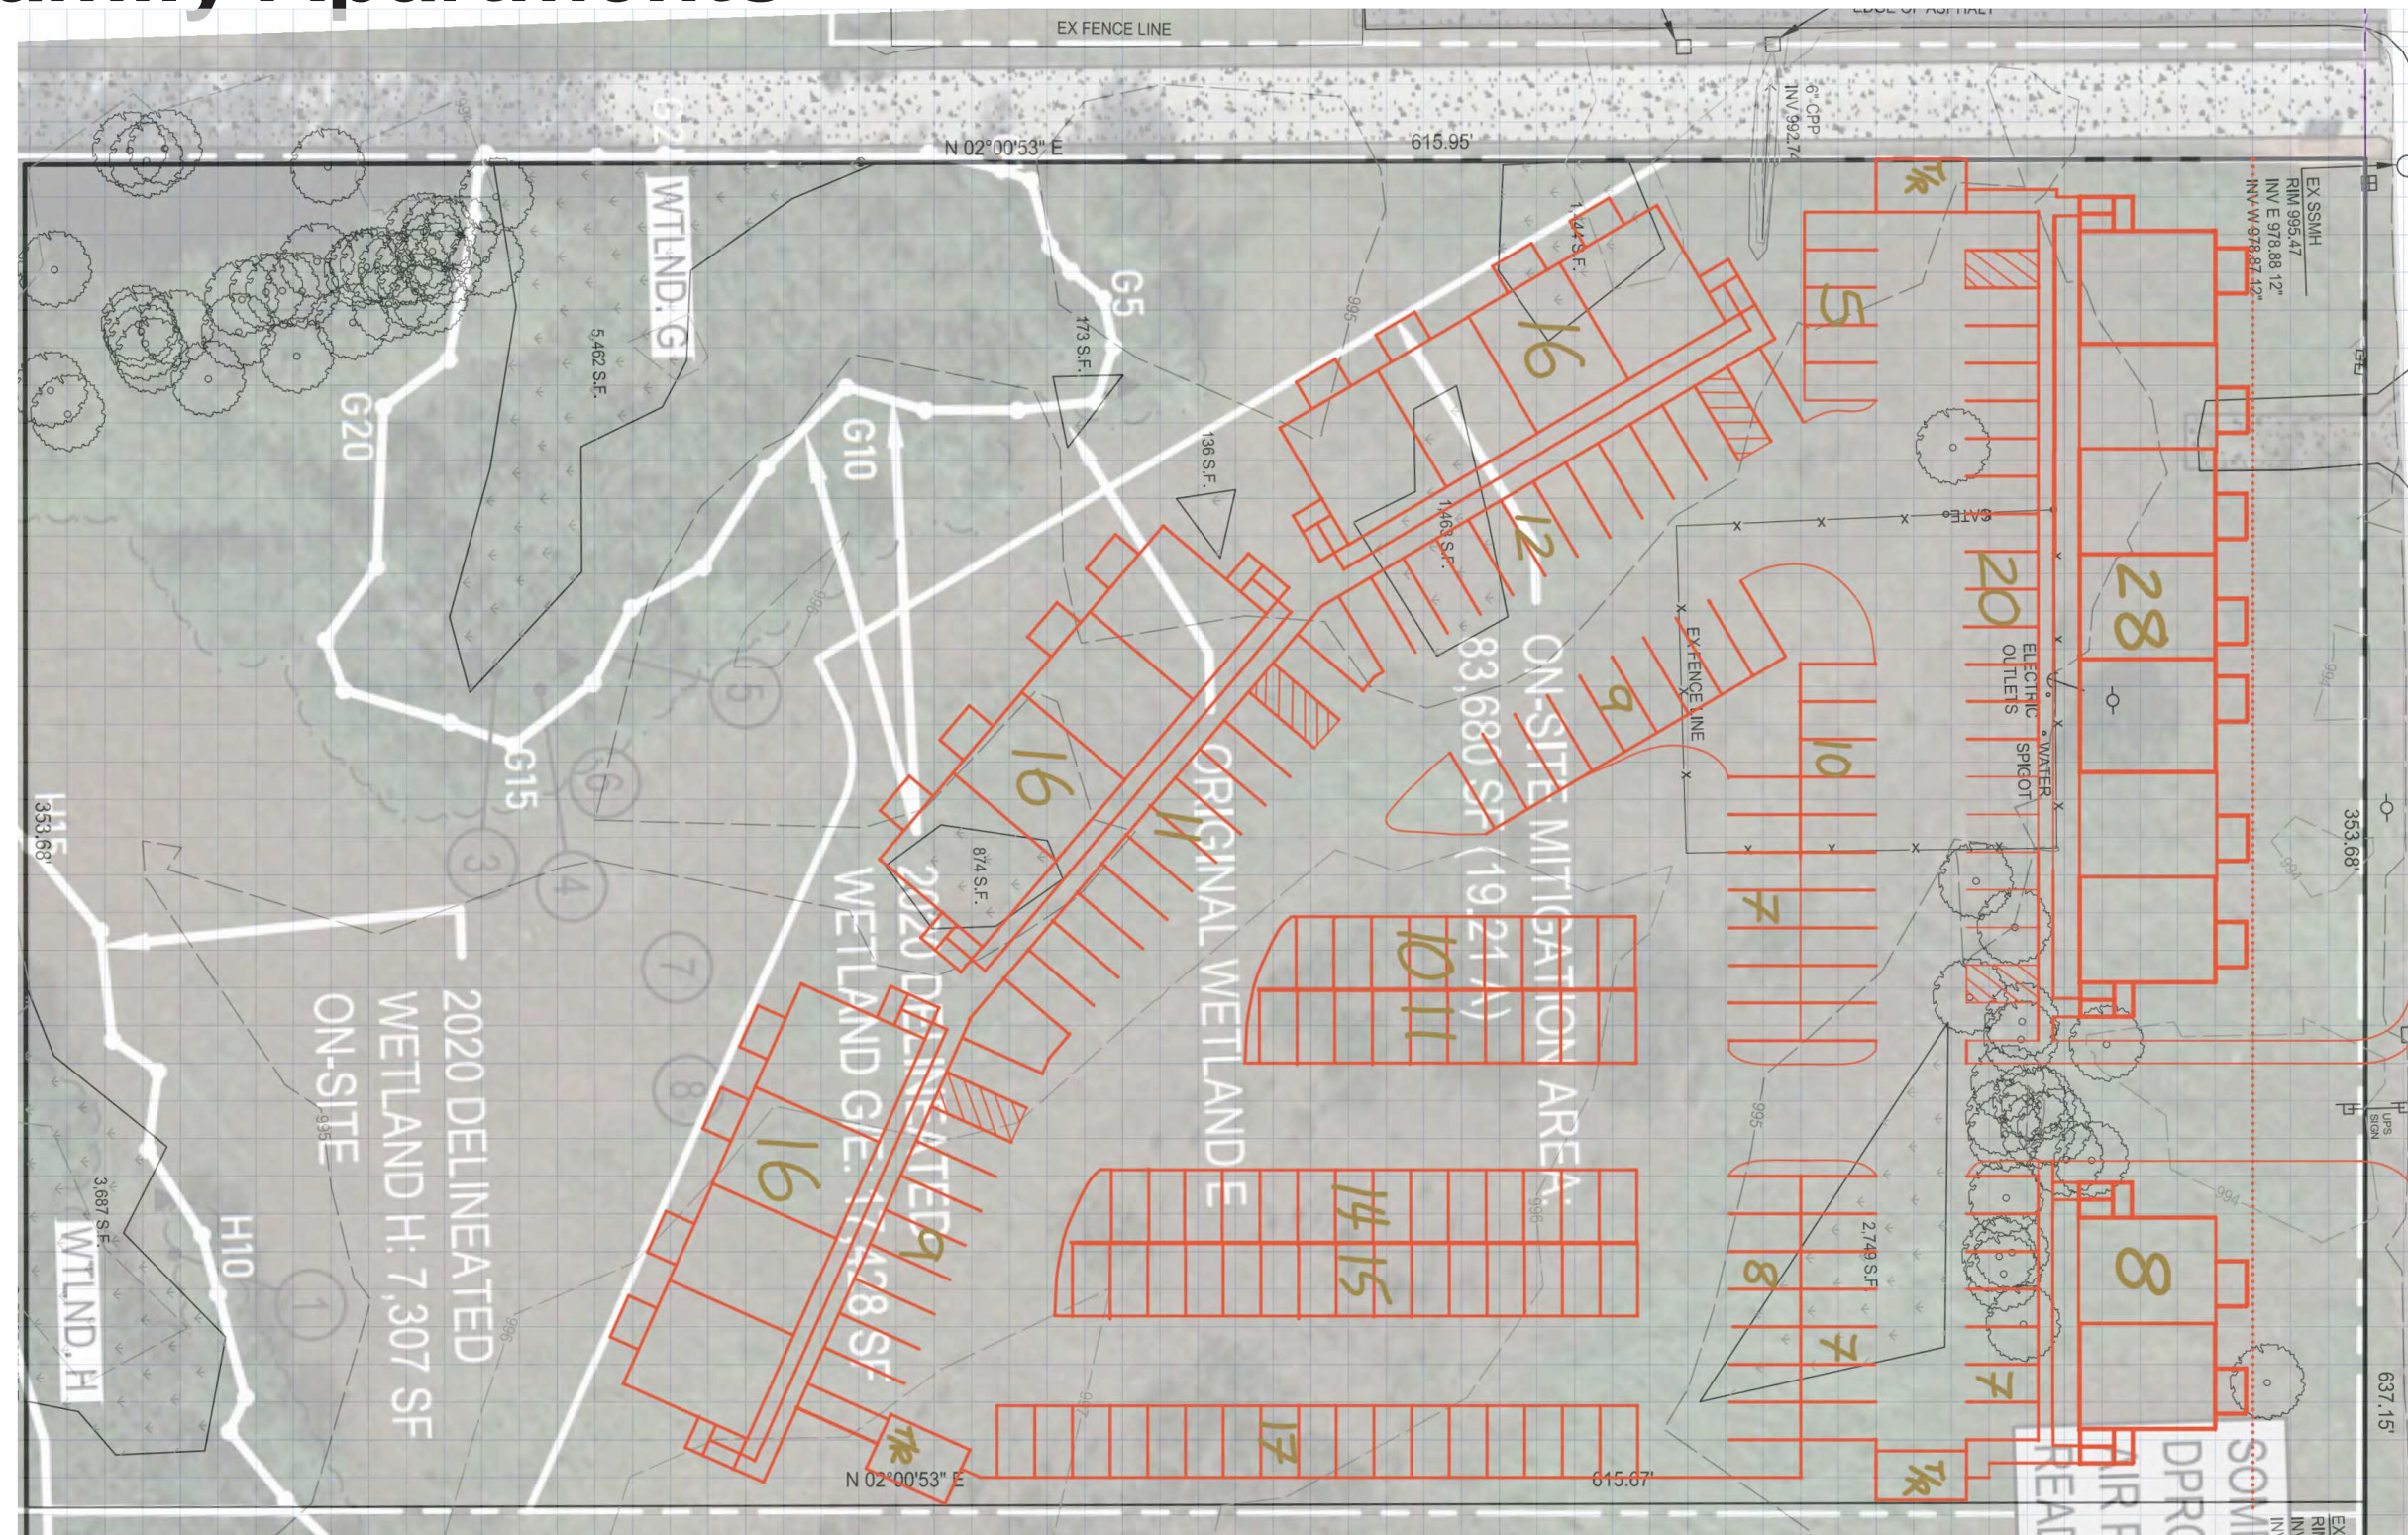

# 4565 Birch Bay - Lynden Rd. Multi-Family Apartments

## Overall Site Plan

4 Story - Up to 45' Building Height  
~952sf per Unit  
84 - 2 Bedroom Units  
172 On-Site shared parking

Prelim. Schematic Design  
4-2-23

## Site Plan

84 - 2 Bedroom Units  
172 On-Site shared parking

Prelim. Schematic Design  
4-2-23