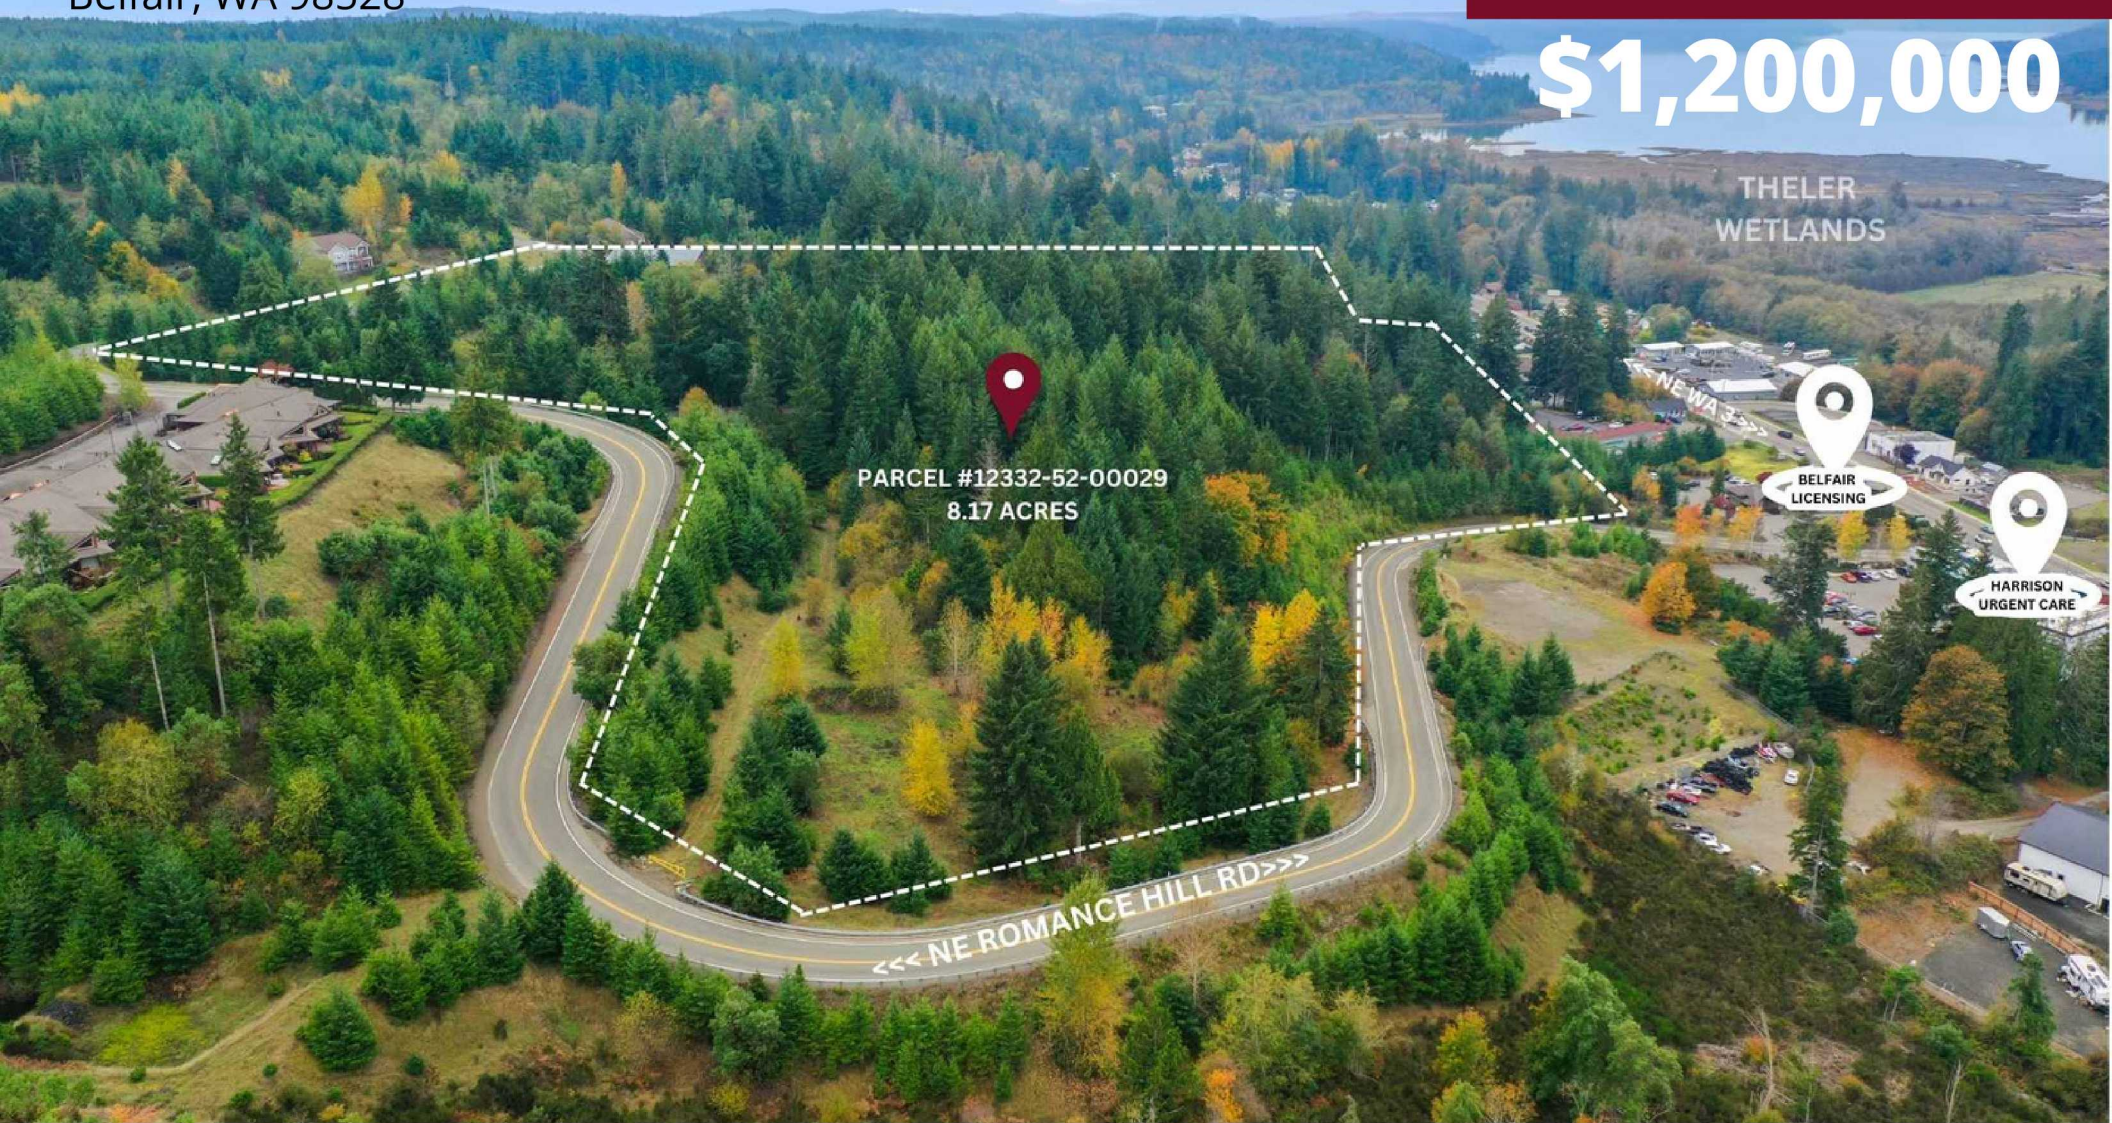

MULTIFAMILY DEVELOPMENT SITE- 80 UNITS 400 NE ROMANCE HILL RD

Belfair, WA 98528

FOR SALE

$1,200,000

CALL FOR AN APPOINTMENT

+360-620-5300

jcmpm.com

jeff@jcmpm.com