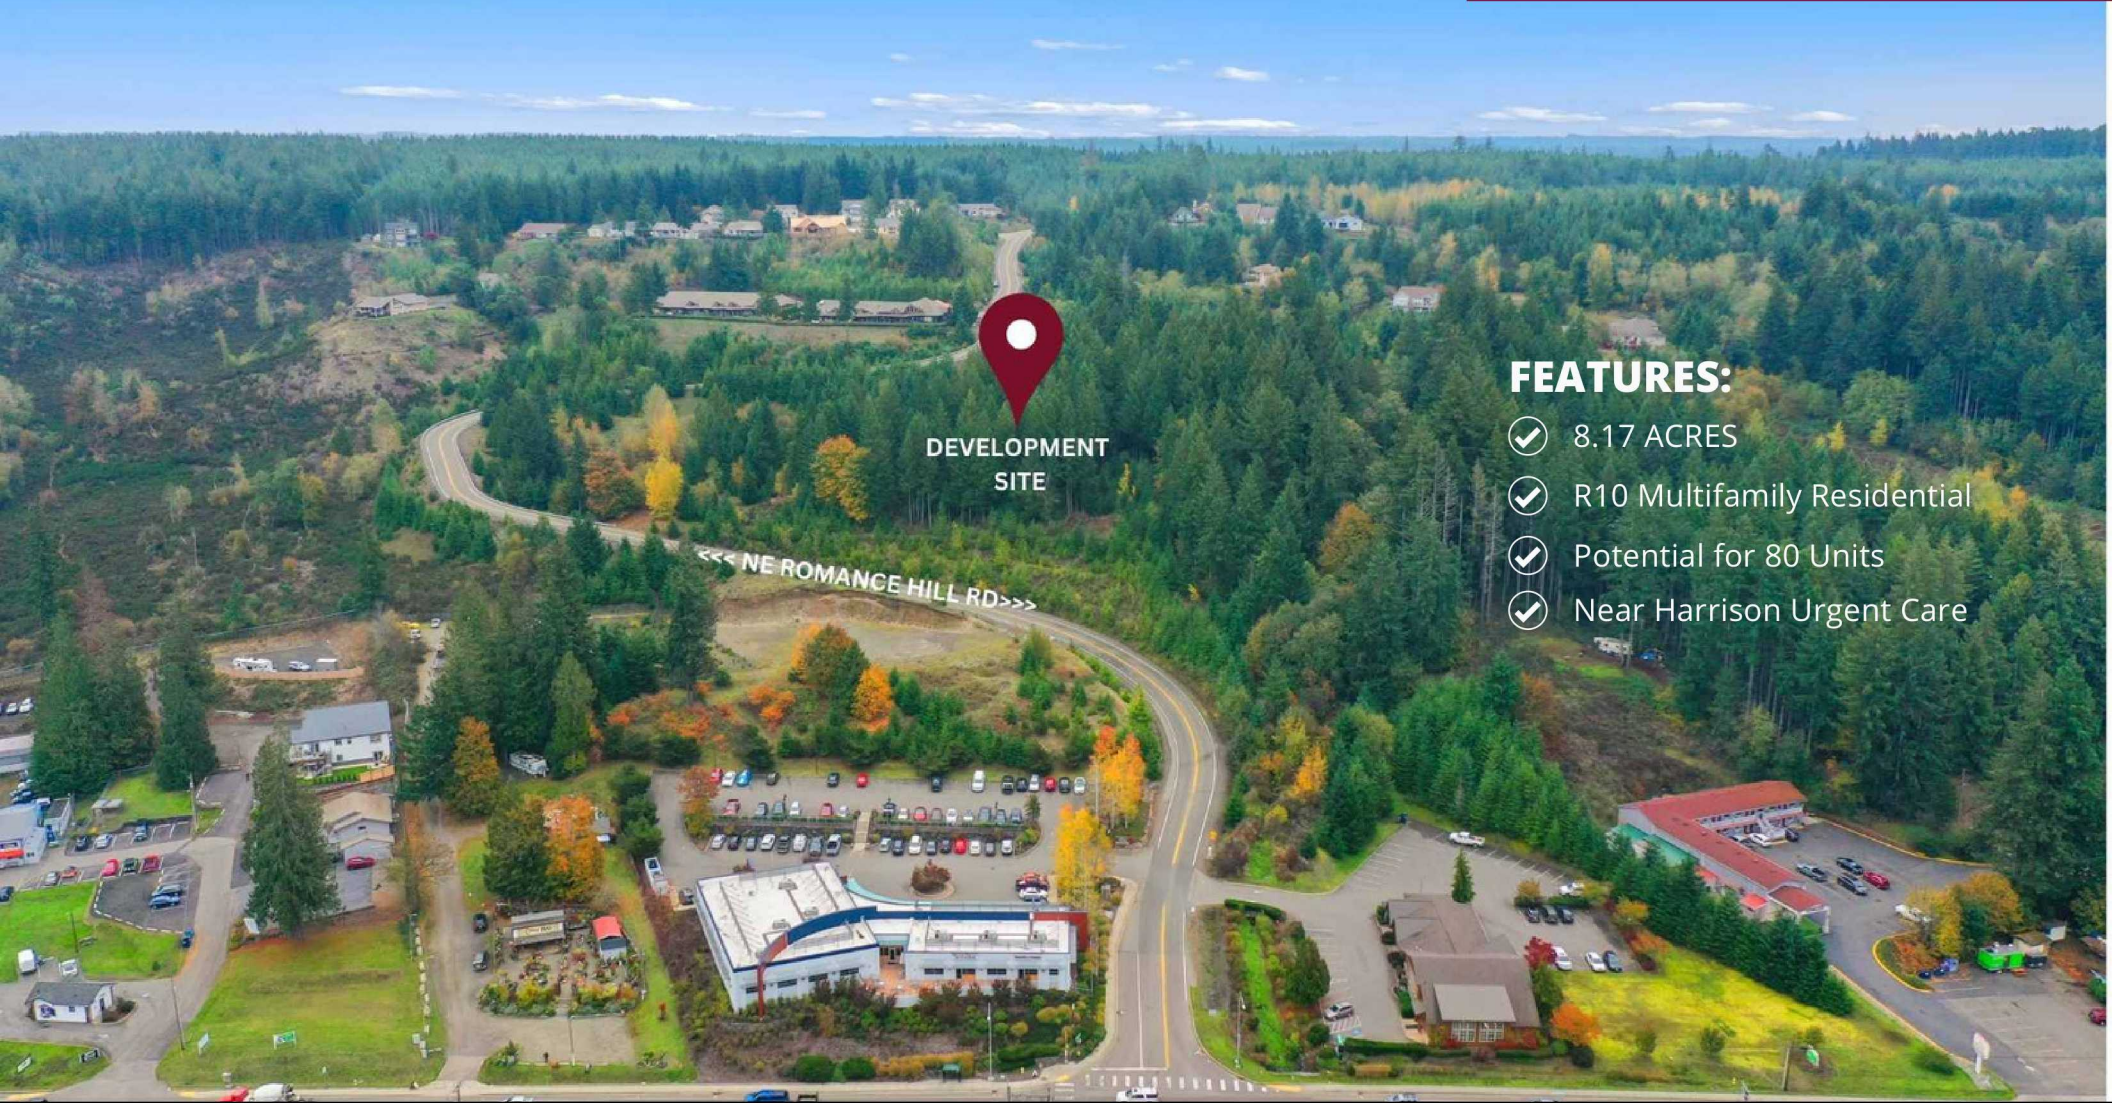

MULTIFAMILY DEVELOPMENT SITE- 80 UNITS 400 NE ROMANCE HILL RD

Belfair, WA 98528

FOR SALE

FEATURES:

- ✓ 8.17 ACRES
- ✓ R10 Multifamily Residential
- ✓ Potential for 80 Units
- ✓ Near Harrison Urgent Care

JCM
SILVERDALE, WA
9351 Bayshore DR NW

CALL FOR AN APPOINTMENT

+360-620-5300

jcmpm.com

jeff@jcmpm.com