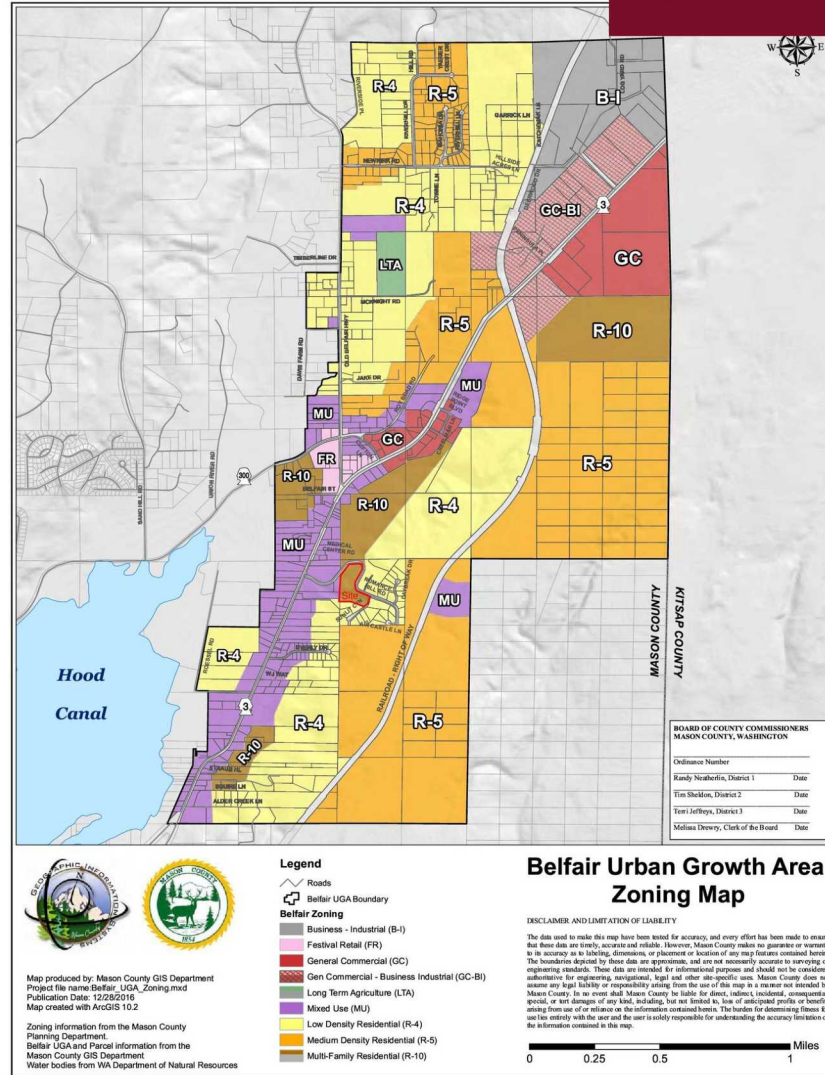

MULTIFAMILY DEVELOPMENT SITE- 80 UNITS 400 NE ROMANCE HILL RD

Belfair, WA 98528

ZONING OVERVIEW

- ✓ R10 Multifamily Residential
- ✓ Potential for 80 Units