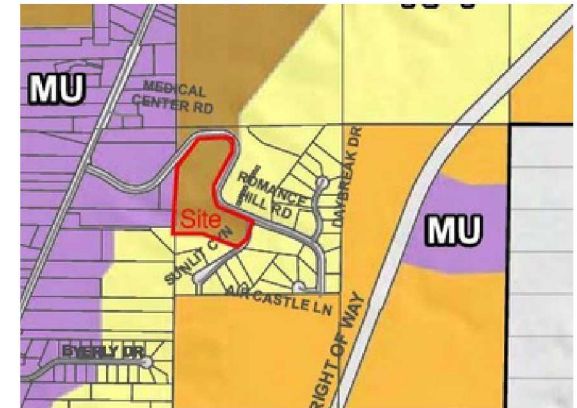

CALL FOR AN APPOINTMENT

+360-620-5300

jcmpm.com

jeff@jcmpm.com