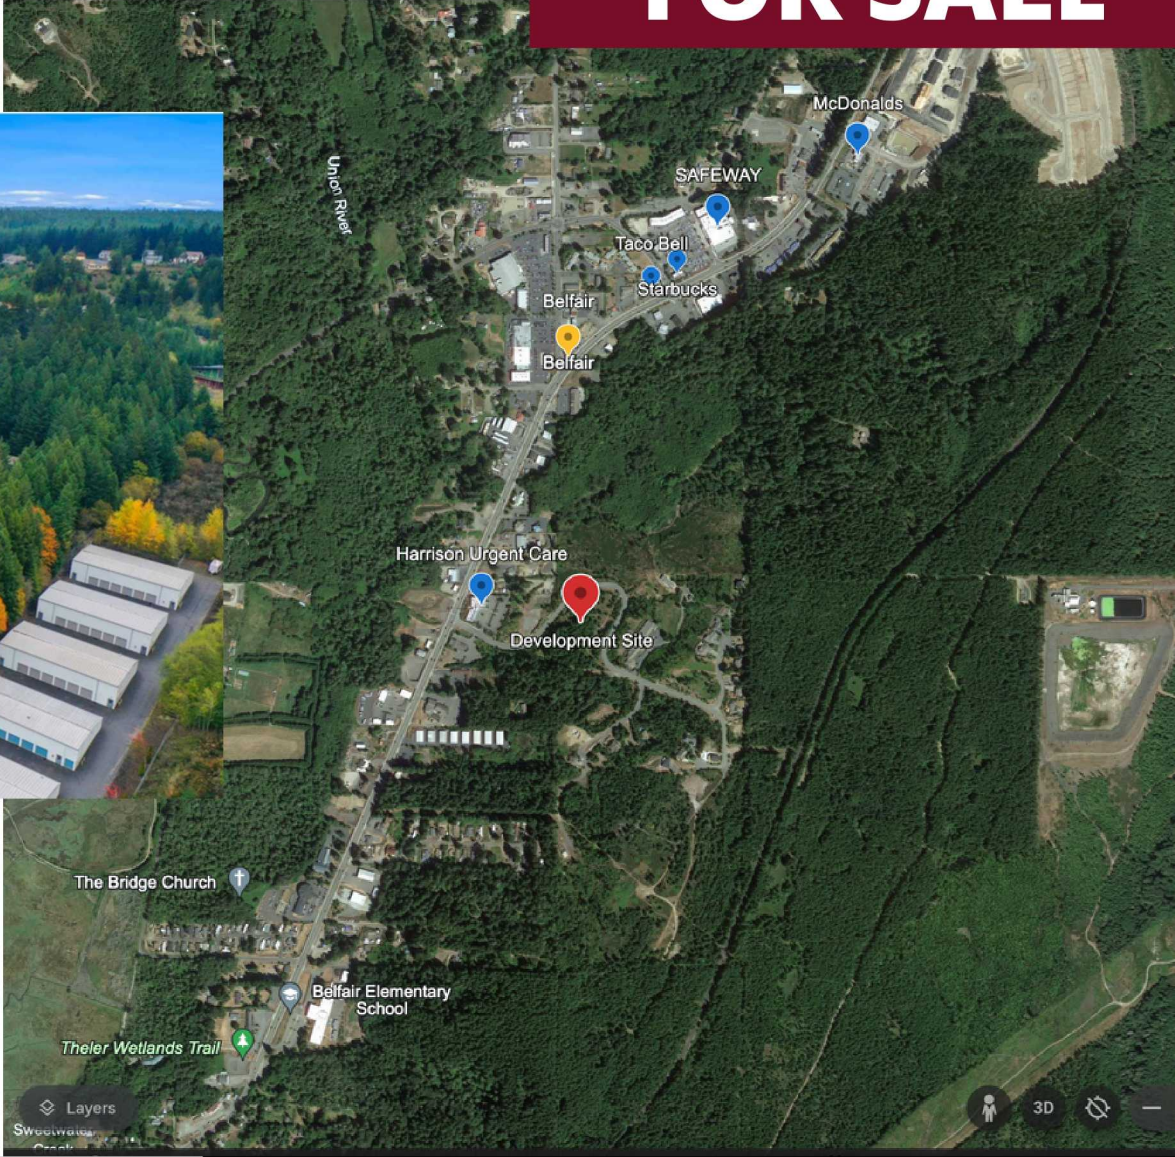

MULTIFAMILY DEVELOPMENT SITE- 80 UNITS 400 NE ROMANCE HILL RD

Belfair, WA 98528

FOR SALE

FEATURES:

- ✓ Located 12 Minutes from SR 16
- ✓ 19,879 ADT SR 16
- ✓ 8,212 ADT NE Clifton Lane

JCM
SILVERDALE, WA
9351 Bayshore DR NW

CALL FOR AN APPOINTMENT

+360-620-5300

jcmpm.com

jeff@jcmpm.com