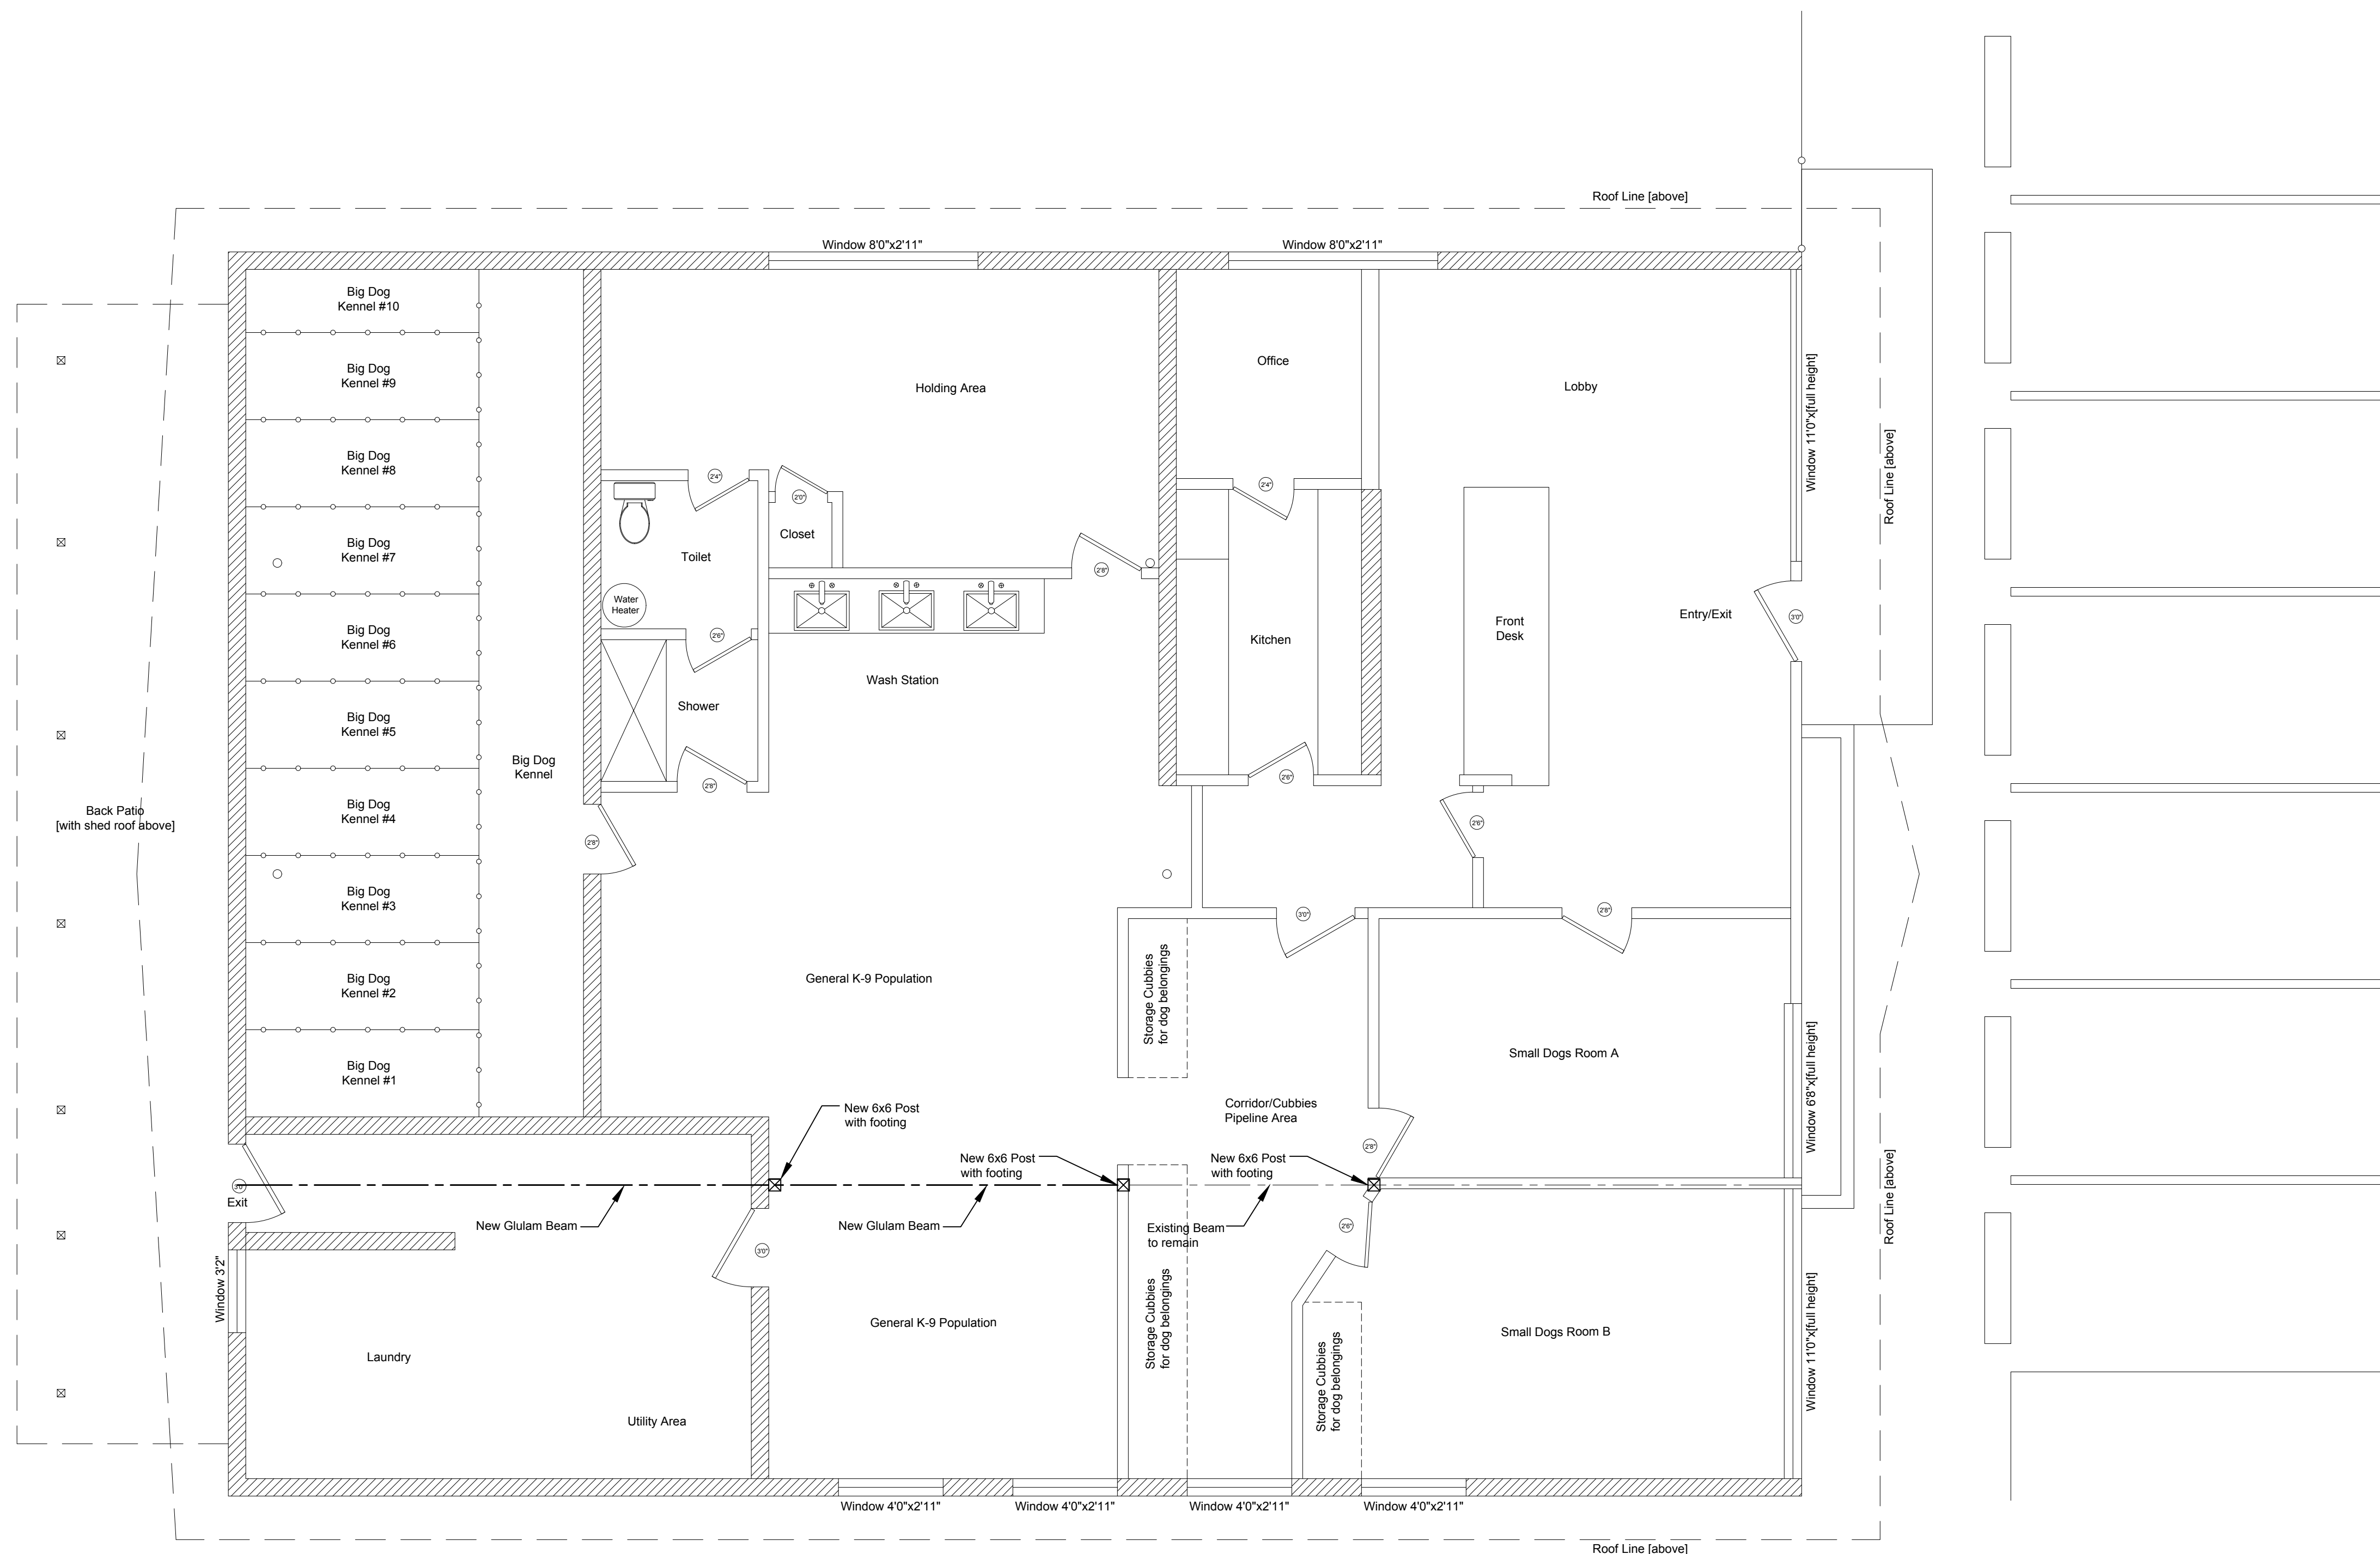

REVISIONS:

NO.	DATE	DESCRIPTION

DATE: 8/7/2023

SCALE: As Shown

JOB #: 23-2023

DWN: CHK:

SHEET TITLE:

EXISTING FLOOR PLAN

SHEET:

A102

1 EXISTING FLOOR PLAN
A102 SCALE: 1/4"=1'