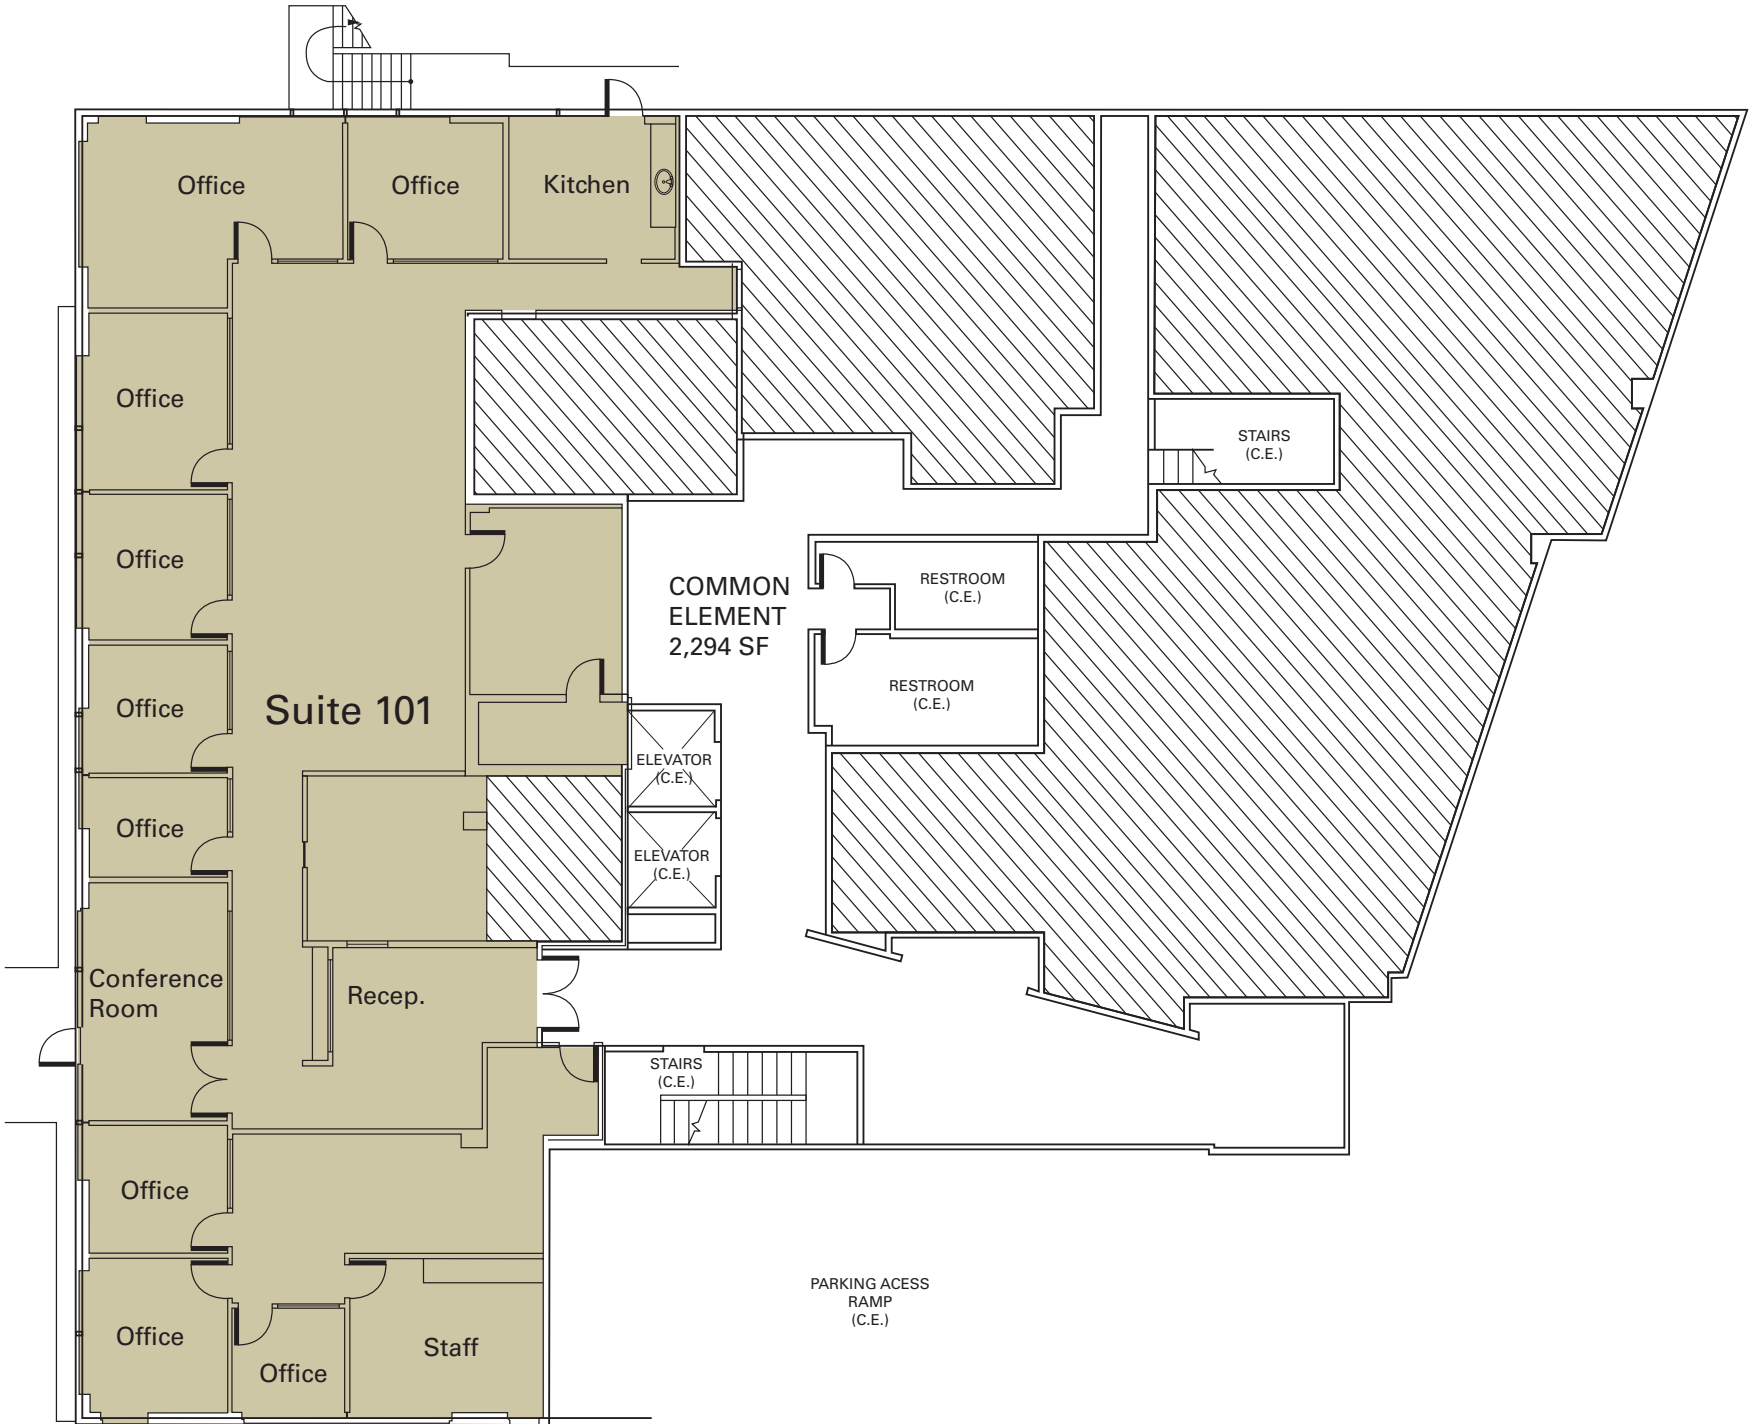

11415 SLATER AVE NE

the
Slater
Kirkland

OWNER/USER OPPORTUNITY

ASKING PRICE
\$2,900,000

SQUARE FOOTAGE
4,671 SF

UNDERGROUND SECURED PARKING
12 RESERVED/COVERED STALLS

NINE PRIVATE OFFICES/EXAM ROOMS

CONFERENCE ROOM

OPEN WORK AREA

KITCHEN/BREAK ROOM

SERVER/STORAGE ROOM

FLOOR PLANS

AMENITY MAP

EAT + DRINKS

- Shari's Cafe and Pies
- Visible Coffee Roasters
- Shawarmaniac Mediterranean Grill
- Eastside Hookah
- Jack in the Box
- Taco Bell
- Nick's Grill
- Kami Teriyaki
- Countryside Donut House
- Jasmine Kitchen
- Subway
- The Turmeric Kitchen
- Aceituno's Mexican Food Kirkland
- Kirkland rumi restaurant (Persian cuisine)
- Aria Food & Bakery
- Kabab House
- Herói do Churrasco - Hero's BBQ
- I Love Teriyaki
- Fang's Noodle House
- Noon Cafe
- Fumie's Gold
- Starbucks
- Spicy Talk Bistro Chinese Szechuan Food
- The Box & Burgers Eatery
- Jimmy John's
- Jimmy John's
- Chick-fil-A
- Ken Zaburo
- Cafe Veloce
- MOD Pizza
- Silverlake Ramen
- Joe's Burgers
- Stack 571 Burger and Whiskey Bar - Kirkland
- Salt & Straw
- Dont Yell At Me
- Due' Cucina Italiana - Totem Lake
- Panda Express
- Five Guys
- Olive Garden Italian Restaurant
- Azteca Mexican Restaurants
- Wendy's
- Mediterranean Kitchen
- Papa Murphy's | Take 'N' Bake Pizza
- Starbucks
- Izumi
- Biryani Express
- Little Grandma's Kitchen
- Starbucks
- SUPER GYROS
- El Burrito Mojado
- Taco Time NW
- McDonald's
- DIY Tea Lab - Kirkland (Totem Lake)