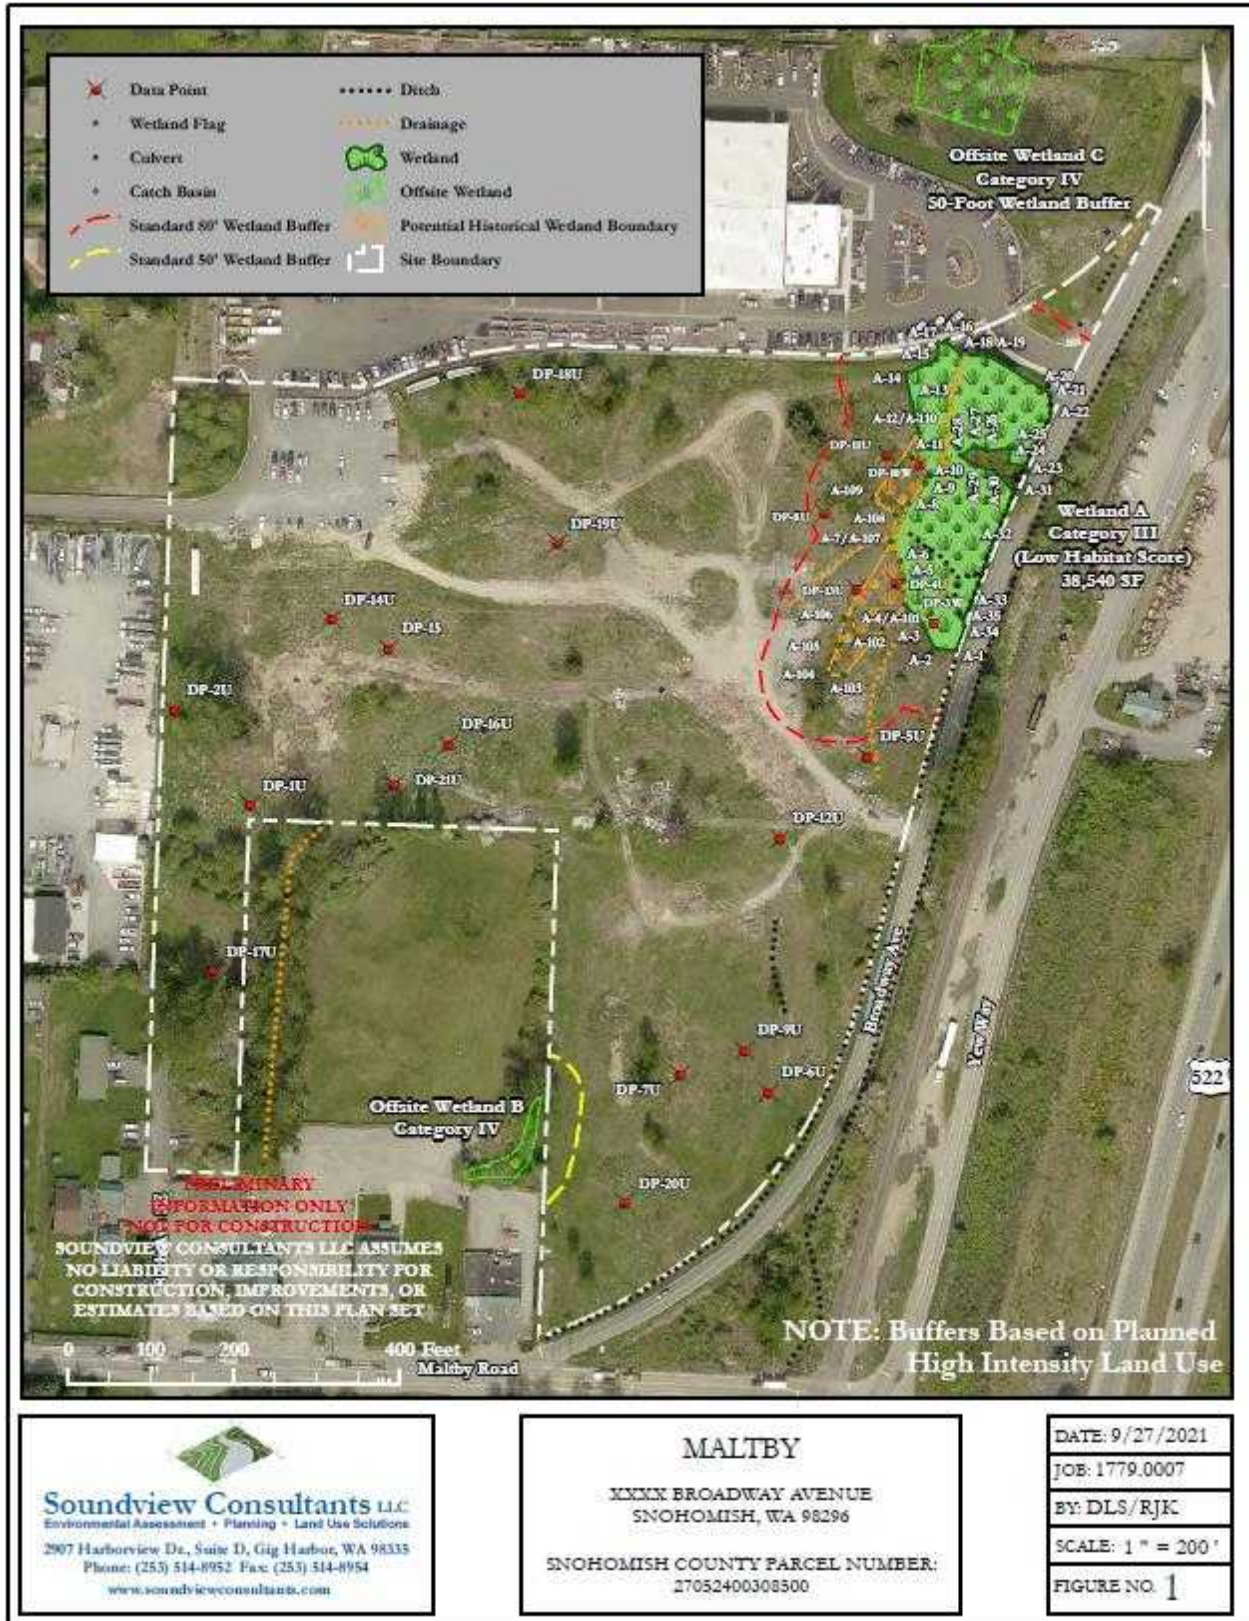

Site Map

Soundview Consultants LLC
Environmental Assessment • Planning • Land Use Solutions
2907 Harborview Dr., Suite D, Gig Harbor, WA 98335
Phone: (253) 514-8952 Fax: (253) 514-8954
www.soundviewconsultants.com

MALBY
XXXX BROADWAY AVENUE
SNOHOMISH, WA 98296
SNOHOMISH COUNTY PARCEL NUMBER:
27052400308500

DATE: 9/27/2021
JOB: 1779.0007
BY: DLS/RJK
SCALE: 1" = 200'
FIGURE NO. 1