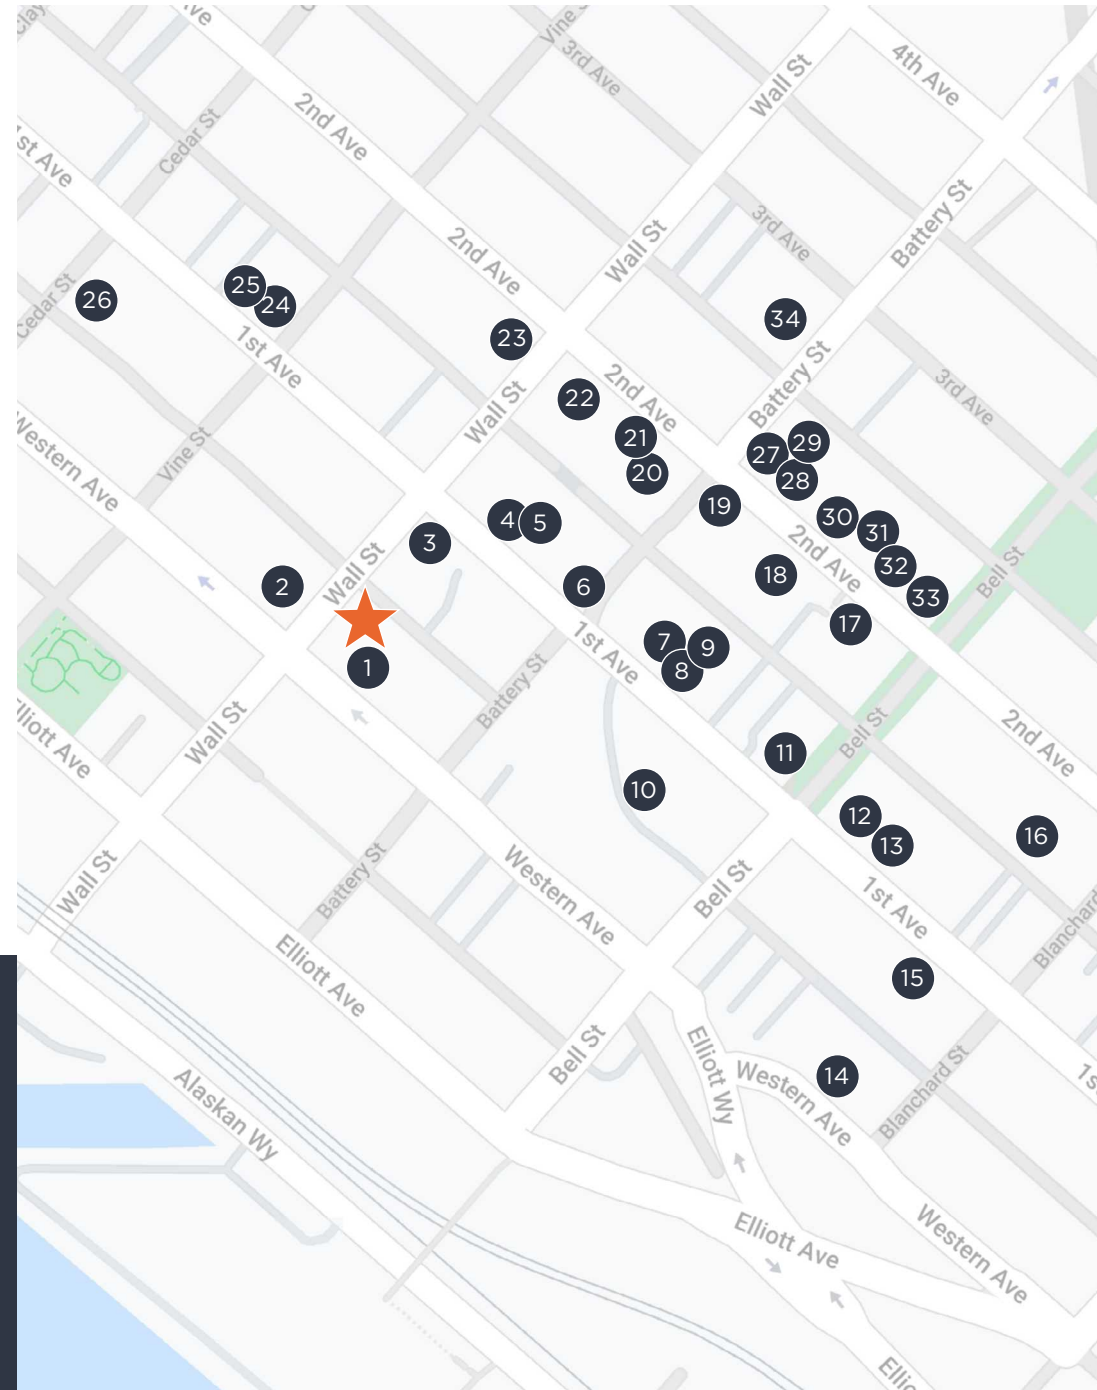

Ground Floor

7,790 SF | Available Now

Second Floor

5,300 SF | Available Now

Amenities

Food & Drink

- | | |
|----------------------------------|-------------------------------------|
| 1. Bang Bang Cafe | 18. Bangrak Market |
| 2. Site 17 Grocery | 19. Buckley's in Belltown |
| 3. Cyclops | 20. Shiro's Sushi |
| 4. Belltown Pizza | 21. La Vita E Bella |
| 5. Macrina Bakery & Cafe | 22. Karaage Setsuna |
| 6. Imperial kitchen and bar | 23. Navy Strength |
| 7. Limoncello Belltown | 24. Black Bottle Gastrotavern |
| 8. Vindicktive Bar and Wings | 25. Some Random Bar |
| 9. Screwdriver Bar | 26. Seattle Social Bar & Cafe |
| 10. The Grill From Ipanema | 27. Marrakesh Moroccan Restaurant |
| 11. Al Basha Mediterranean Grill | 28. Rob Roy |
| 12. Roquette | 29. ChiHo Bistro |
| 13. Umi Sake House | 30. The Rendezvous |
| 14. El Gaucho | 31. Cotto Belltown |
| 15. Ohana Belltown | 32. ROCCO'S |
| 16. La Fontana Siciliana | 33. Hatch Cantina |
| 17. Wasabi Sushi & Izakaya | 34. Shinya Shokudo |