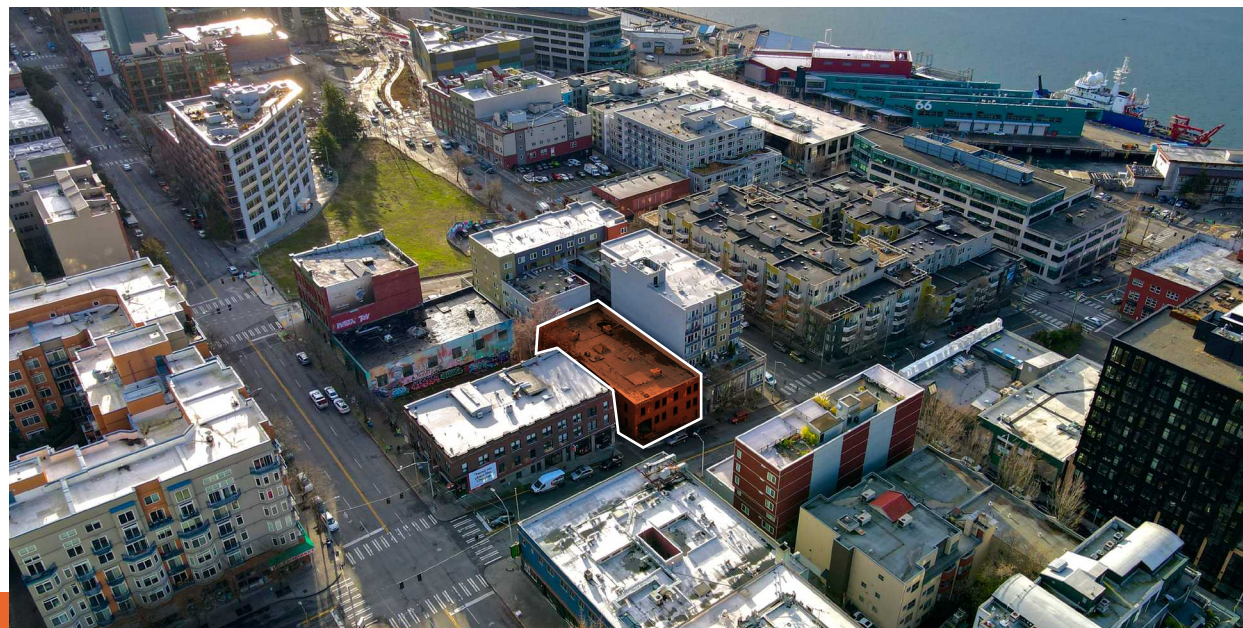

Property Details

Owner/User Building For Sale or Lease

Name	87 Wall St
Address	87 Wall St
Zoning	DMR/C95/75
Built	1912
Net Rentable SF	14,130 SF
Lot Size	7,405 SF
Basement RSF	1,040 SF
Ground Floor RSF	7,790 SF
Second Floor RSF	5,300 SF