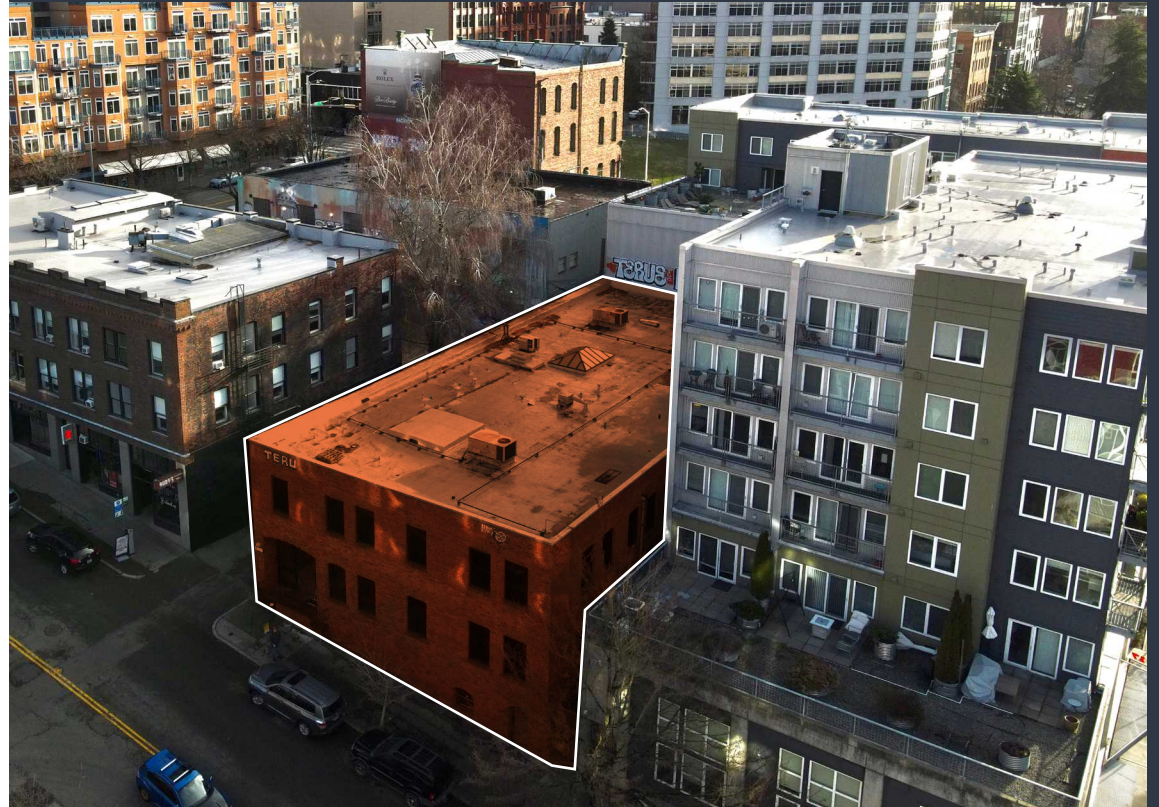

87

WALL STREET

87 Wall Street, Seattle, WA 98121

**FOR SALE
OR LEASE**

Owner/User, Investor or
Development Opportunity

87

NEWMARK

Building Condition

- Floors brought back to warm shell condition with new improvements
- Upgraded bathrooms, mechanical systems, windows and lighting
- Ideal layout for 1 or 2 floor building user
- Rare owner/user opportunity in city core
- Lower level ideal for bike, storage and showers

Property Details

Owner/User Building For Sale or Lease

Name	87 Wall St
Address	87 Wall St
Zoning	DMR/C95/75
Built	1912
Net Rentable SF	14,130 SF
Lot Size	7,405 SF
Basement RSF	1,040 SF
Ground Floor RSF	7,790 SF
Second Floor RSF	5,300 SF