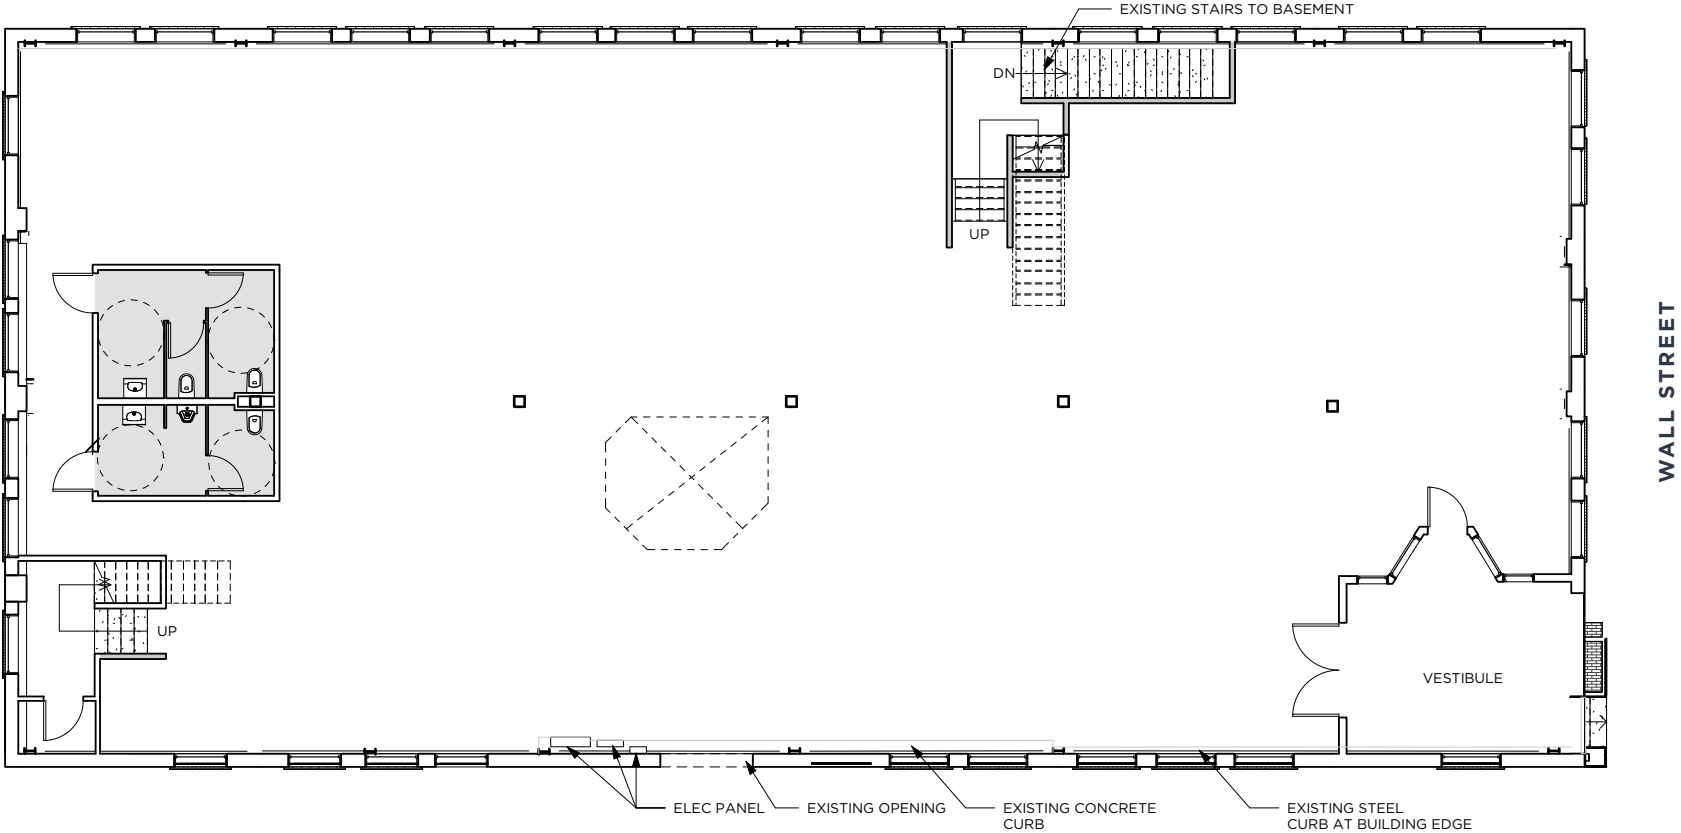

- Floors brought back to warm shell condition with new improvements
- Upgraded bathrooms, mechanical systems, windows and lighting
- Ideal layout for 1 or 2 floor building user
- Rare owner/user opportunity in city core
- Lower level ideal for bike, storage and showers

Property Details

Owner/User Building For Sale or Lease

Name	87 Wall St
Address	87 Wall St
Zoning	DMR/C95/75
Built	1912
Net Rentable SF	14,130 SF
Lot Size	7,405 SF
Basement RSF	1,040 SF
Ground Floor RSF	7,790 SF
Second Floor RSF	5,300 SF

Ground Floor

7,790 SF | Available Now

Second Floor

5,300 SF | Available Now

Amenities

Food & Drink

- | | |
|----------------------------------|-------------------------------------|
| 1. Bang Bang Cafe | 18. Bangrak Market |
| 2. Site 17 Grocery | 19. Buckley's in Belltown |
| 3. Cyclops | 20. Shiro's Sushi |
| 4. Belltown Pizza | 21. La Vita E Bella |
| 5. Macrina Bakery & Cafe | 22. Karaage Setsuna |
| 6. Imperial kitchen and bar | 23. Navy Strength |
| 7. Limoncello Belltown | 24. Black Bottle Gastrotavern |
| 8. Vindicktive Bar and Wings | 25. Some Random Bar |
| 9. Screwdriver Bar | 26. Seattle Social Bar & Cafe |
| 10. The Grill From Ipanema | 27. Marrakesh Moroccan Restaurant |
| 11. Al Basha Mediterranean Grill | 28. Rob Roy |
| 12. Roquette | 29. ChiHo Bistro |
| 13. Umi Sake House | 30. The Rendezvous |
| 14. El Gaucho | 31. Cotto Belltown |
| 15. Ohana Belltown | 32. ROCCO'S |
| 16. La Fontana Siciliana | 33. Hatch Cantina |
| 17. Wasabi Sushi & Izakaya | 34. Shinya Shokudo |