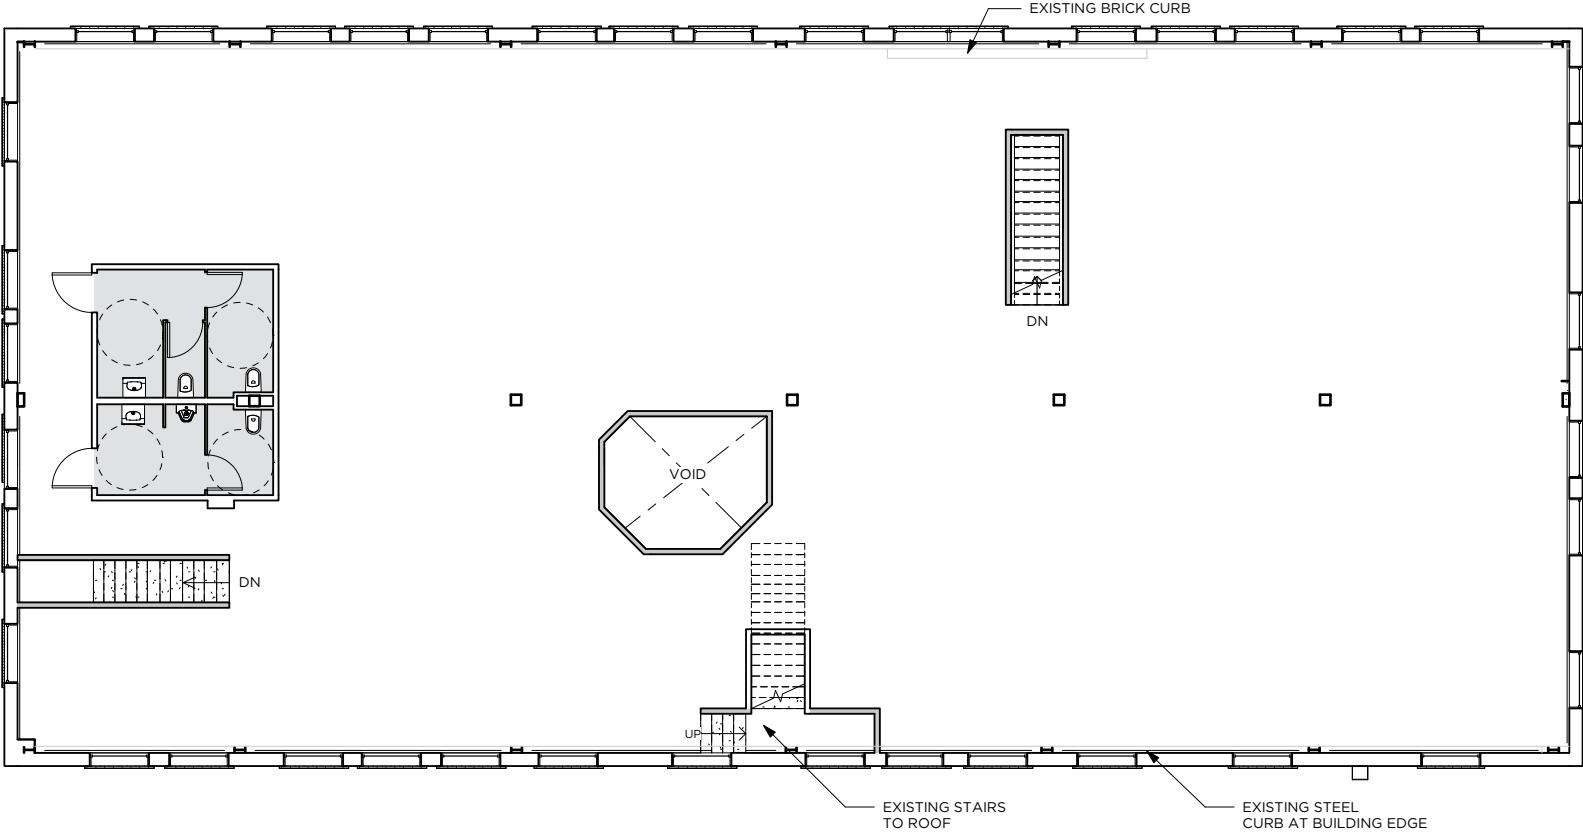

Second Floor

5,300 SF | Available Now