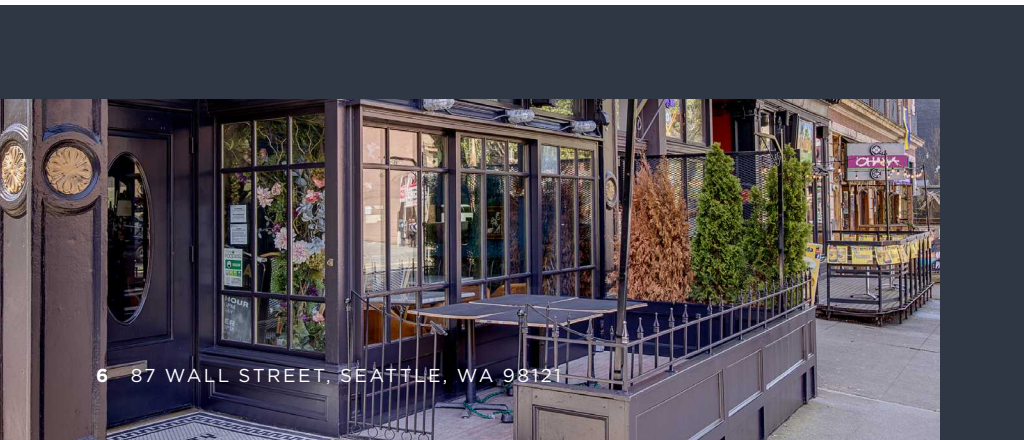

Ground Floor

7,790 SF | Available Now

Second Floor

5,300 SF | Available Now

Amenities

Food & Drink

- | | |
|----------------------------------|-------------------------------------|
| 1. Bang Bang Cafe | 18. Bangrak Market |
| 2. Site 17 Grocery | 19. Buckley's in Belltown |
| 3. Cyclops | 20. Shiro's Sushi |
| 4. Belltown Pizza | 21. La Vita E Bella |
| 5. Macrina Bakery & Cafe | 22. Karaage Setsuna |
| 6. Imperial kitchen and bar | 23. Navy Strength |
| 7. Limoncello Belltown | 24. Black Bottle Gastrotavern |
| 8. Vindicktive Bar and Wings | 25. Some Random Bar |
| 9. Screwdriver Bar | 26. Seattle Social Bar & Cafe |
| 10. The Grill From Ipanema | 27. Marrakesh Moroccan Restaurant |
| 11. Al Basha Mediterranean Grill | 28. Rob Roy |
| 12. Roquette | 29. ChiHo Bistro |
| 13. Umi Sake House | 30. The Rendezvous |
| 14. El Gaucho | 31. Cotto Belltown |
| 15. Ohana Belltown | 32. ROCCO'S |
| 16. La Fontana Siciliana | 33. Hatch Cantina |
| 17. Wasabi Sushi & Izakaya | 34. Shinya Shokudo |