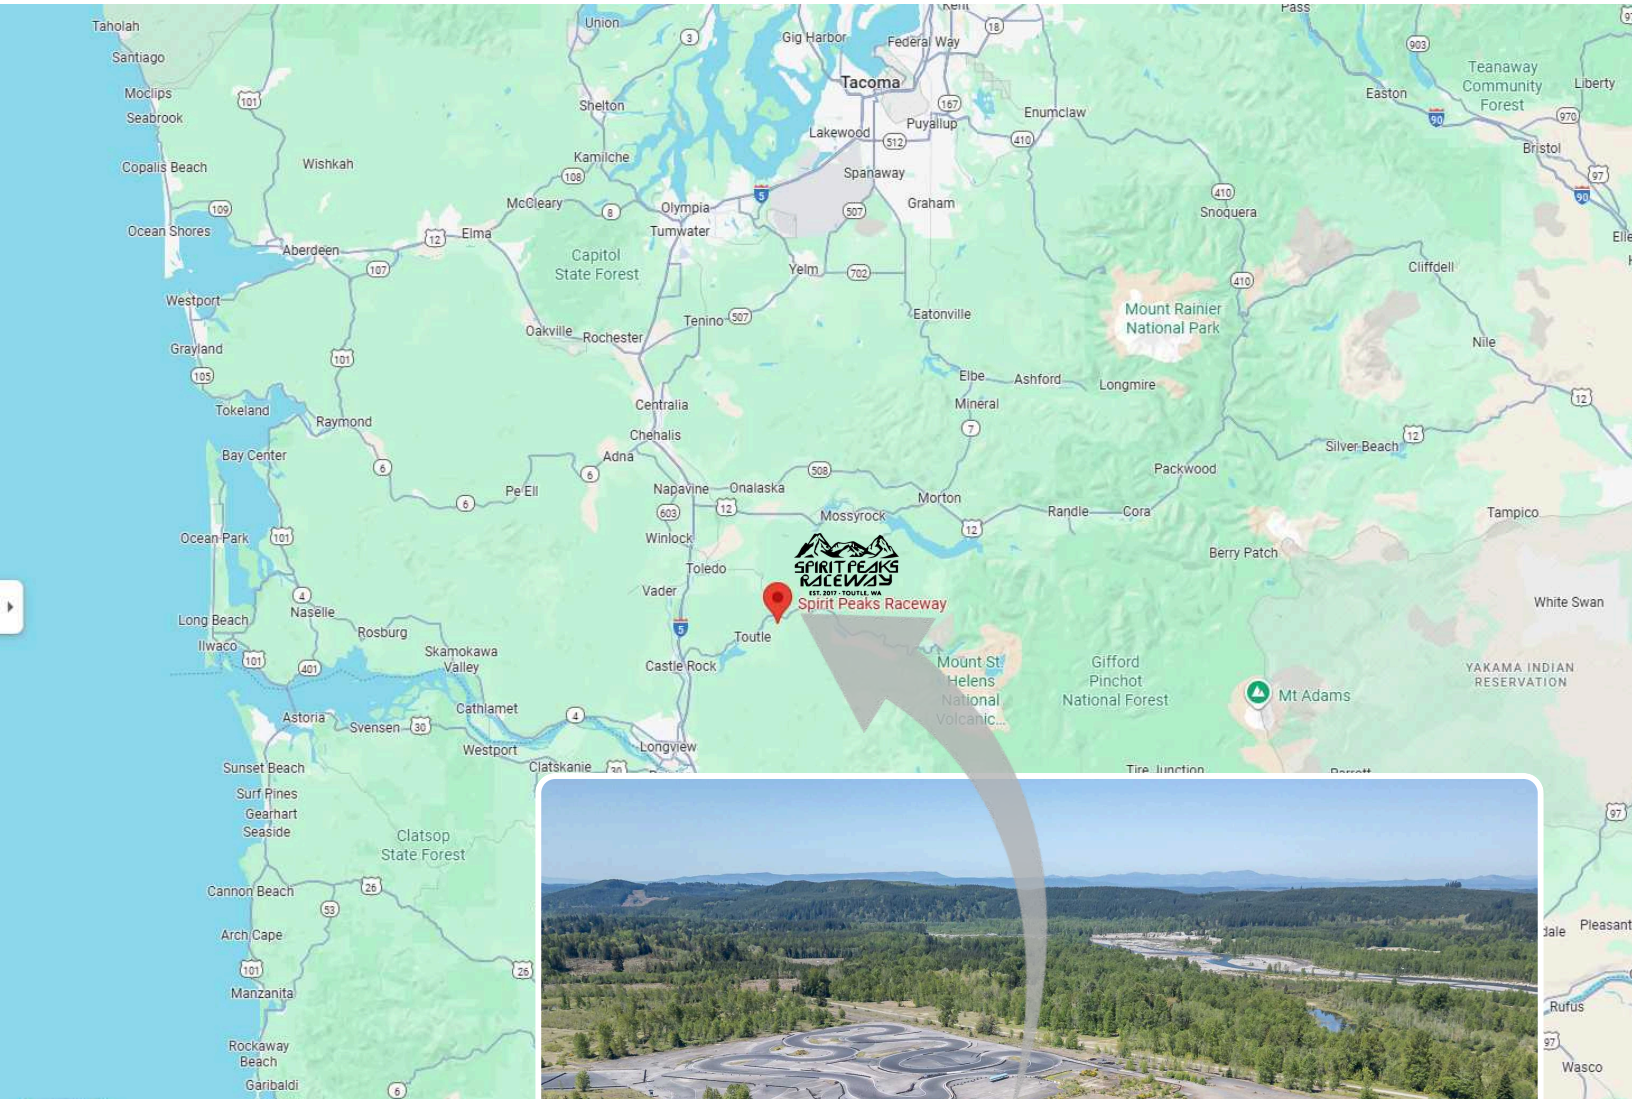

Spirit Peaks Raceway & Land for Sale

Rare investment in a fully functional motorsport facility

2400 S Toutle Rd, Toutle, WA 98649

Local Map

The information supplied herein is from sources we deem reliable. It is provided without any representation, warranty or guarantee, expressed or implied, as to its accuracy. Prospective Buyer or Tenant should conduct an independent investigation and verification of all matters deemed to be material, including, but not limited to, statements of income and expenses. CONSULT YOUR ATTORNEY, ACCOUNTANT OR OTHER PROFESSIONAL ADVISOR.