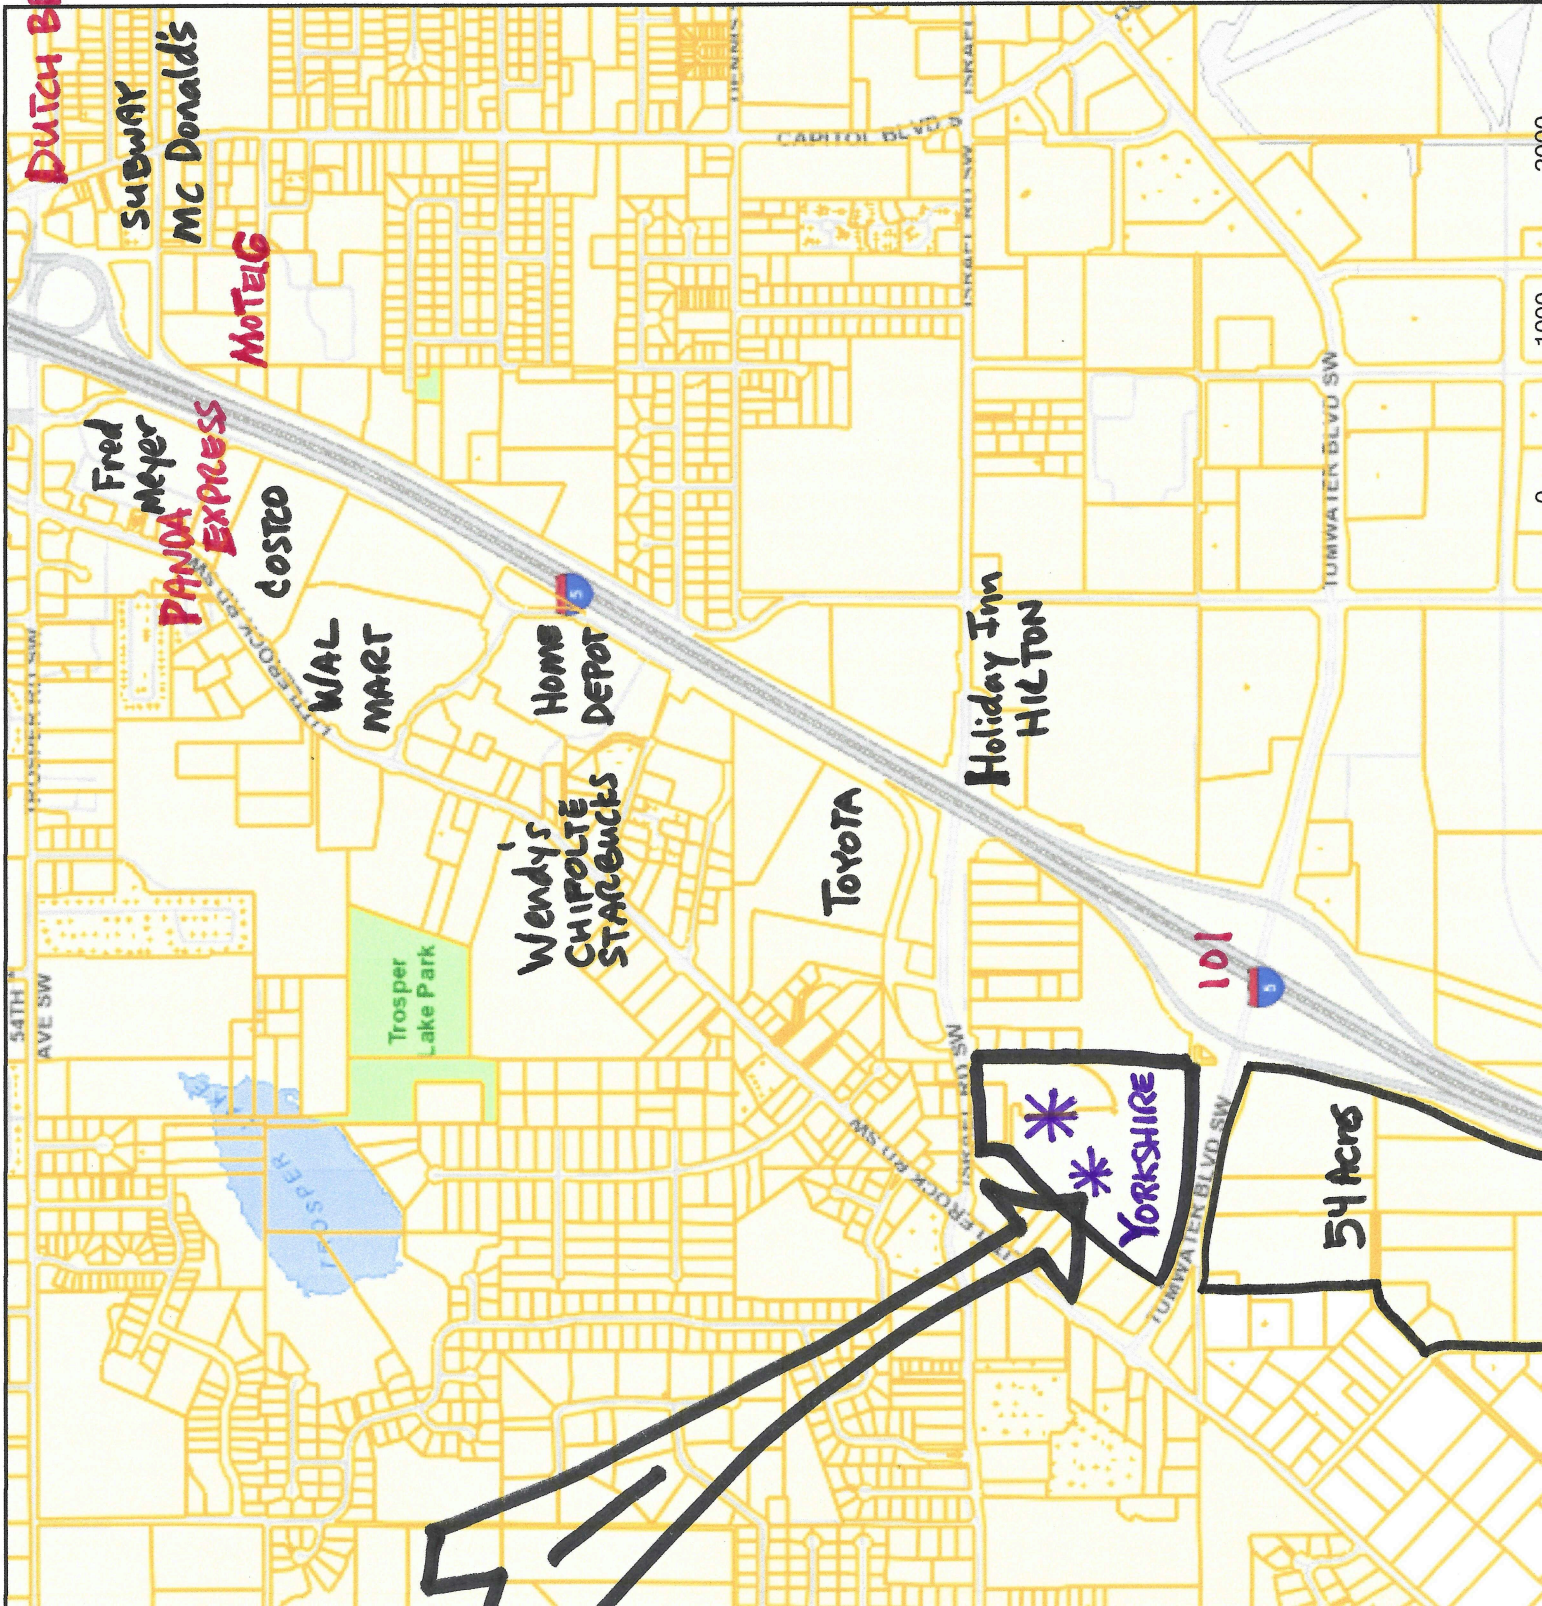

DENNY'S

Dutch Bros.

Map

Legend

Parcels

Parcel Boundaries

Author:

Published: 17/11/2025

Notes

Yorkshire

54 Acres

101

TOYOTA

Holiday Inn
HILTON

Wendy's
CHIPOLTE
STARBUCKS

Home
DEPOT

WAL
MART

Costco

PANDA
EXPRESS

Fred
MEYER

Motel

MC Donald's

Subway

Trosper
Lake Park

54TH
AVE SW

TROSPER
LAKE

THE ROCK RD SW

CAPITOL BLVD SW

ISRAEL
BLVD SW

TUMWATER BLVD SW

MS. US 4200 SW
TUMWATER SW

TUMWATER BLVD SW