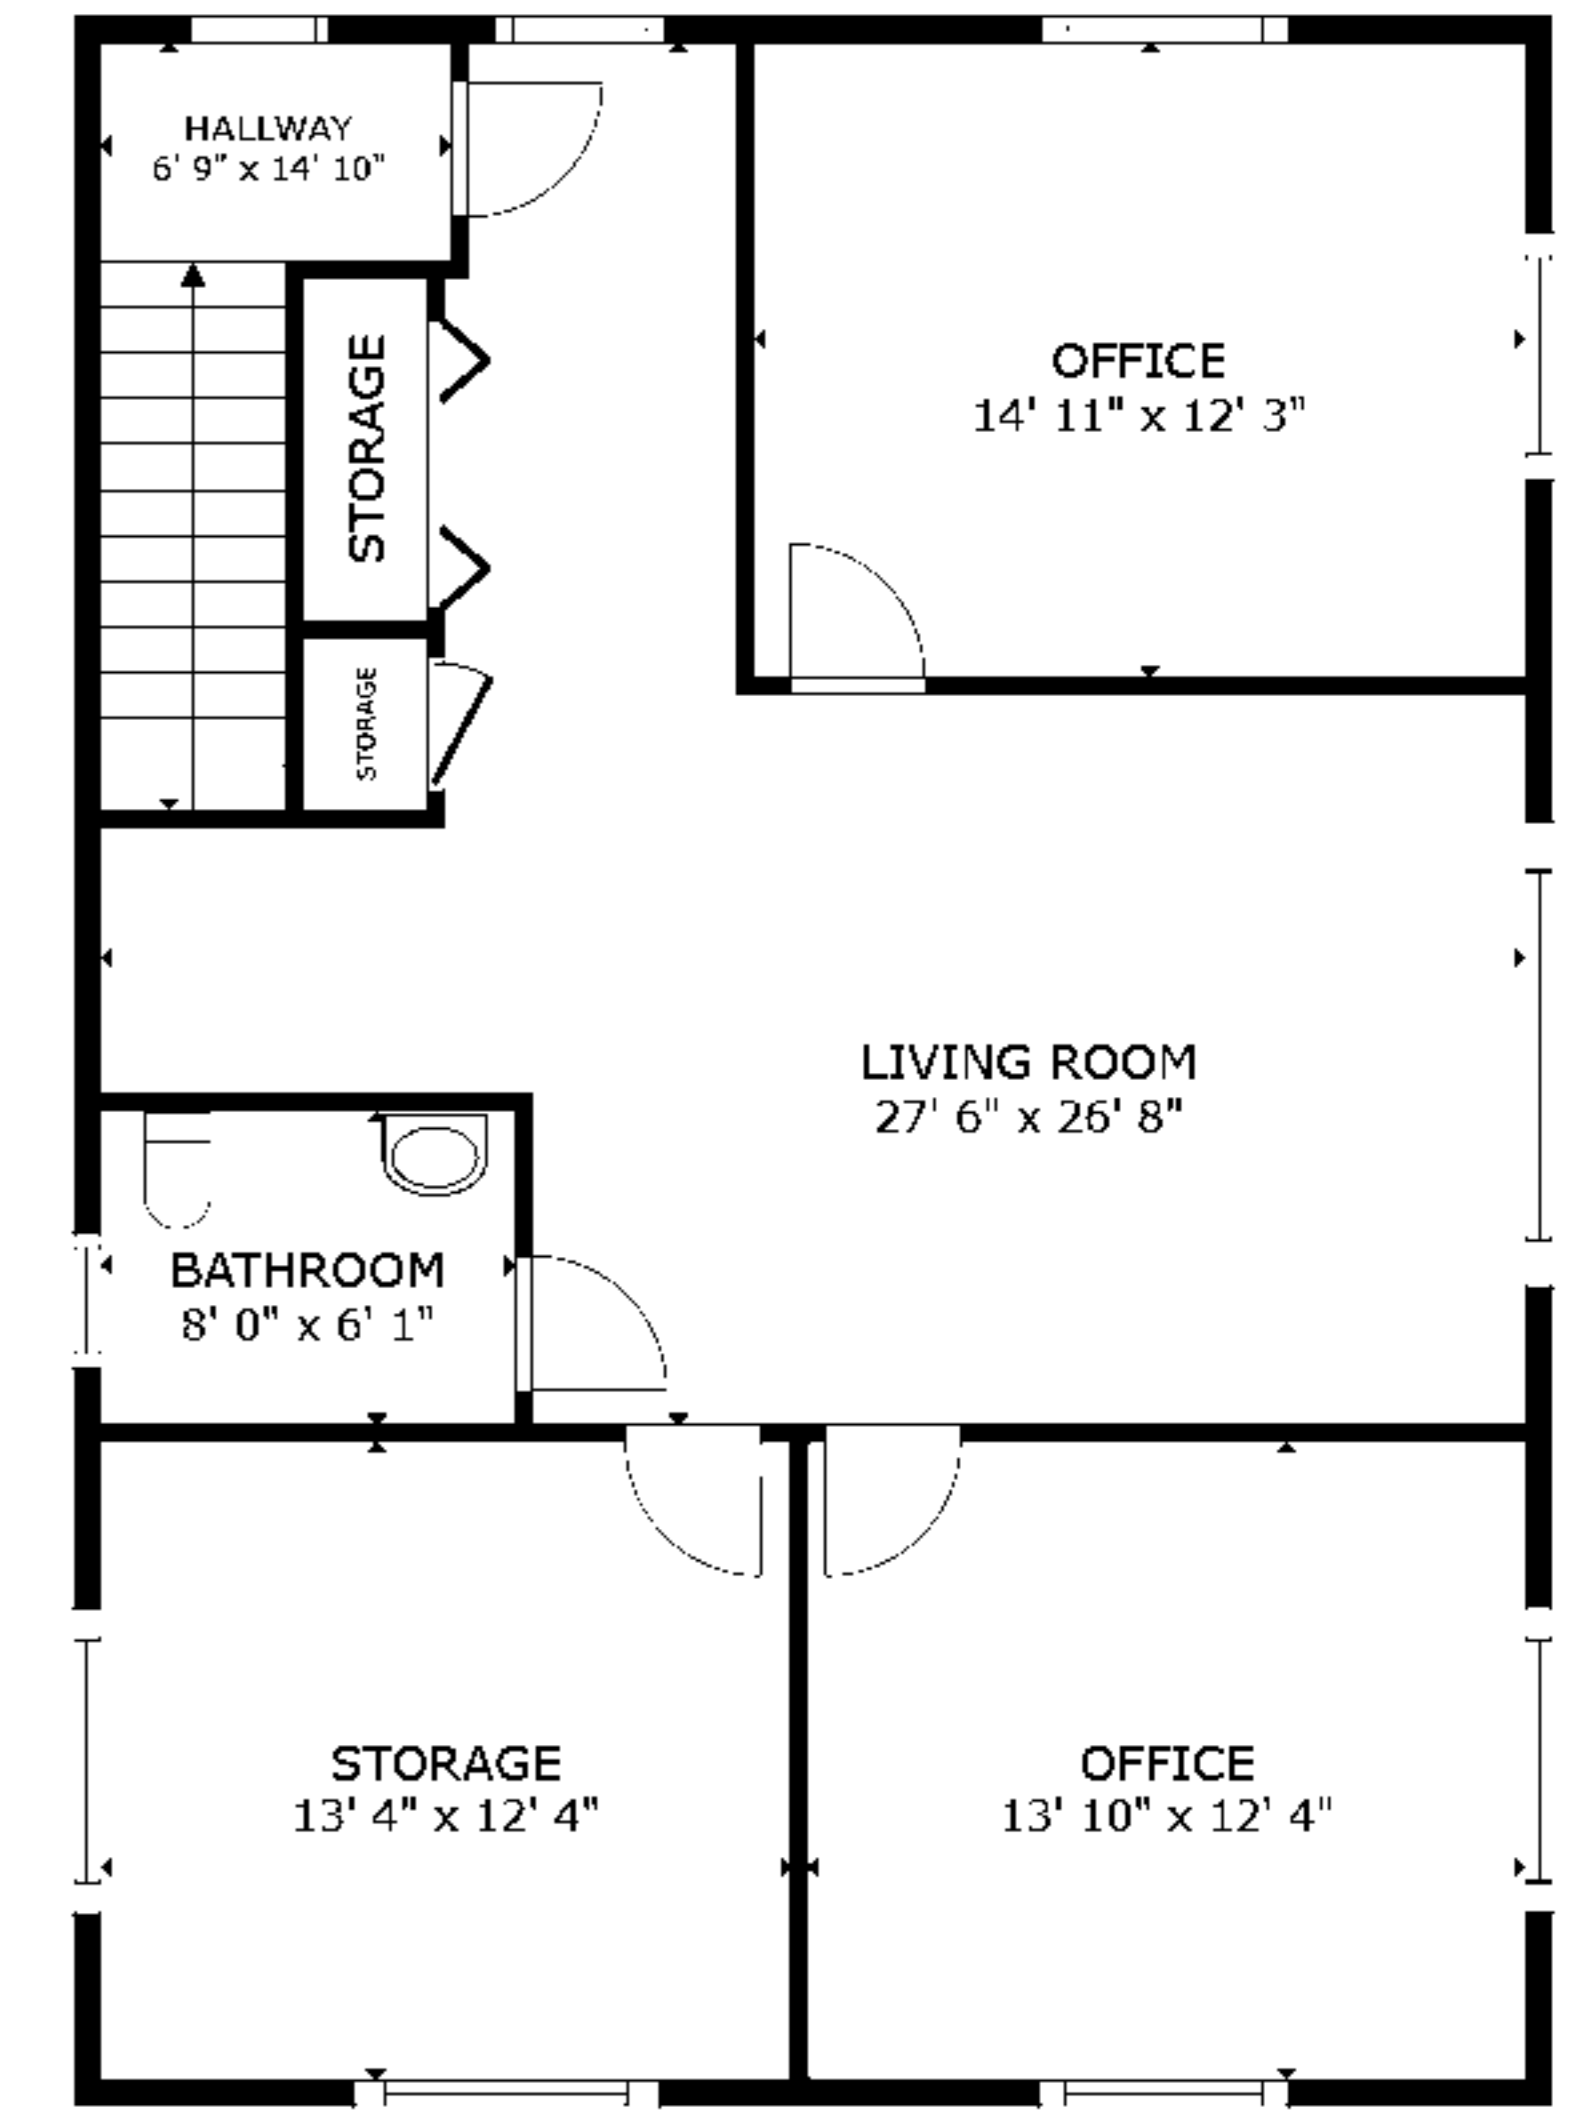

FLOOR 1

FLOOR 2

GROSS INTERNAL AREA
 FLOOR 1 1,549 sq.ft. FLOOR 2 1,080 sq.ft.
 EXCLUDED AREAS : GARAGE 492 sq.ft. GARAGE 2,863 sq.ft. GARAGE 515 sq.ft.
 TOTAL : 2,629 sq.ft.
 SIZES AND DIMENSIONS ARE APPROXIMATE, ACTUAL MAY VARY.