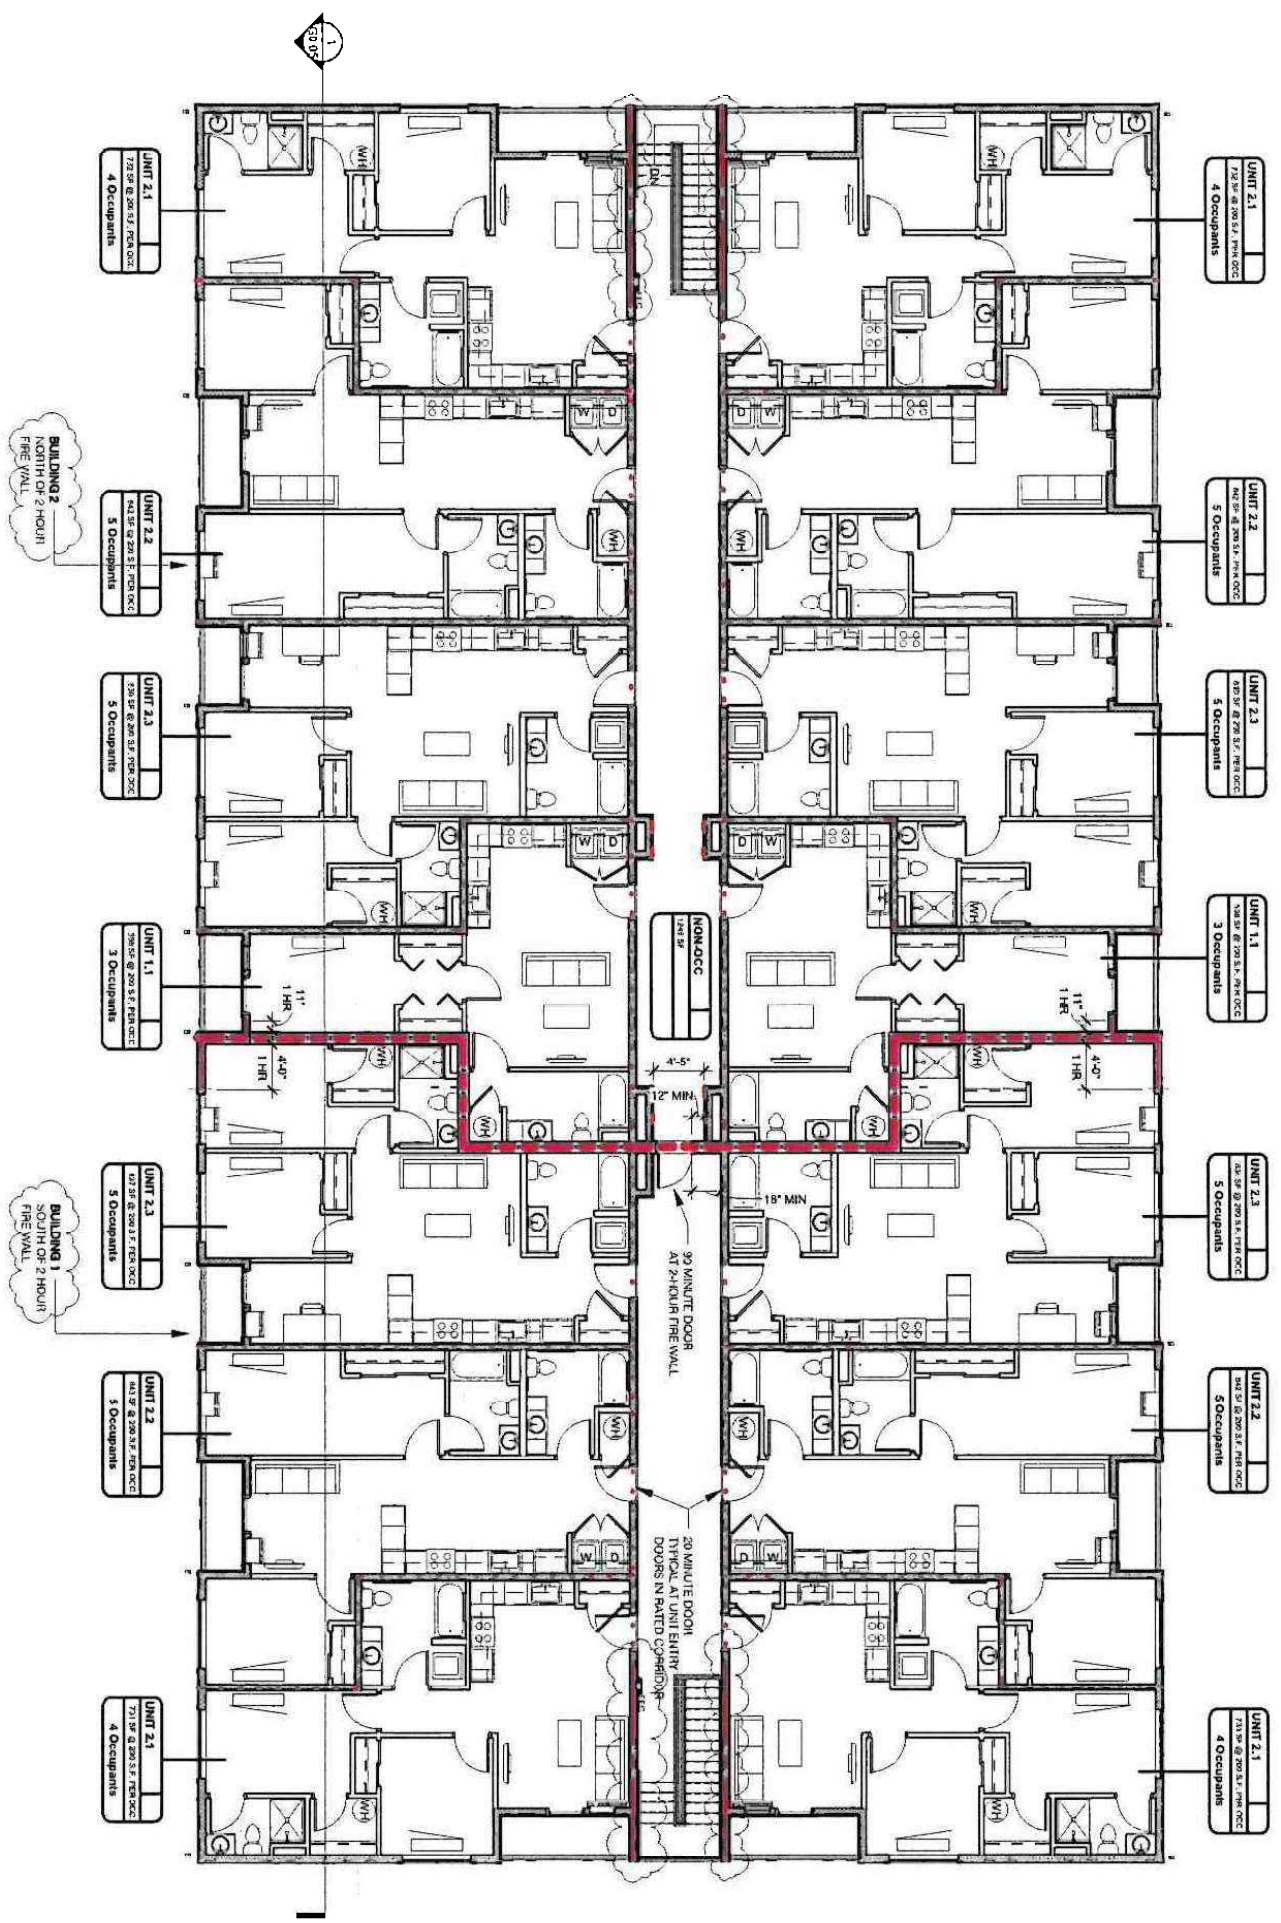

1 LEVEL 03 CODE PLAN
SCALE: 1/8" = 1'-0"

1 UNIT 1-1 ENLARGED PLAN

SCALE: 1/4" = 1'-0"

1

UNIT 1-1A ENLARGED PLAN

SCALE: 1/4" = 1'-0"

1 UNIT 2-1 ENLARGED PLAN
 SCALE: 1/4" = 1'-0"