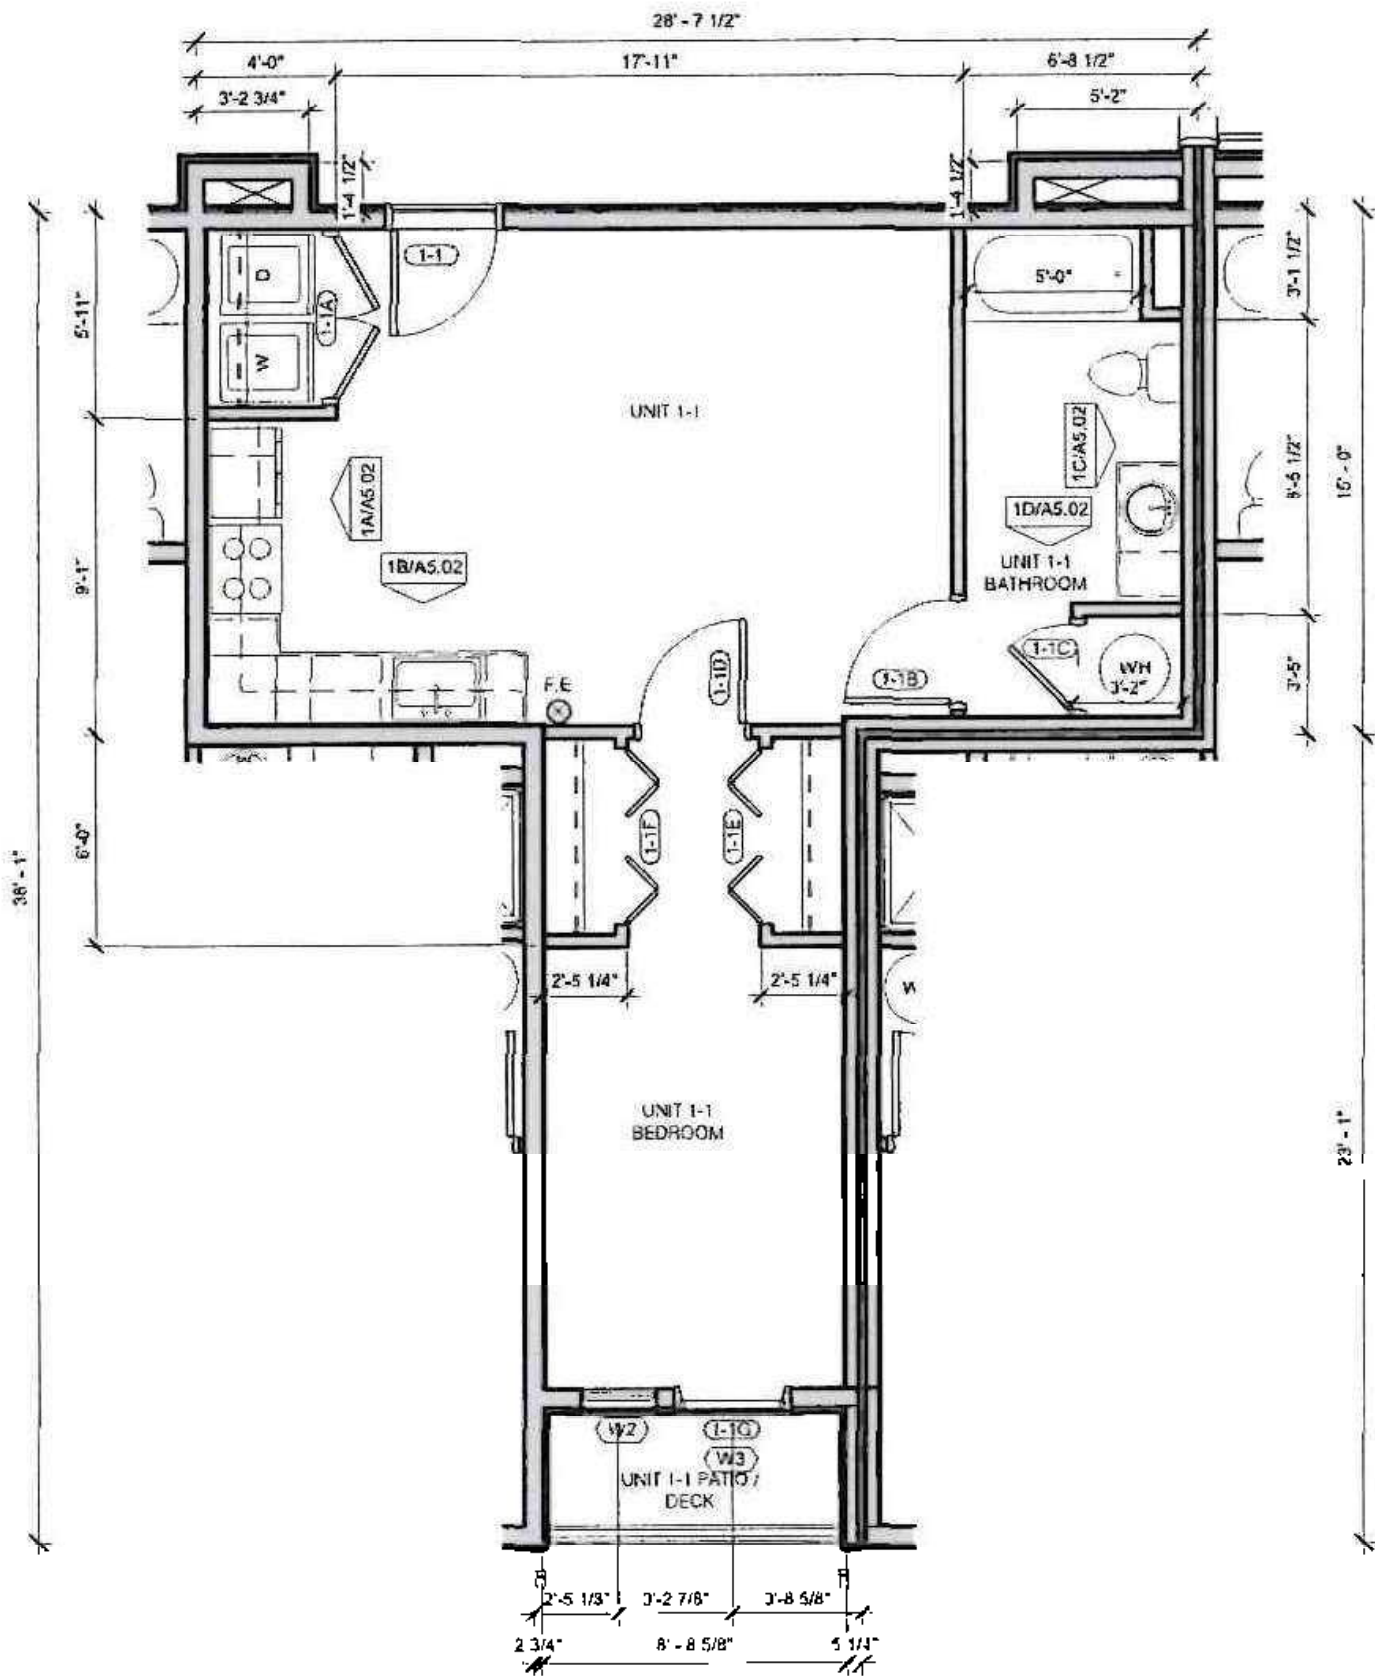

1 LEVEL 03 CODE PLAN
SCALE: 1/8" = 1'-0"

1 UNIT 1-1 ENLARGED PLAN

SCALE: 1/4" = 1'-0"

1

UNIT 1-1A ENLARGED PLAN

SCALE: 1/4" = 1'-0"

1 UNIT 2-1 ENLARGED PLAN
 SCALE: 1/4" = 1'-0"