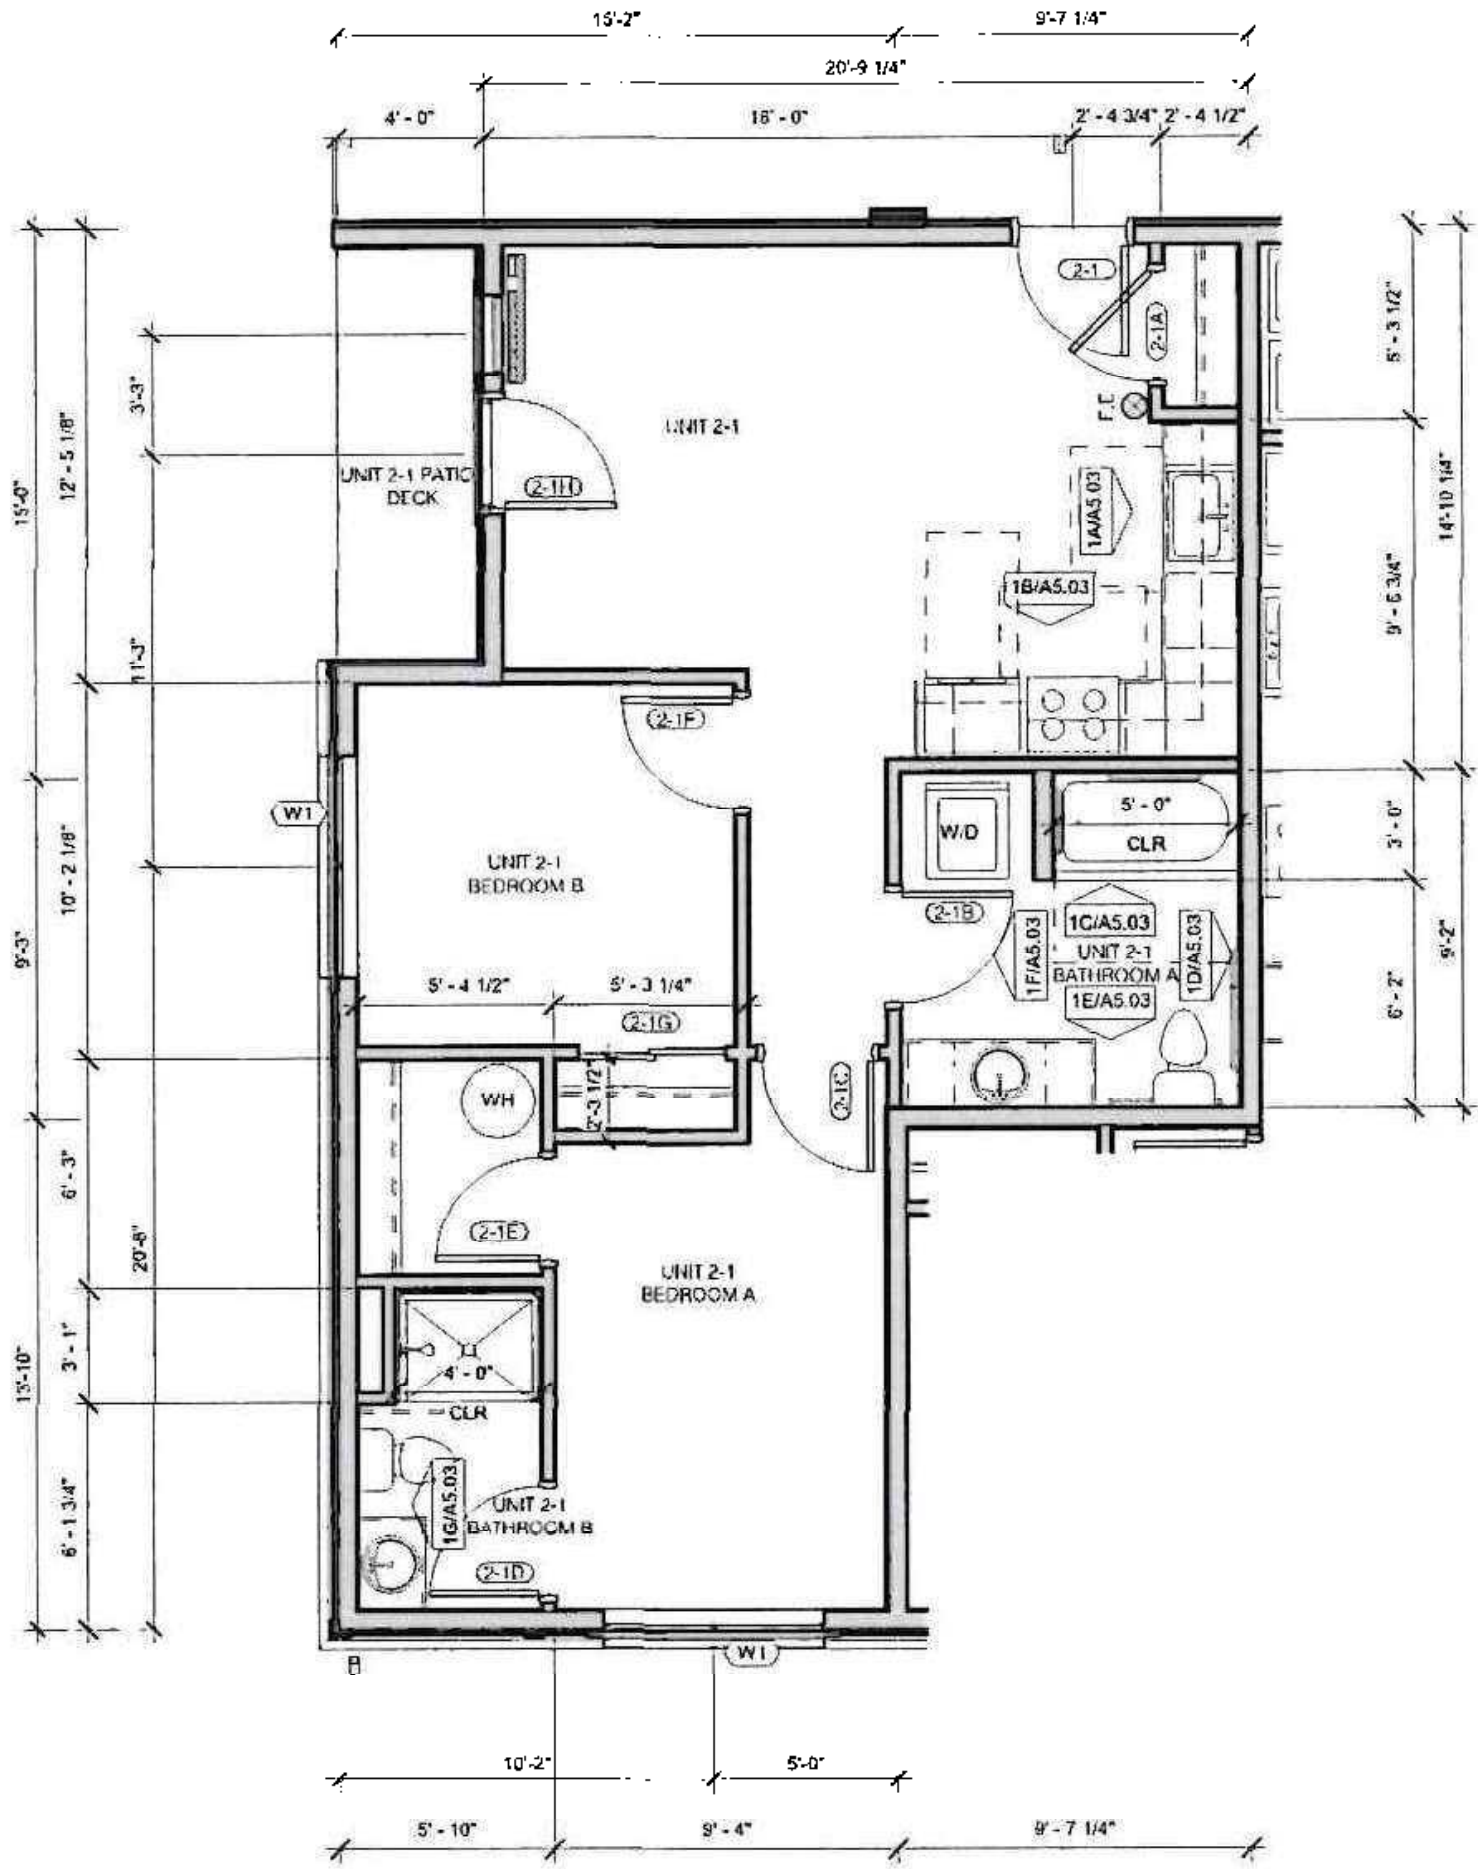

1 LEVEL 03 CODE PLAN
SCALE: 1/8" = 1'-0"

1 UNIT 1-1 ENLARGED PLAN

SCALE: 1/4" = 1'-0"

1

UNIT 1-1A ENLARGED PLAN

SCALE: 1/4" = 1'-0"

1 UNIT 2-1 ENLARGED PLAN
 SCALE: 1/4" = 1'-0"